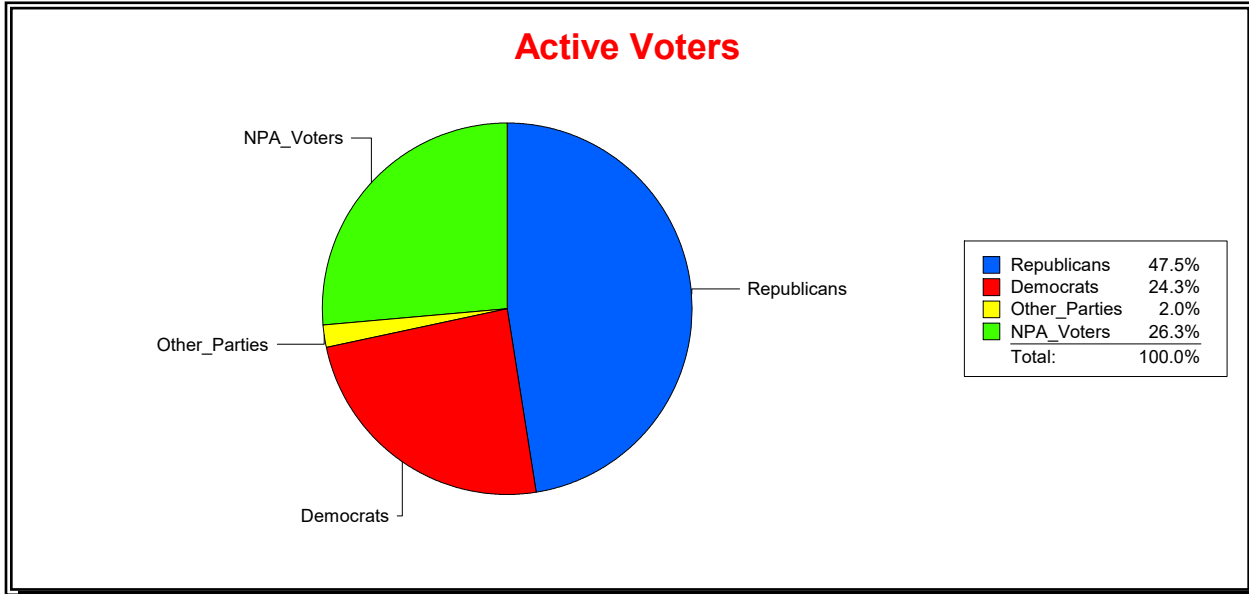

Ron Turner

Supervisor of Elections

Sarasota County, FL

Date 10/2/2023

Time 08:59 AM

Graphs of District Registration

Active Registered Voters

Inactive Voters

District	Total	Dems	Reps	NonP	Other	Total	Dems	Reps	NonP	Other
CNTY COMM DIST 3	74,103	17,988	35,193	19,476	1,446	4,894	1,291	1,982	1,550	71