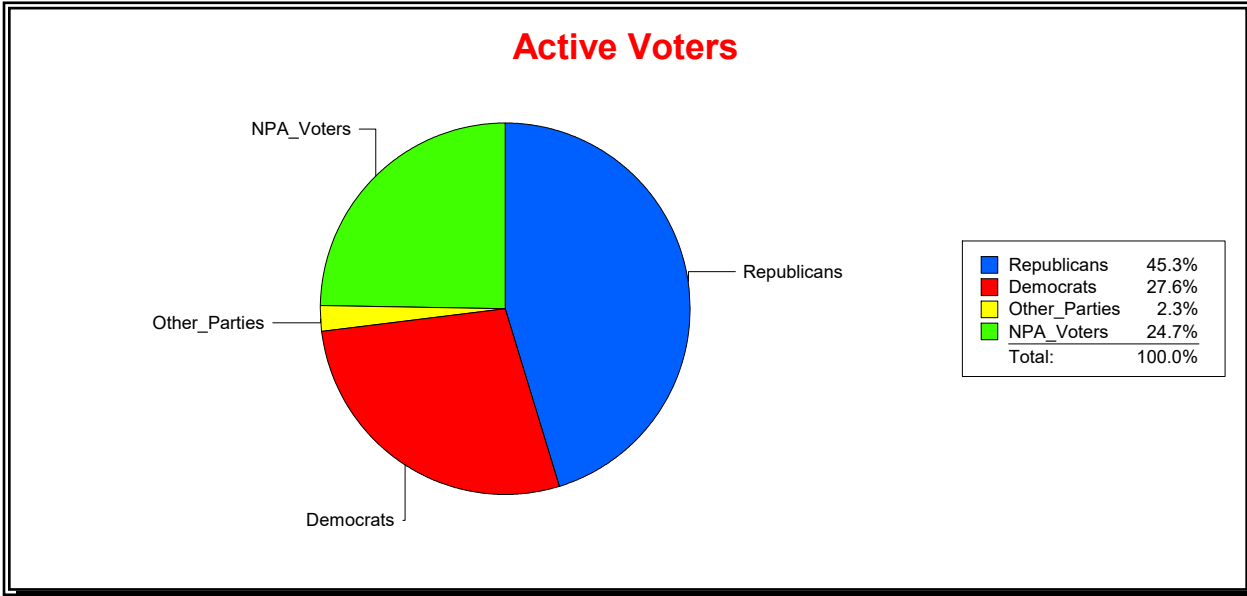

Ron Turner

Supervisor of Elections

Sarasota County, FL

Date 10/2/2023

Time 08:59 AM

Graphs of District Registration

Active Registered Voters

Inactive Voters

<u>District</u>	<u>Total</u>	<u>Dems</u>	<u>Reps</u>	<u>NonP</u>	<u>Other</u>	<u>Total</u>	<u>Dems</u>	<u>Reps</u>	<u>NonP</u>	<u>Other</u>
CNTY COMM DIST 1	69,106	19,086	31,317	17,083	1,620	4,424	1,400	1,676	1,265	83