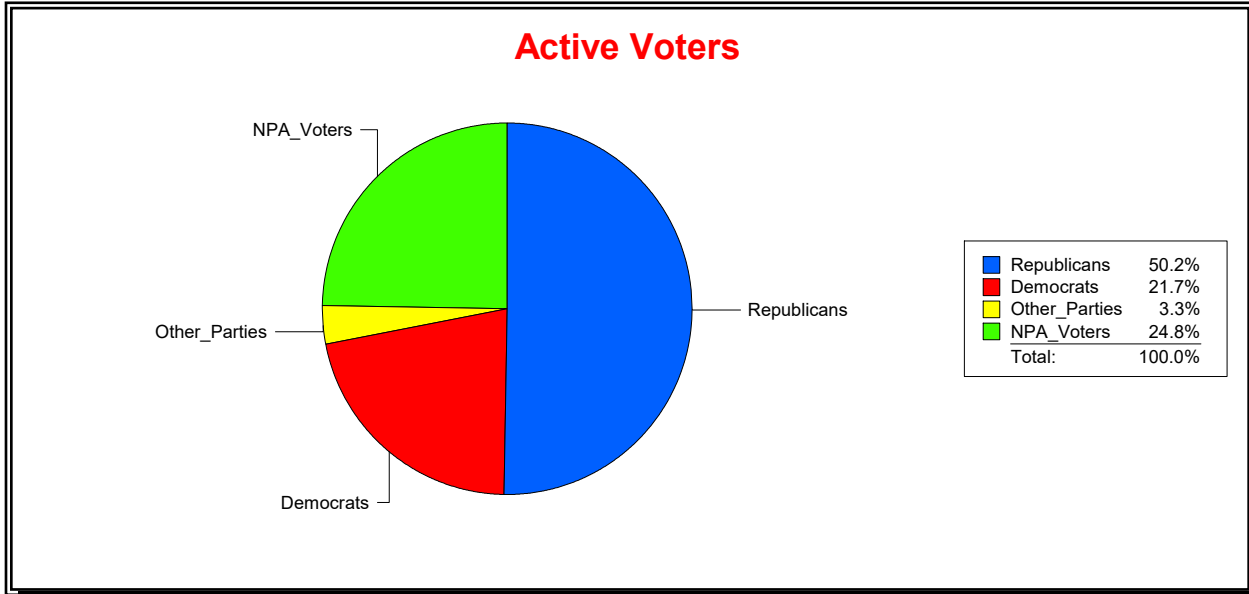

Date 10/2/2023

Time 08:59 AM

Graphs of District Registration

Active Registered Voters

Inactive Voters

District	Total	Dems	Reps	NonP	Other	Total	Dems	Reps	NonP	Other
LAKWOOD RANCH CDD	1,942	422	974	482	64	96	23	39	30	4