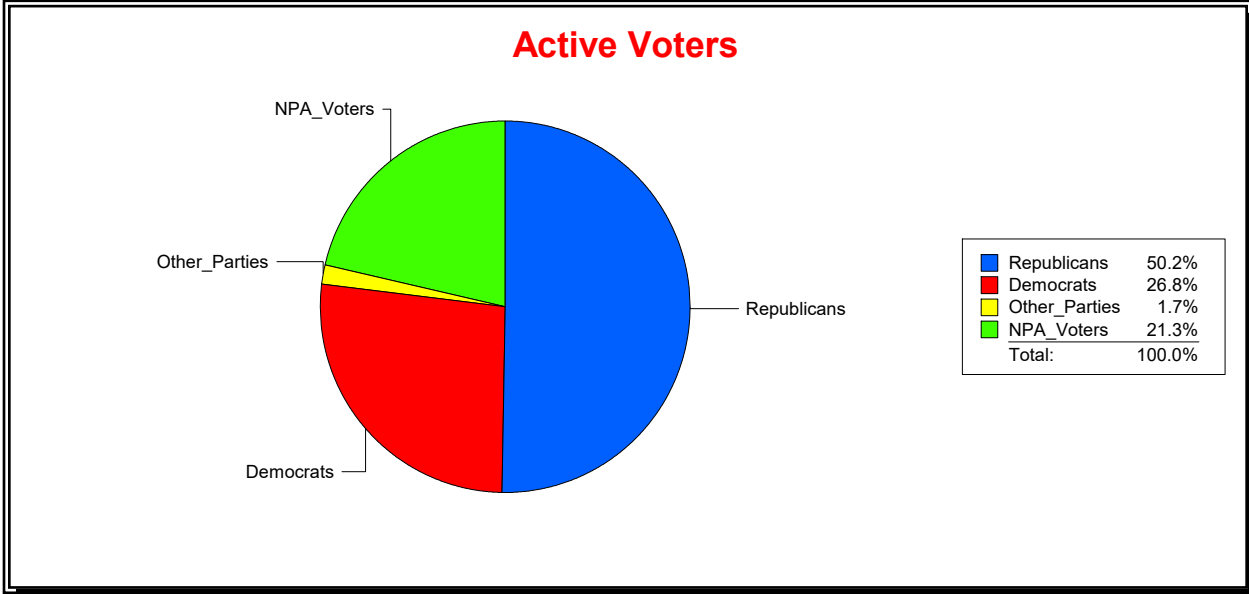

Ron Turner

Supervisor of Elections

Sarasota County, FL

Date 10/2/2023

Time 08:59 AM

Graphs of District Registration

Active Registered Voters

Inactive Voters

<u>District</u>	<u>Total</u>	<u>Dems</u>	<u>Reps</u>	<u>NonP</u>	<u>Other</u>	<u>Total</u>	<u>Dems</u>	<u>Reps</u>	<u>NonP</u>	<u>Other</u>
LBK DISTRICT 3	1,479	396	743	315	25	81	25	37	19	0