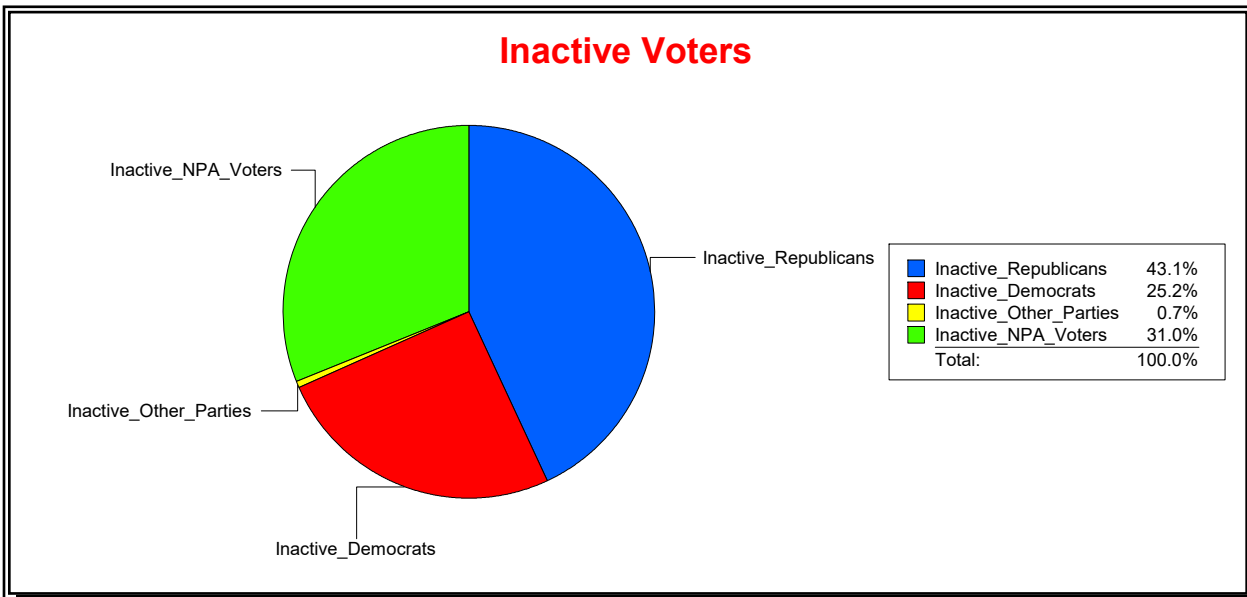

Sarasota County, FL

Date 10/2/2023

Time 08:59 AM

Graphs of District Registration

Active Registered Voters

Inactive Voters

District	Total	Dems	Reps	NonP	Other	Total	Dems	Reps	NonP	Other
WEST VILLAGES CDD	8,108	1,721	4,235	1,977	175	274	69	118	85	2