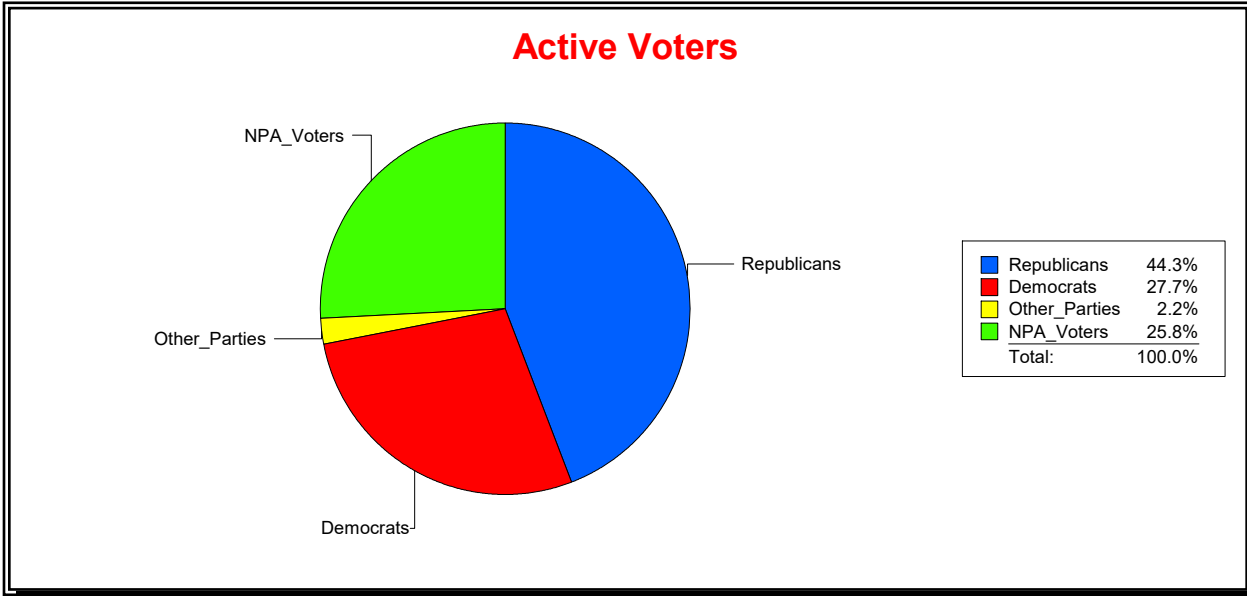

Ron Turner

Supervisor of Elections

Sarasota County, FL

Date 10/2/2023

Time 08:59 AM

Graphs of District Registration

Active Registered Voters

Inactive Voters

District	Total	Dems	Reps	NonP	Other	Total	Dems	Reps	NonP	Other
17TH CONGRESS DIST	350,533	97,116	155,290	90,452	7,675	24,625	7,645	9,000	7,544	436