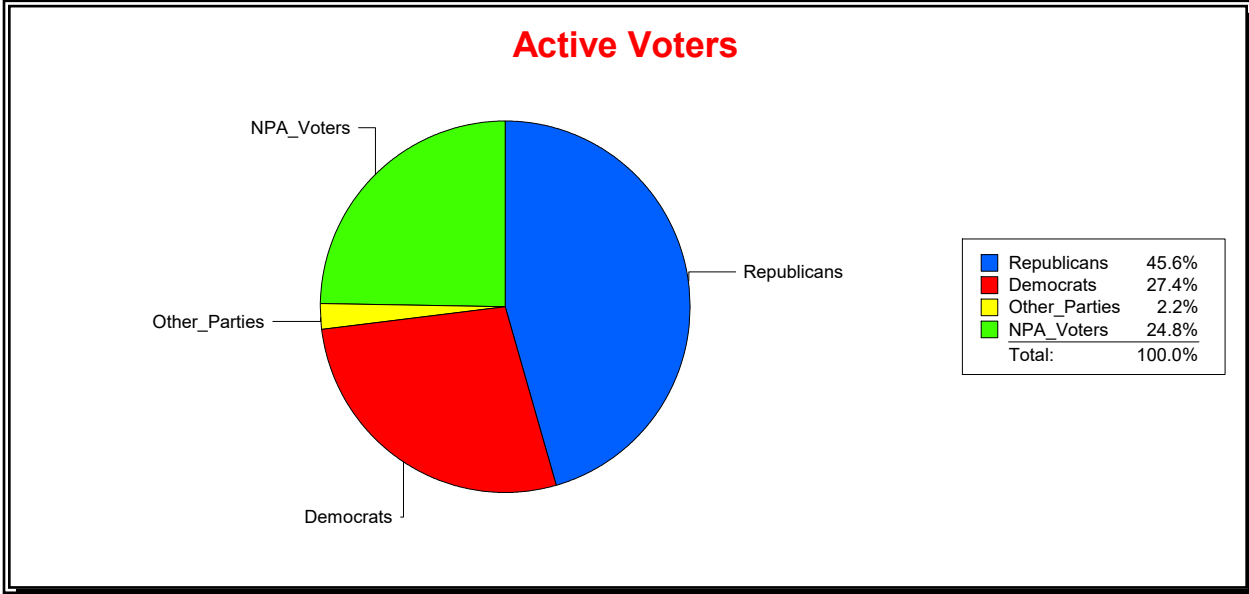

Ron Turner

Supervisor of Elections

Sarasota County, FL

Date 10/2/2023

Time 08:59 AM

Graphs of District Registration

Active Registered Voters

Inactive Voters

District	Total	Dems	Reps	NonP	Other	Total	Dems	Reps	NonP	Other
SOIL AND WATER DIST 4	72,970	19,992	33,253	18,111	1,614	4,789	1,509	1,752	1,432	96