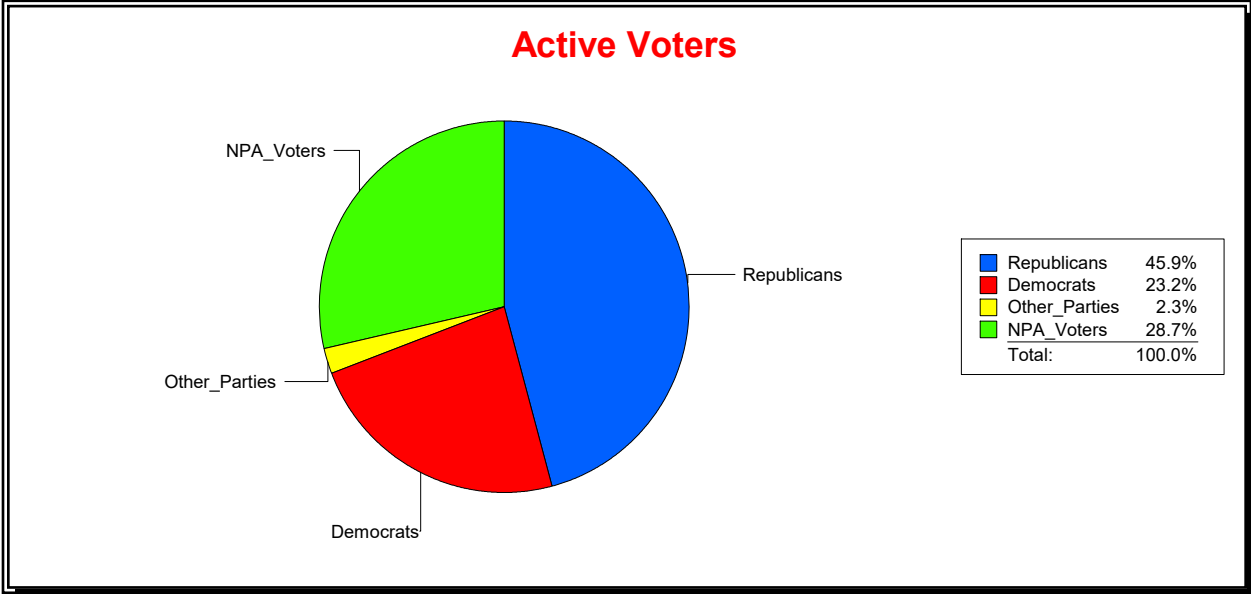

Ron Turner

Supervisor of Elections

Sarasota County, FL

Date 10/2/2023

Time 08:59 AM

Graphs of District Registration

Active Registered Voters

Inactive Voters

District	Total	Dems	Reps	NonP	Other	Total	Dems	Reps	NonP	Other
CNTY COMM DIST 5	70,098	16,240	32,170	20,109	1,579	4,964	1,344	1,907	1,622	91