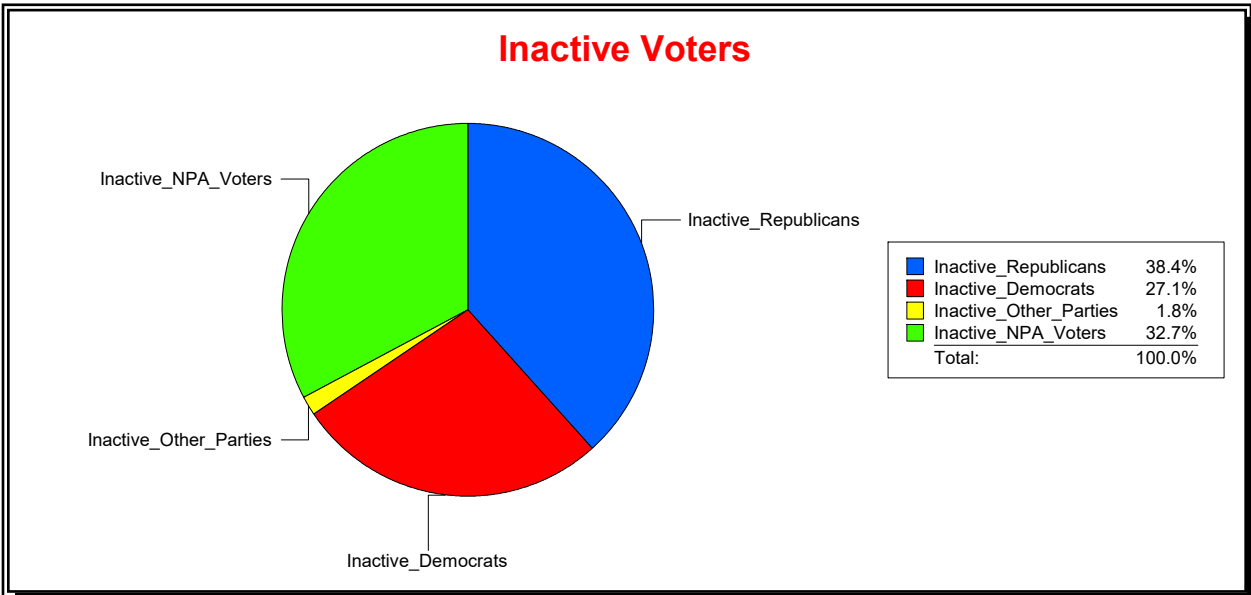

Ron Turner

Supervisor of Elections

Sarasota County, FL

Date 10/2/2023

Time 08:59 AM

Graphs of District Registration

Active Registered Voters

Inactive Voters

District	Total	Dems	Reps	NonP	Other	Total	Dems	Reps	NonP	Other
CNTY COMM DIST 5	70,098	16,240	32,170	20,109	1,579	4,964	1,344	1,907	1,622	91