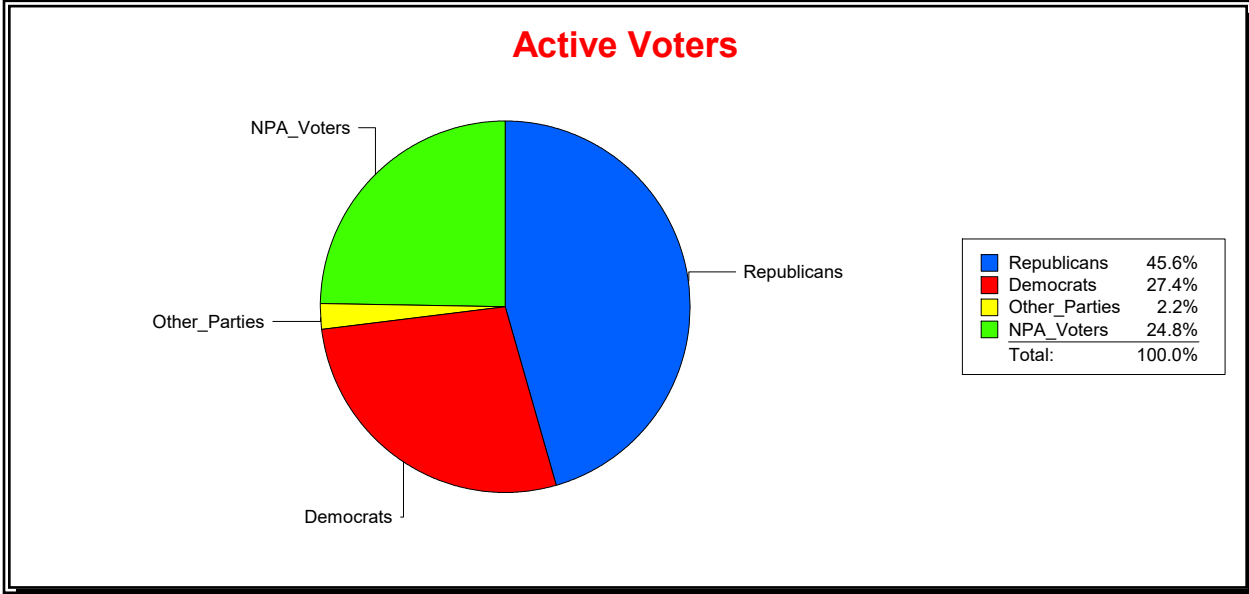

Ron Turner

Supervisor of Elections

Sarasota County, FL

Date 10/2/2023

Time 08:59 AM

Graphs of District Registration

Active Registered Voters

Inactive Voters

District	Total	Dems	Reps	NonP	Other	Total	Dems	Reps	NonP	Other
CNTY COMM DIST 4	72,970	19,992	33,253	18,111	1,614	4,789	1,509	1,752	1,432	96