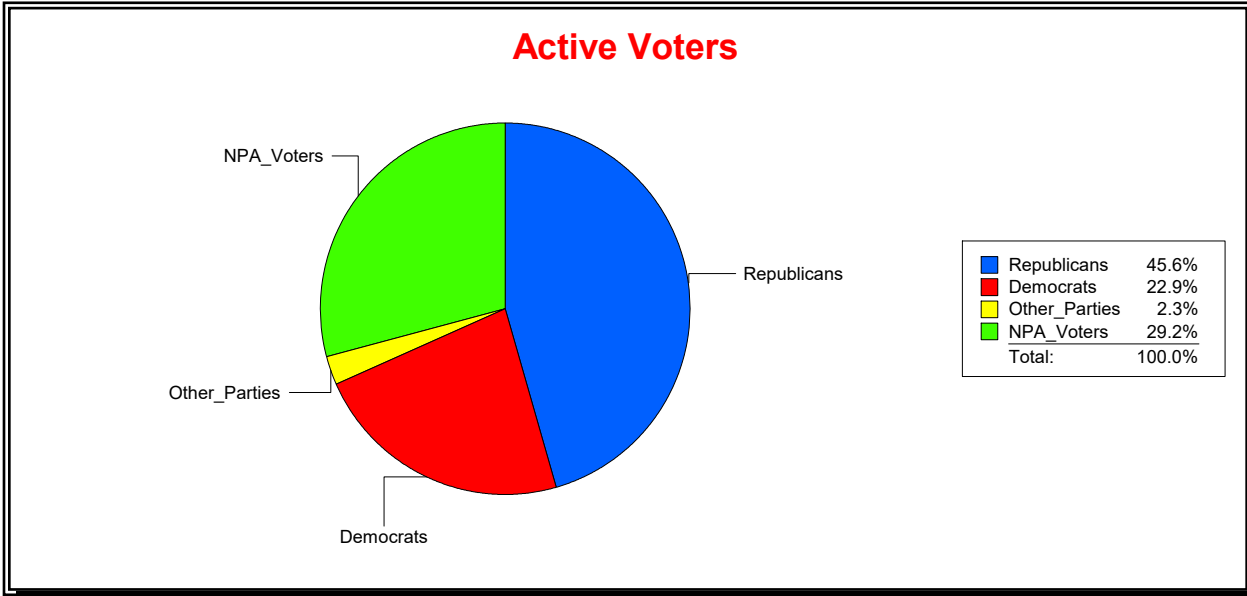

Supervisor of Elections

Sarasota County, FL

Date 10/2/2023

Time 08:59 AM

Graphs of District Registration

Active Registered Voters

Inactive Voters

<u>District</u>	<u>Total</u>	<u>Dems</u>	<u>Reps</u>	<u>NonP</u>	<u>Other</u>	<u>Total</u>	<u>Dems</u>	<u>Reps</u>	<u>NonP</u>	<u>Other</u>
NORTH PORT	60,433	13,826	27,531	17,676	1,400	3,988	1,046	1,515	1,347	80