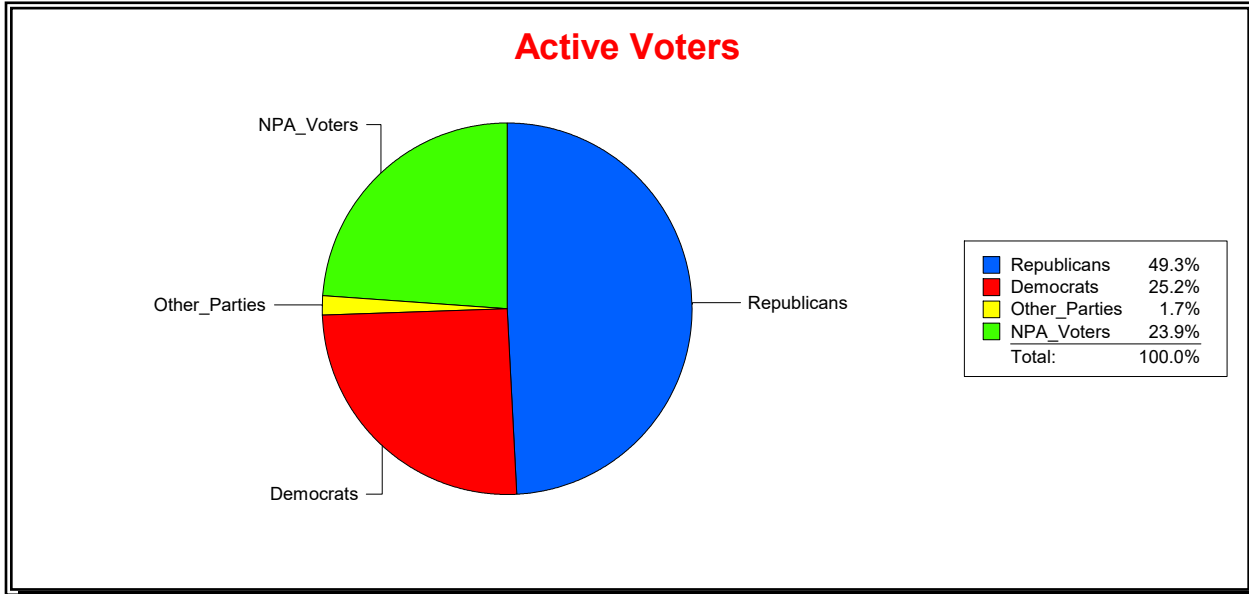

Date 10/2/2023

Time 08:59 AM

Graphs of District Registration

Active Registered Voters

Inactive Voters

District	Total	Dems	Reps	NonP	Other	Total	Dems	Reps	NonP	Other
VENETIAN CDD	1,935	487	953	463	32	77	25	33	19	0