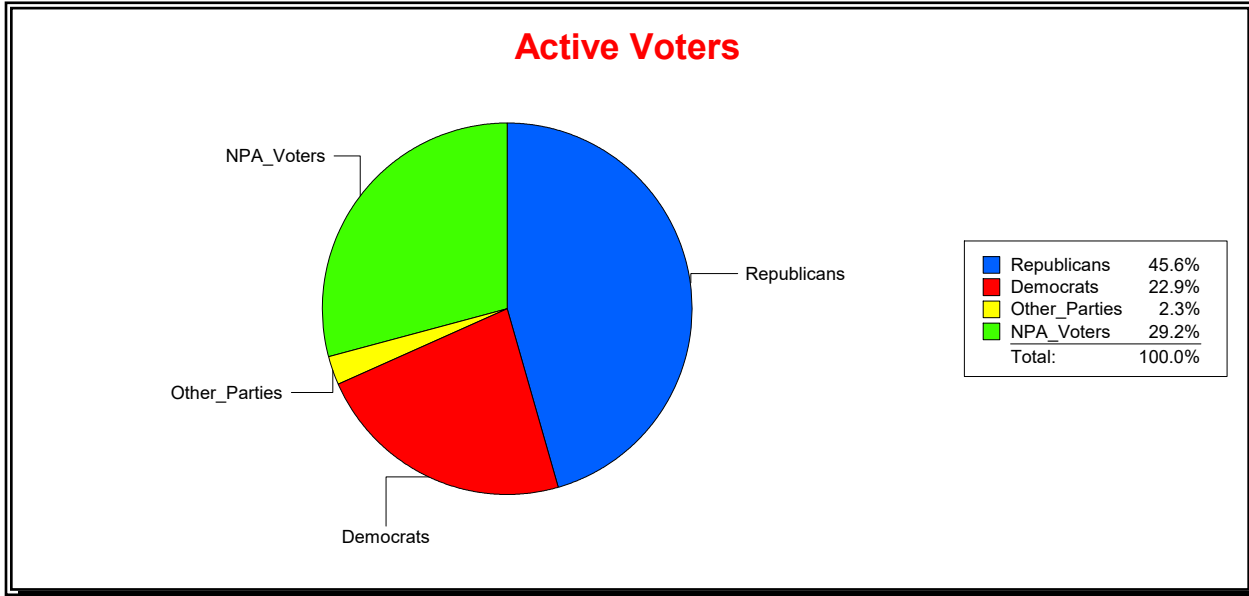

Ron Turner

Supervisor of Elections

Sarasota County, FL

Date 10/2/2023

Time 08:59 AM

Graphs of District Registration

Active Registered Voters

Inactive Voters

District	Total	Dems	Reps	NonP	Other	Total	Dems	Reps	NonP	Other
NORTH PORT	60,433	13,826	27,531	17,676	1,400	3,988	1,046	1,515	1,347	80