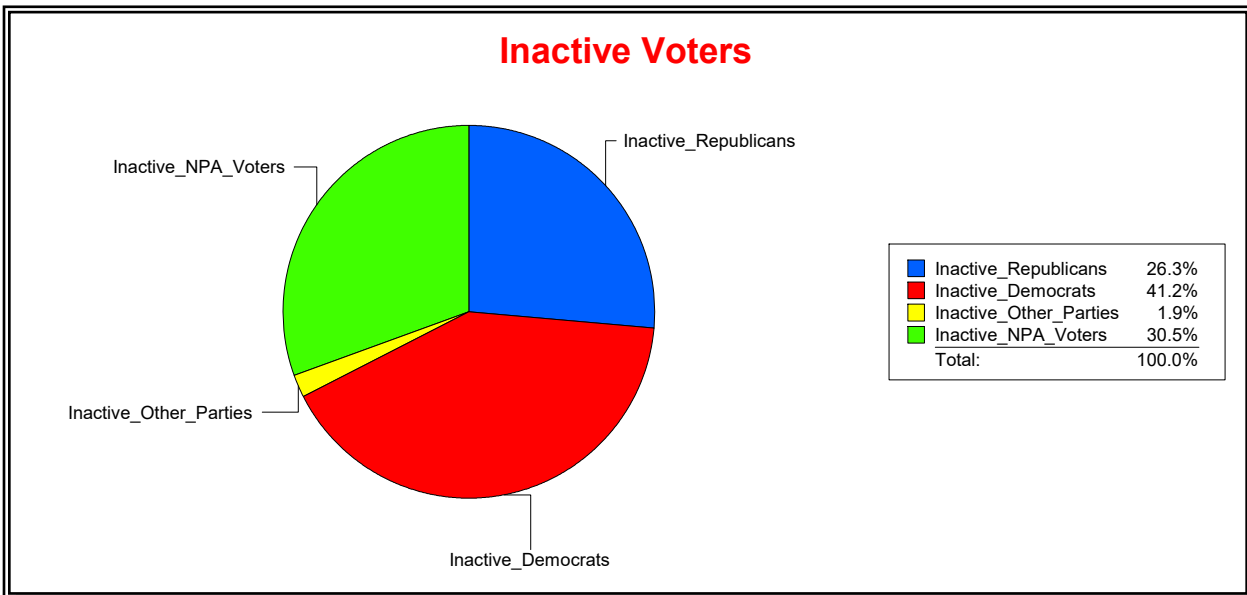

Ron Turner

Supervisor of Elections

Sarasota County, FL

Date 10/2/2023

Time 08:59 AM

Graphs of District Registration

Active Registered Voters

Inactive Voters

District	Total	Dems	Reps	NonP	Other	Total	Dems	Reps	NonP	Other
SARASOTA	38,045	15,341	12,215	9,603	886	3,701	1,526	974	1,130	71