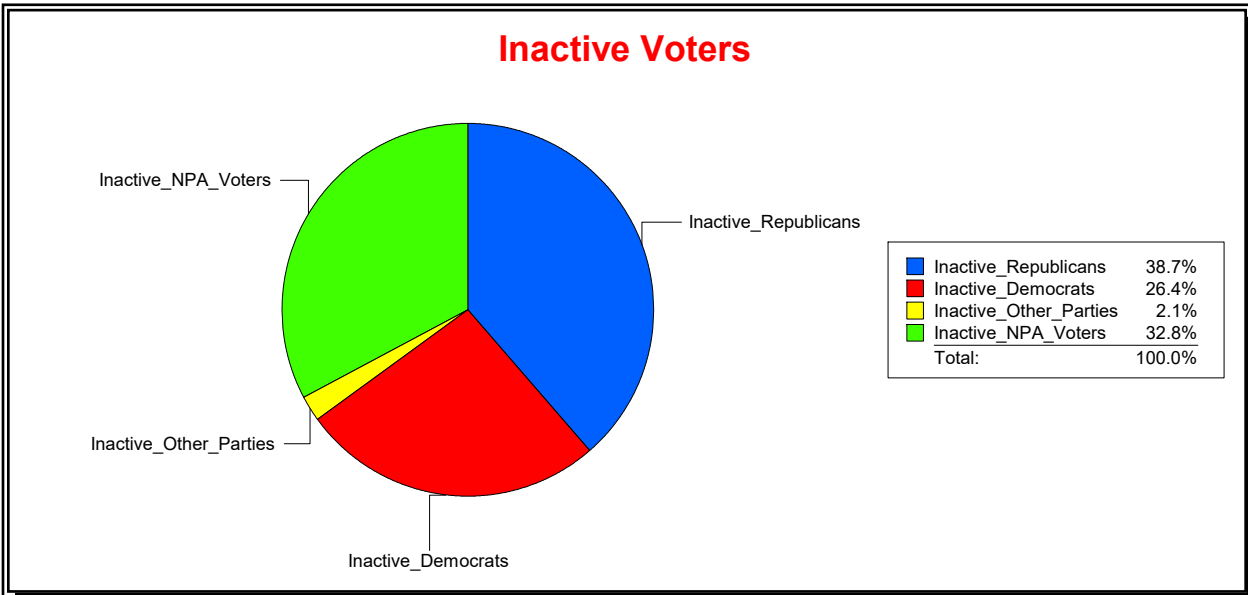

Ron Turner

Supervisor of Elections

Sarasota County, FL

Date 10/2/2023

Time 08:59 AM

Graphs of District Registration

Active Registered Voters

Inactive Voters

District	Total	Dems	Reps	NonP	Other	Total	Dems	Reps	NonP	Other
NORTH PORT DIST 2	12,923	2,749	6,014	3,828	332	871	230	337	286	18