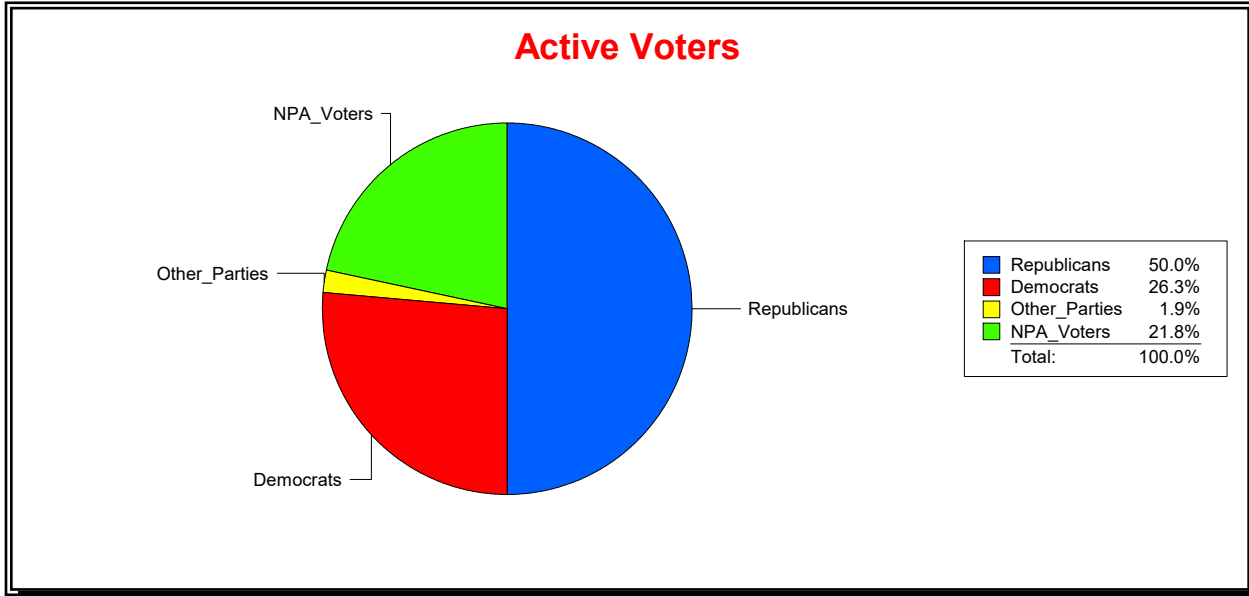

Ron Turner

Supervisor of Elections

Sarasota County, FL

Date 10/2/2023

Time 08:59 AM

Graphs of District Registration

Active Registered Voters

Inactive Voters

District	Total	Dems	Reps	NonP	Other	Total	Dems	Reps	NonP	Other
LONGBOAT KEY BEACH B	2,828	743	1,414	616	55	164	47	79	38	0