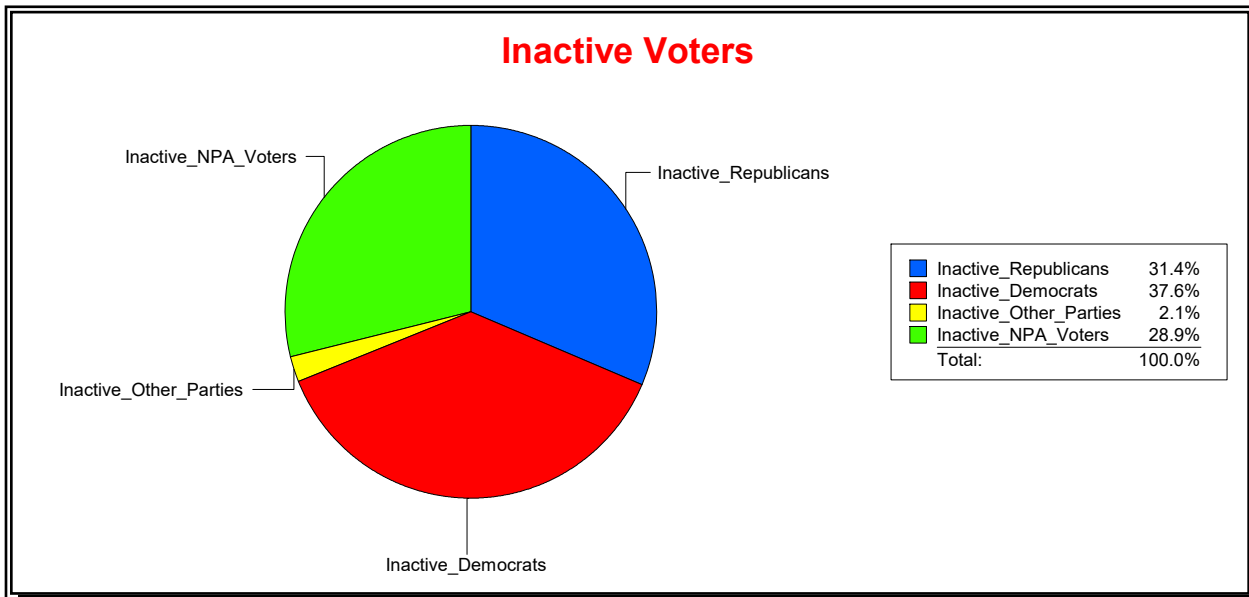

Ron Turner

Supervisor of Elections

Sarasota County, FL

Date 10/2/2023

Time 08:59 AM

Graphs of District Registration

Active Registered Voters

Inactive Voters

District	Total	Dems	Reps	NonP	Other	Total	Dems	Reps	NonP	Other
SARASOTA 2	16,489	5,882	6,280	3,963	364	1,335	502	419	386	28