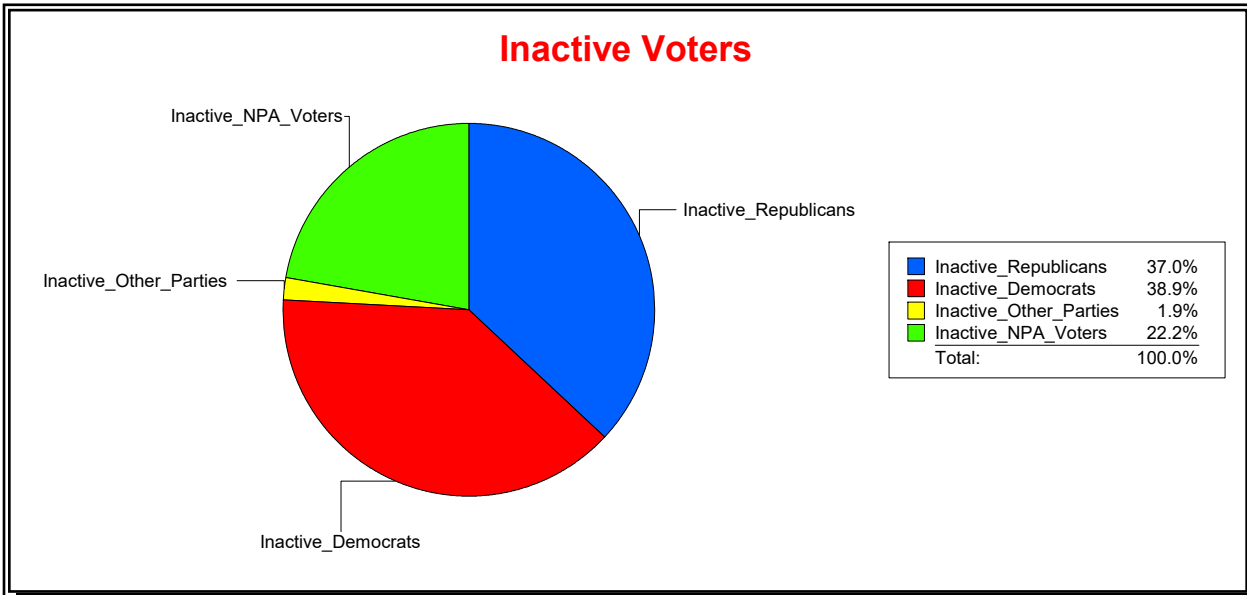

Ron Turner

Supervisor of Elections

Sarasota County, FL

Date 10/2/2023

Time 08:59 AM

Graphs of District Registration

Active Registered Voters

Inactive Voters

<u>District</u>	<u>Total</u>	<u>Dems</u>	<u>Reps</u>	<u>NonP</u>	<u>Other</u>	<u>Total</u>	<u>Dems</u>	<u>Reps</u>	<u>NonP</u>	<u>Other</u>
WOODLANDS CDD	1,735	343	875	472	45	54	21	20	12	1