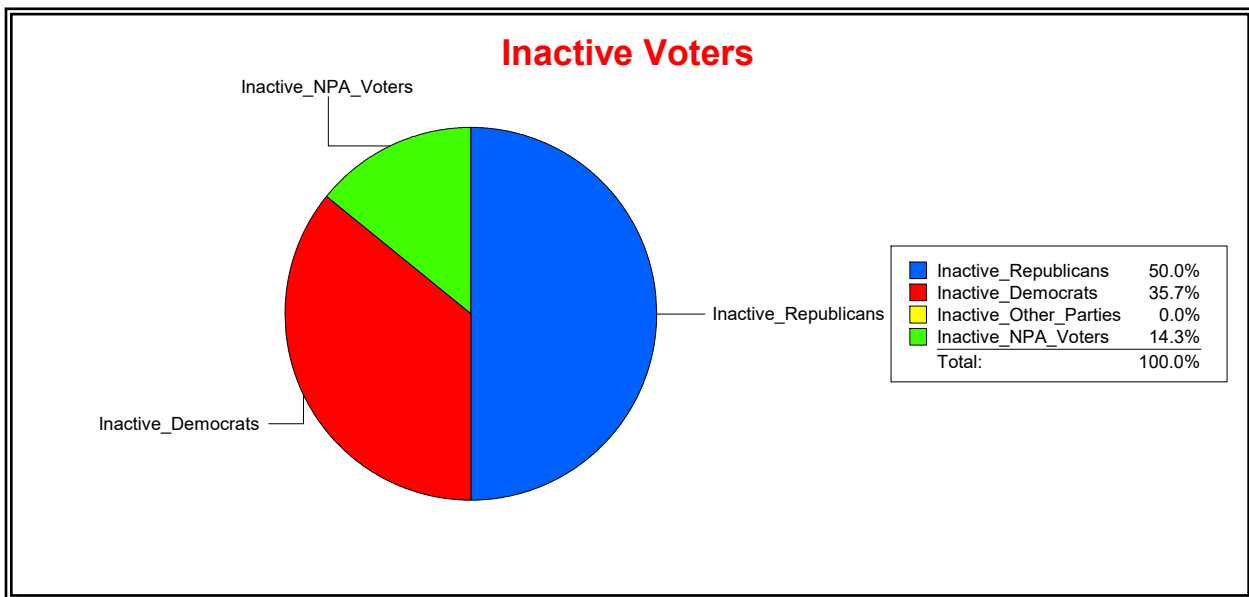

Ron Turner

Supervisor of Elections

Sarasota County, FL

Date 10/2/2023

Time 08:59 AM

Graphs of District Registration

Active Registered Voters

Inactive Voters

District	Total	Dems	Reps	NonP	Other	Total	Dems	Reps	NonP	Other
TRI-PAR PK & REC DIST	533	155	254	116	8	42	15	21	6	0