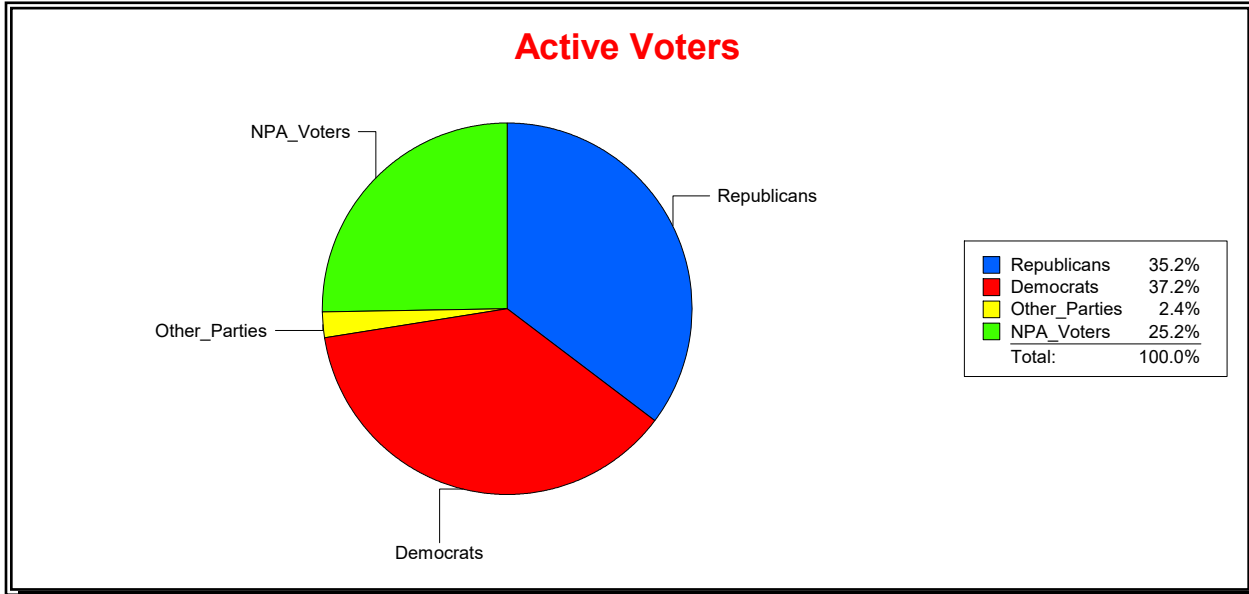

Ron Turner

Supervisor of Elections

Sarasota County, FL

Date 10/2/2023

Time 08:59 AM

Graphs of District Registration

Active Registered Voters

Inactive Voters

<u>District</u>	<u>Total</u>	<u>Dems</u>	<u>Reps</u>	<u>NonP</u>	<u>Other</u>	<u>Total</u>	<u>Dems</u>	<u>Reps</u>	<u>NonP</u>	<u>Other</u>
SCHOOL DIST 1	63,210	23,515	22,267	15,912	1,516	5,536	2,168	1,634	1,632	102