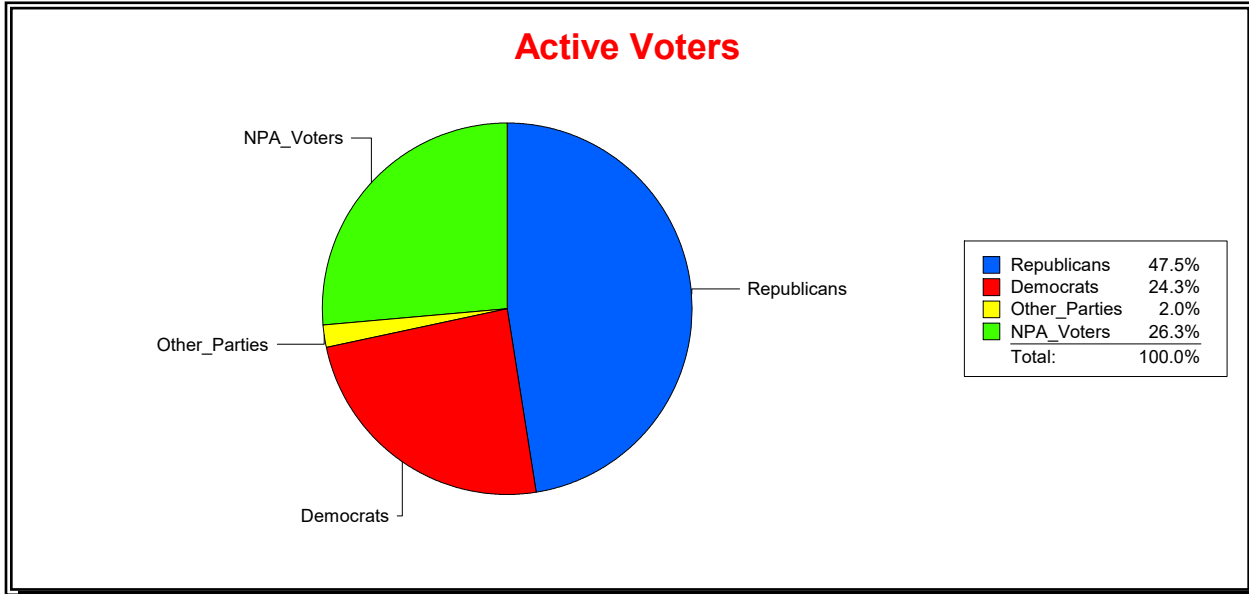

Ron Turner

Supervisor of Elections

Sarasota County, FL

Date 10/2/2023

Time 08:59 AM

Graphs of District Registration

Active Registered Voters

Inactive Voters

District	Total	Dems	Reps	NonP	Other	Total	Dems	Reps	NonP	Other
SOIL AND WATER DIST 3	74,103	17,988	35,193	19,476	1,446	4,894	1,291	1,982	1,550	71