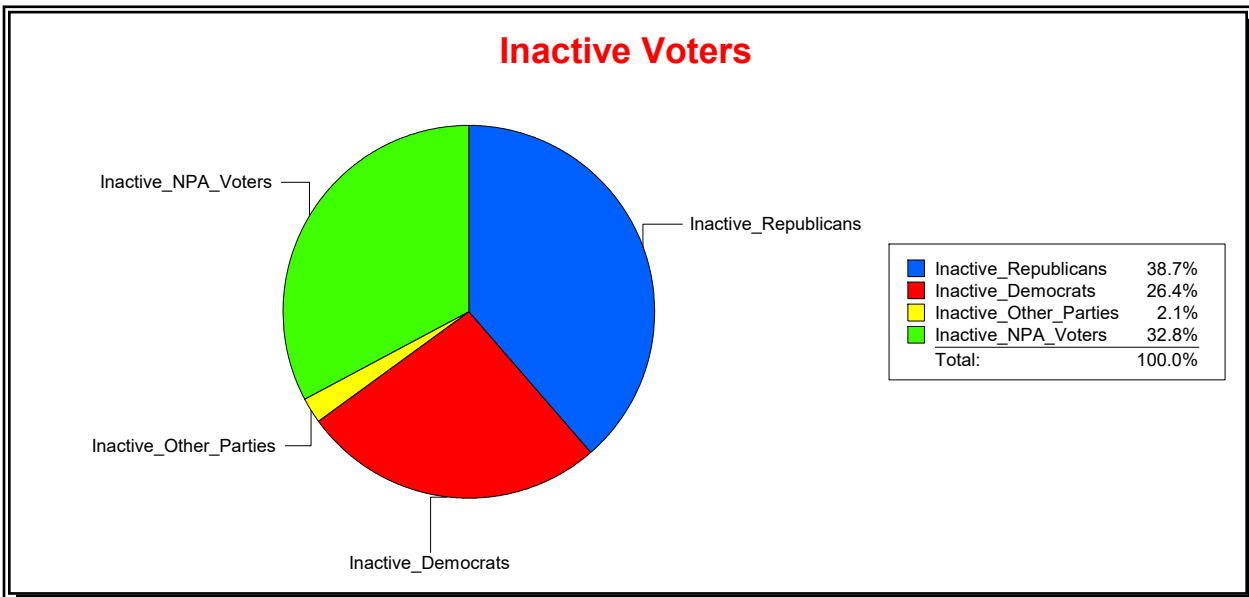

Ron Turner

Supervisor of Elections

Sarasota County, FL

Date 10/2/2023

Time 08:59 AM

Graphs of District Registration

Active Registered Voters

Inactive Voters

District	Total	Dems	Reps	NonP	Other	Total	Dems	Reps	NonP	Other
NORTH PORT 2	12,923	2,749	6,014	3,828	332	871	230	337	286	18