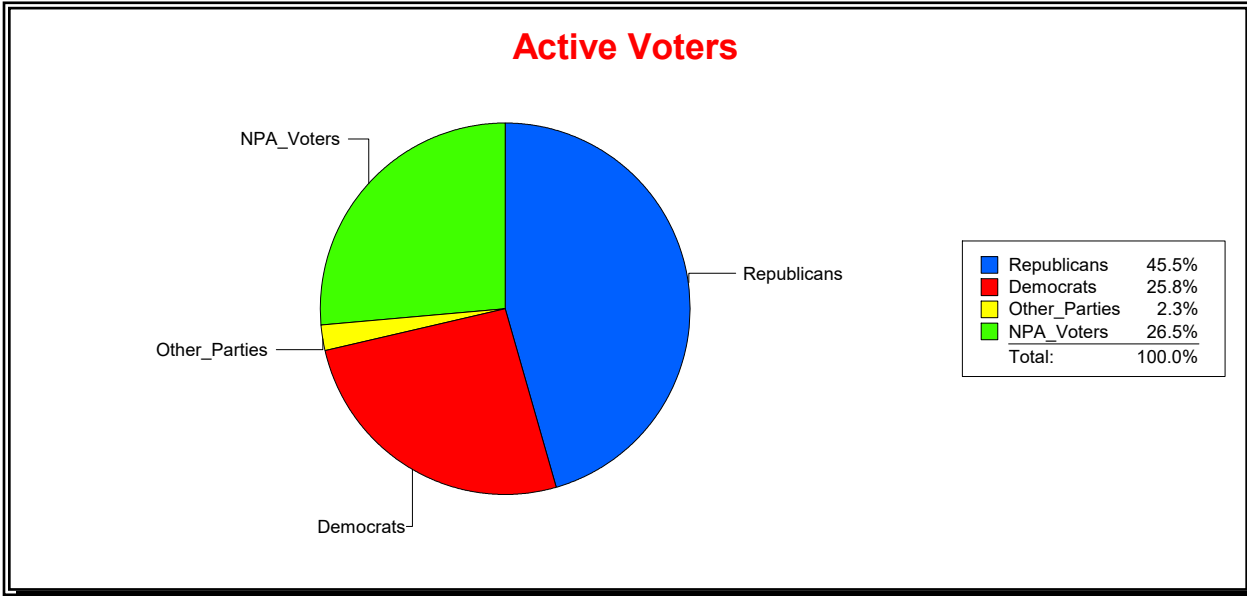

Ron Turner

Supervisor of Elections

Sarasota County, FL

Date 10/2/2023

Time 08:59 AM

Graphs of District Registration

Active Registered Voters

Inactive Voters

District	Total	Dems	Reps	NonP	Other	Total	Dems	Reps	NonP	Other
STATE HOUSE DIST 74	148,313	38,201	67,504	39,255	3,353	9,566	2,787	3,629	2,969	181