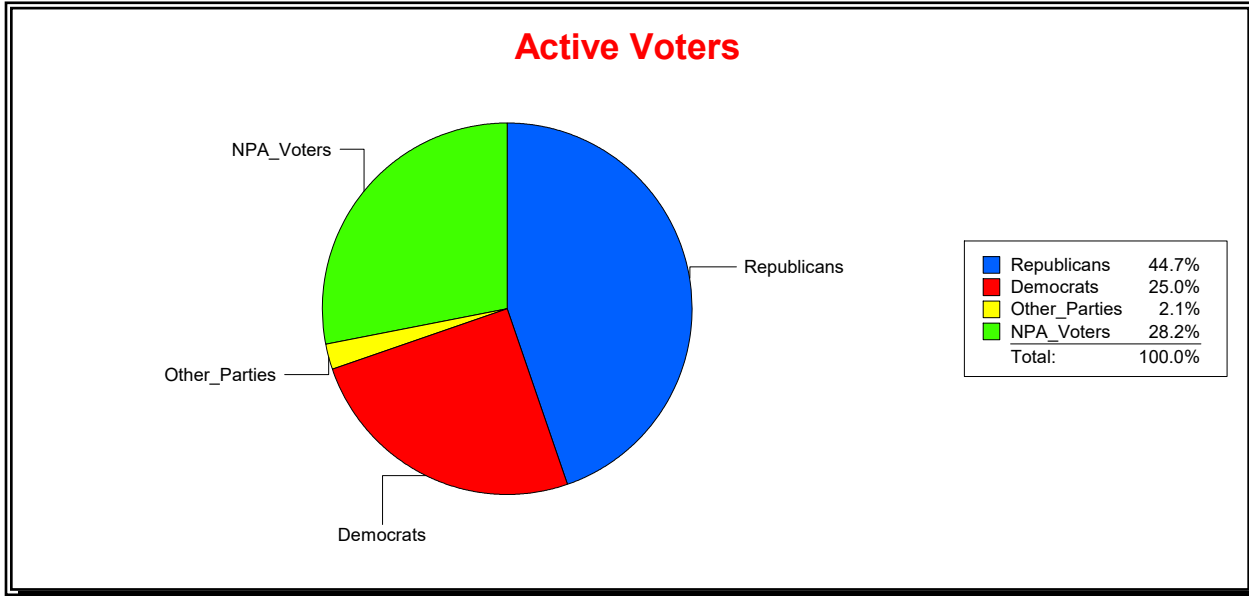

Ron Turner

Supervisor of Elections

Sarasota County, FL

Date 10/2/2023

Time 08:59 AM

Graphs of District Registration

Active Registered Voters

Inactive Voters

District	Total	Dems	Reps	NonP	Other	Total	Dems	Reps	NonP	Other
NORTH PORT 4	8,919	2,234	3,987	2,513	185	647	189	241	204	13