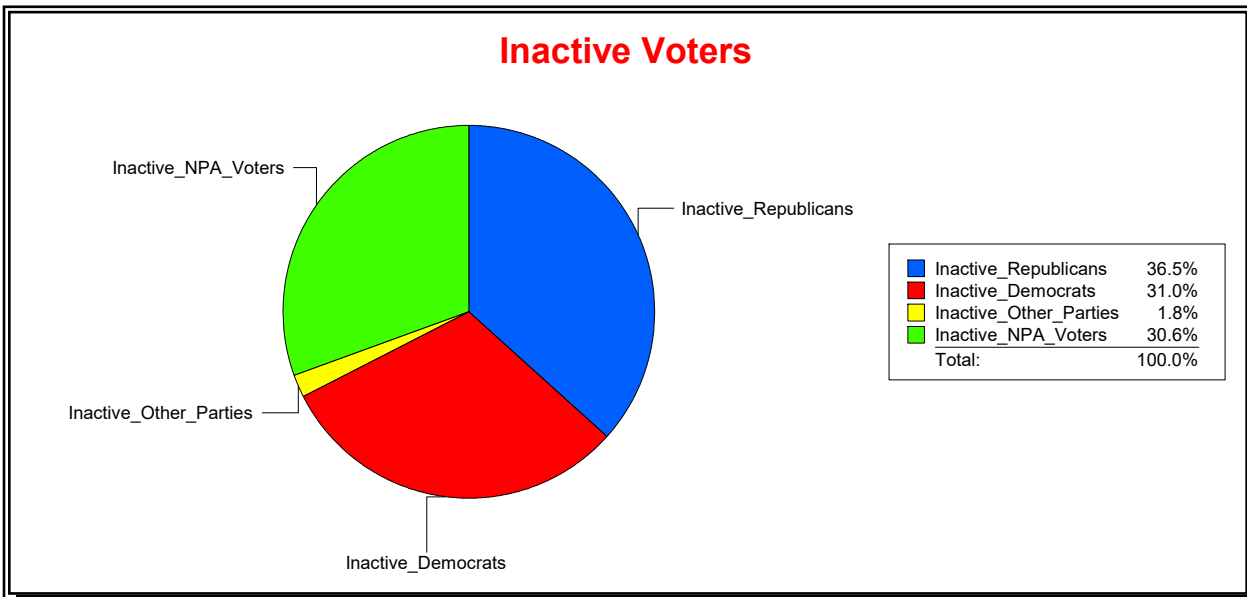

Ron Turner

Supervisor of Elections

Sarasota County, FL

Date 10/2/2023

Time 08:59 AM

Graphs of District Registration

Active Registered Voters

Inactive Voters

District	Total	Dems	Reps	NonP	Other	Total	Dems	Reps	NonP	Other
17TH CONGRESS DIST	350,533	97,116	155,290	90,452	7,675	24,625	7,645	9,000	7,544	436