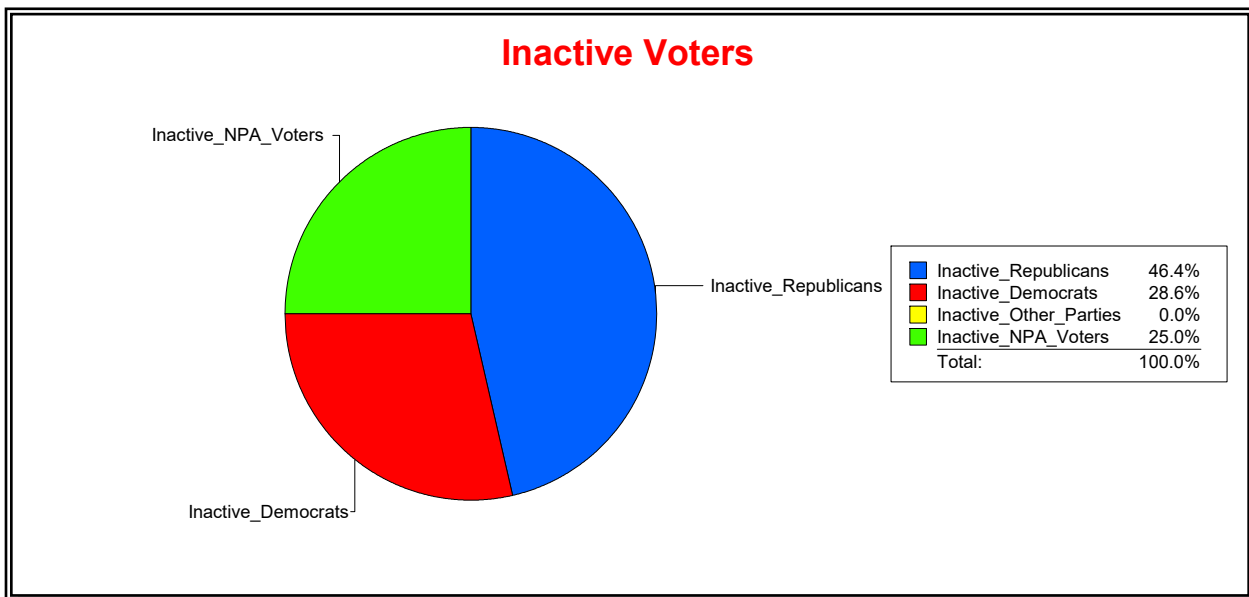

Ron Turner

Supervisor of Elections

Sarasota County, FL

Date 10/2/2023

Time 08:59 AM

Graphs of District Registration

Active Registered Voters

Inactive Voters

District	Total	Dems	Reps	NonP	Other	Total	Dems	Reps	NonP	Other
LBK DISTRICT 4	401	117	190	85	9	28	8	13	7	0