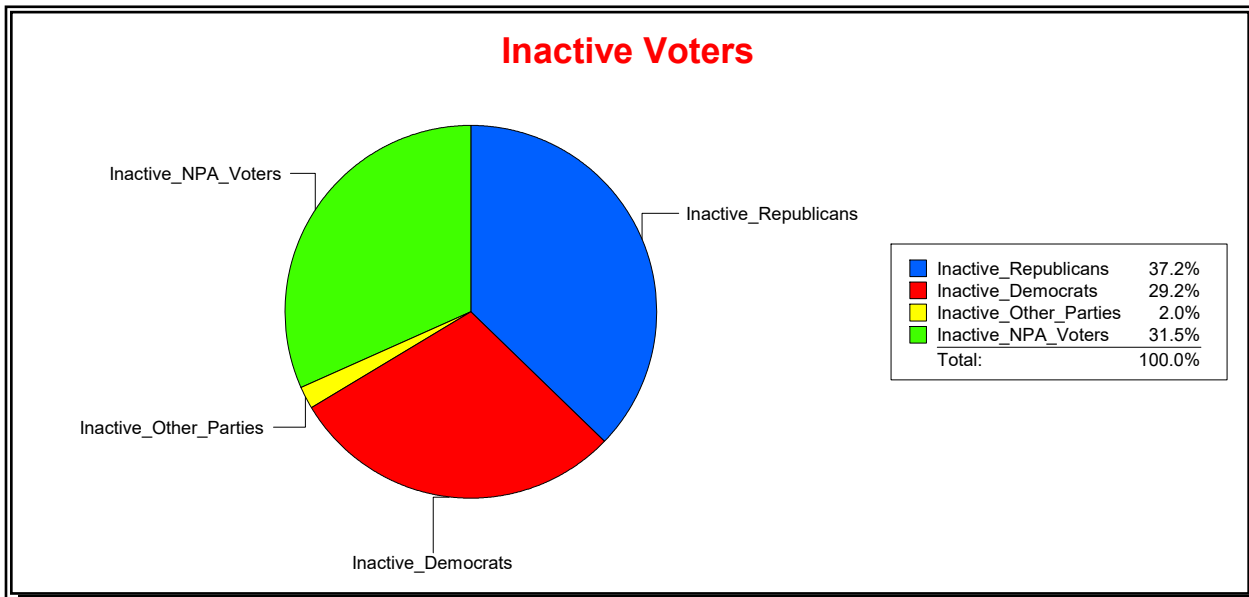

Ron Turner

Supervisor of Elections

Sarasota County, FL

Date 10/2/2023

Time 08:59 AM

Graphs of District Registration

Active Registered Voters

Inactive Voters

District	Total	Dems	Reps	NonP	Other	Total	Dems	Reps	NonP	Other
NORTH PORT 4	8,919	2,234	3,987	2,513	185	647	189	241	204	13