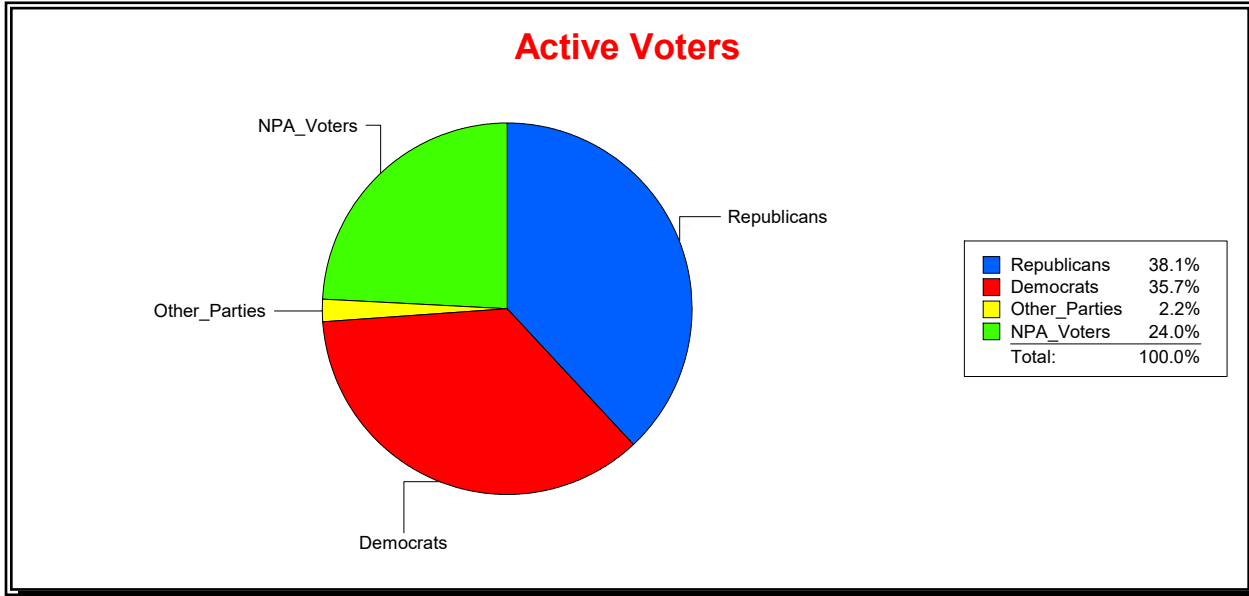

Ron Turner

Supervisor of Elections

Sarasota County, FL

Date 10/2/2023

Time 08:59 AM

Graphs of District Registration

Active Registered Voters

Inactive Voters

District	Total	Dems	Reps	NonP	Other	Total	Dems	Reps	NonP	Other
SARASOTA 2	16,489	5,882	6,280	3,963	364	1,335	502	419	386	28