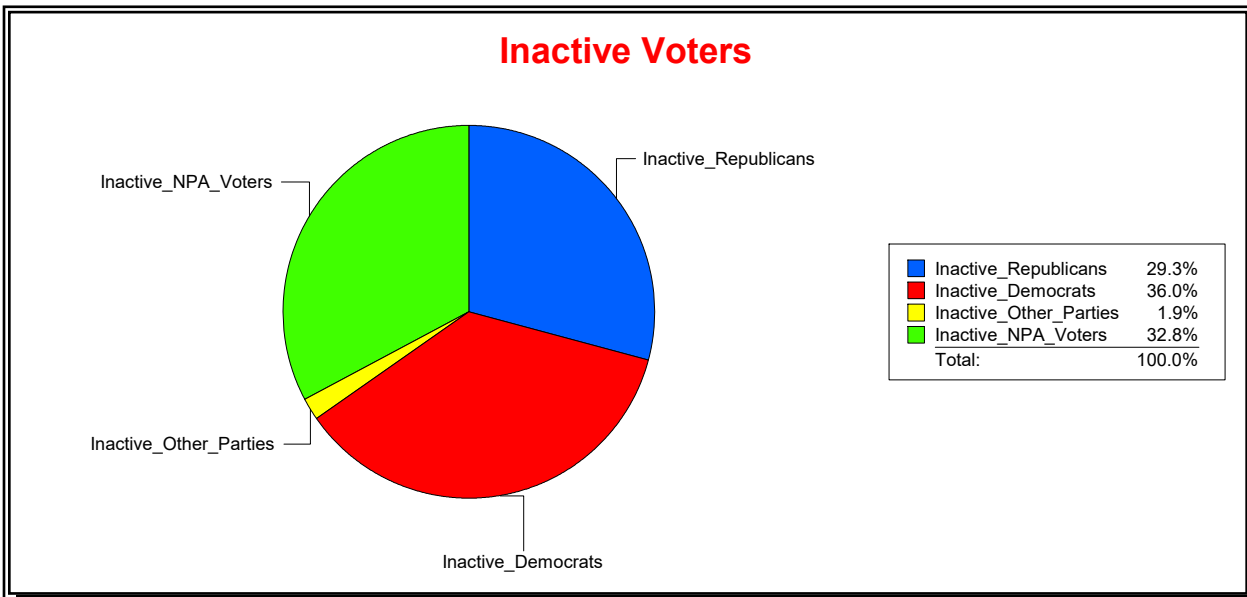

Ron Turner

Supervisor of Elections

Sarasota County, FL

Date 10/2/2023

Time 08:59 AM

Graphs of District Registration

Active Registered Voters

Inactive Voters

District	Total	Dems	Reps	NonP	Other	Total	Dems	Reps	NonP	Other
SARASOTA 3	10,694	3,881	3,720	2,829	264	1,049	378	307	344	20