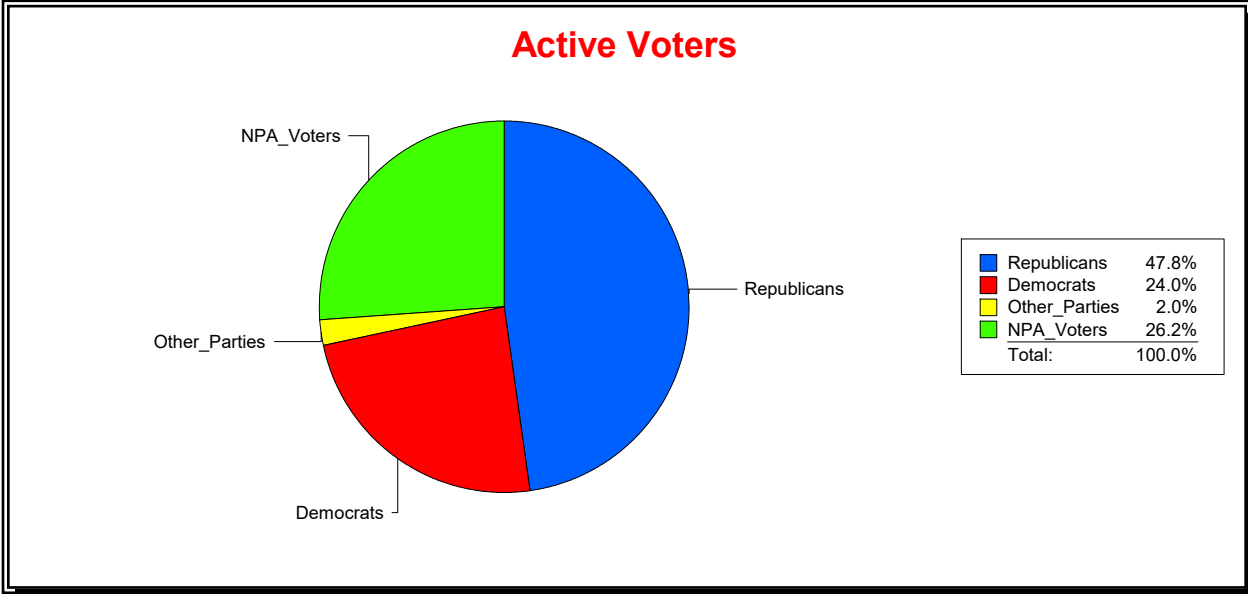

Ron Turner

Supervisor of Elections

Sarasota County, FL

Date 10/2/2023

Time 08:59 AM

Graphs of District Registration

Active Registered Voters

Inactive Voters

District	Total	Dems	Reps	NonP	Other	Total	Dems	Reps	NonP	Other
SCHOOL DIST 5	73,847	17,745	35,272	19,369	1,461	4,824	1,310	1,948	1,502	64