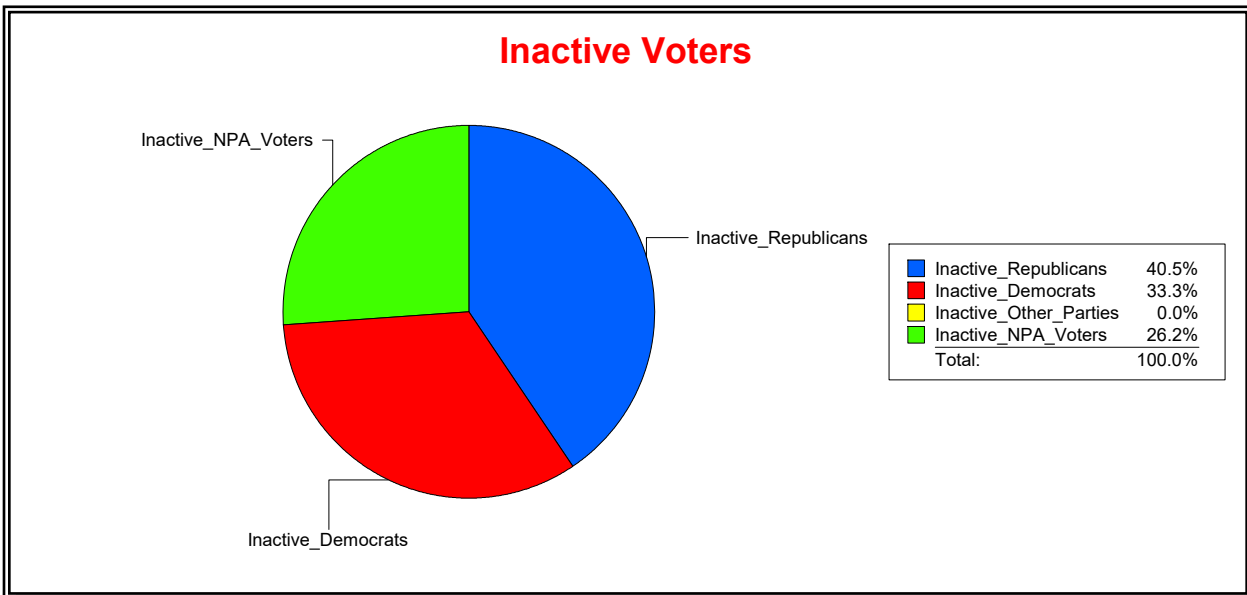

Supervisor of Elections

Sarasota County, FL

Date 10/2/2023

Time 08:59 AM

Graphs of District Registration

Active Registered Voters

Inactive Voters

<u>District</u>	<u>Total</u>	<u>Dems</u>	<u>Reps</u>	<u>NonP</u>	<u>Other</u>	<u>Total</u>	<u>Dems</u>	<u>Reps</u>	<u>NonP</u>	<u>Other</u>
GOLDEN GATE POINT	359	95	165	91	8	42	14	17	11	0