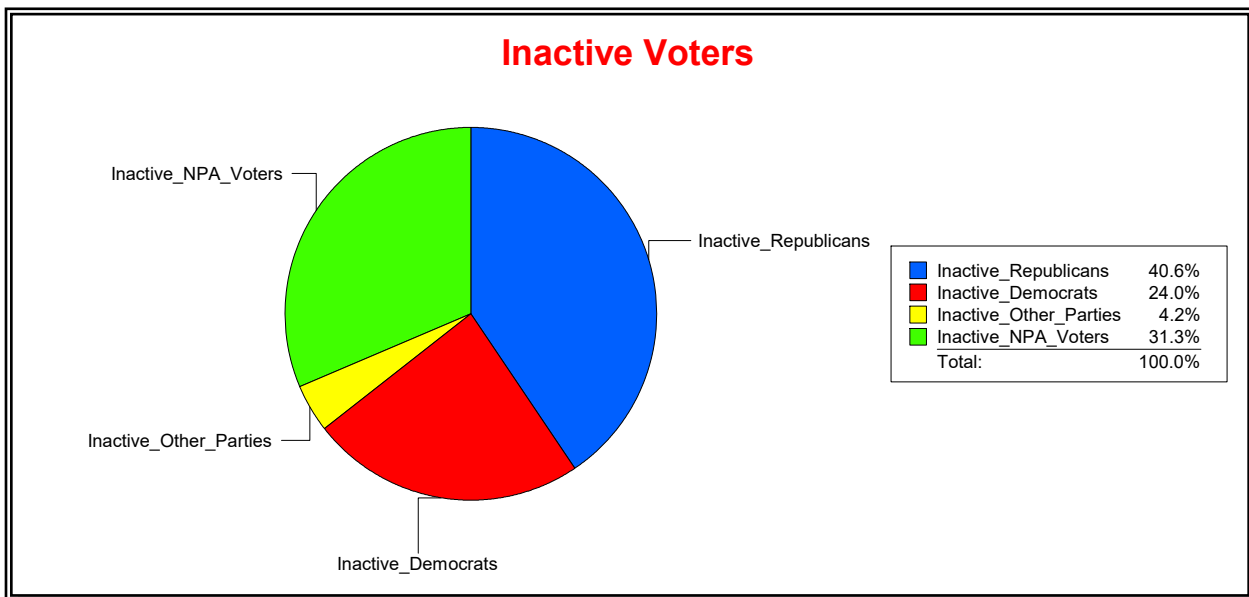

Date 10/2/2023

Time 08:59 AM

Graphs of District Registration

Active Registered Voters

Inactive Voters

District	Total	Dems	Reps	NonP	Other	Total	Dems	Reps	NonP	Other
LAKWOOD RANCH CDD	1,942	422	974	482	64	96	23	39	30	4