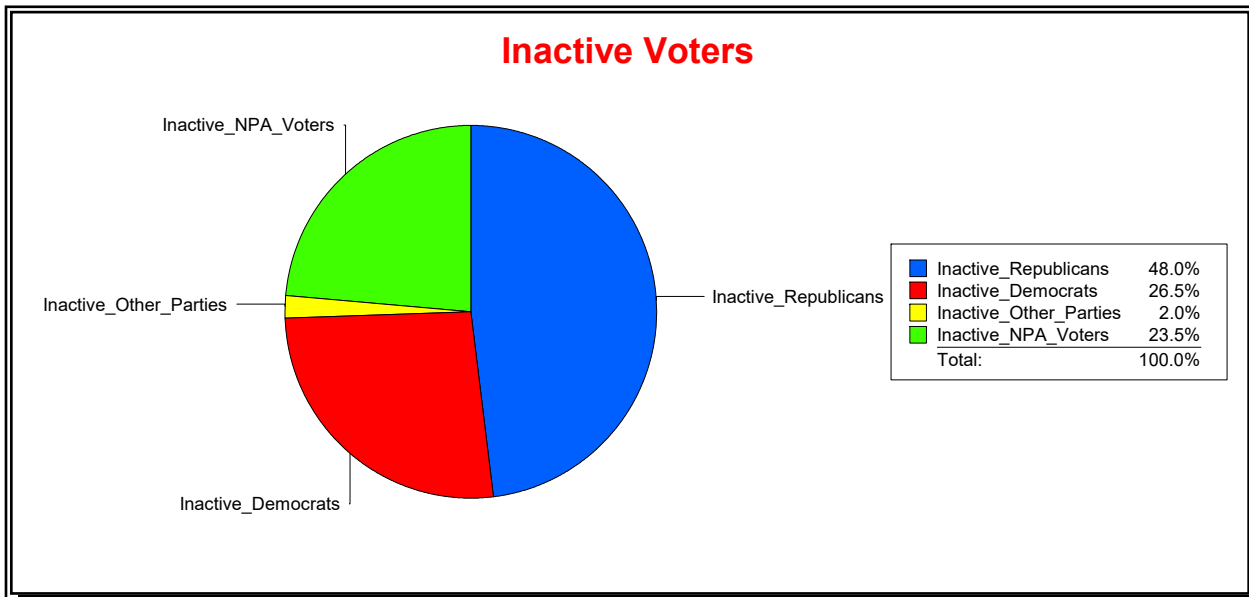

Supervisor of Elections

Sarasota County, FL

Date 10/2/2023

Time 08:59 AM

Graphs of District Registration

Active Registered Voters

Inactive Voters

District	Total	Dems	Reps	NonP	Other	Total	Dems	Reps	NonP	Other
LBK DISTRICT 1	1,462	308	796	316	42	102	27	49	24	2