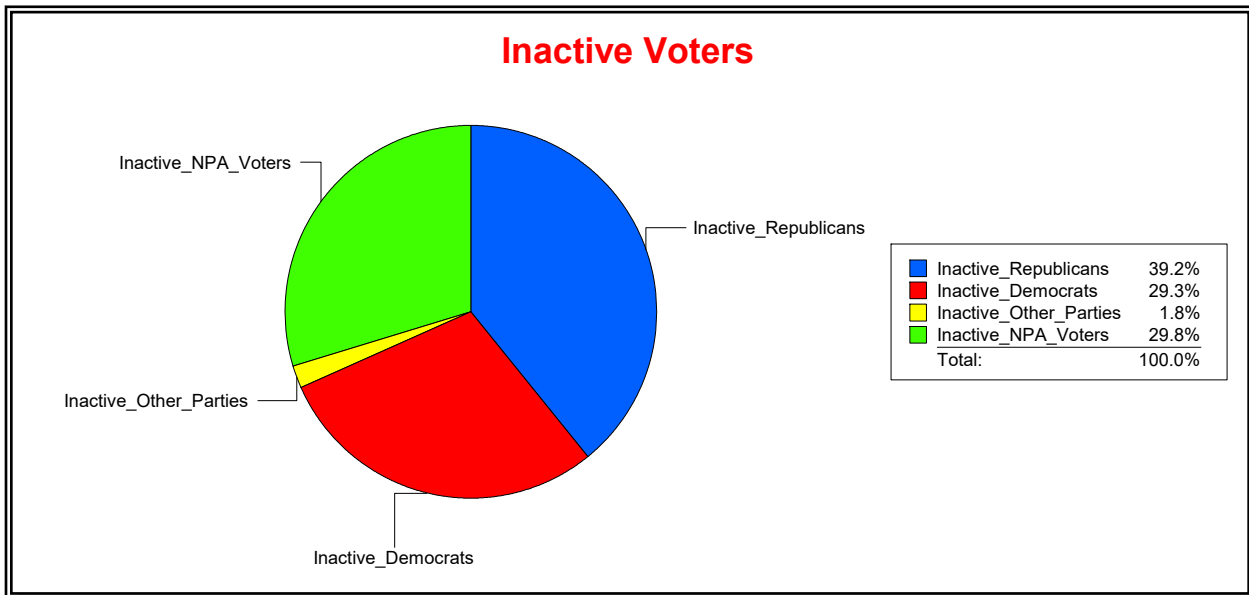

Ron Turner

Supervisor of Elections

Sarasota County, FL

Date 10/2/2023

Time 08:59 AM

Graphs of District Registration

Active Registered Voters

Inactive Voters

District	Total	Dems	Reps	NonP	Other	Total	Dems	Reps	NonP	Other
SCHOOL DIST 2	76,799	19,562	36,899	18,634	1,704	4,732	1,385	1,853	1,411	83