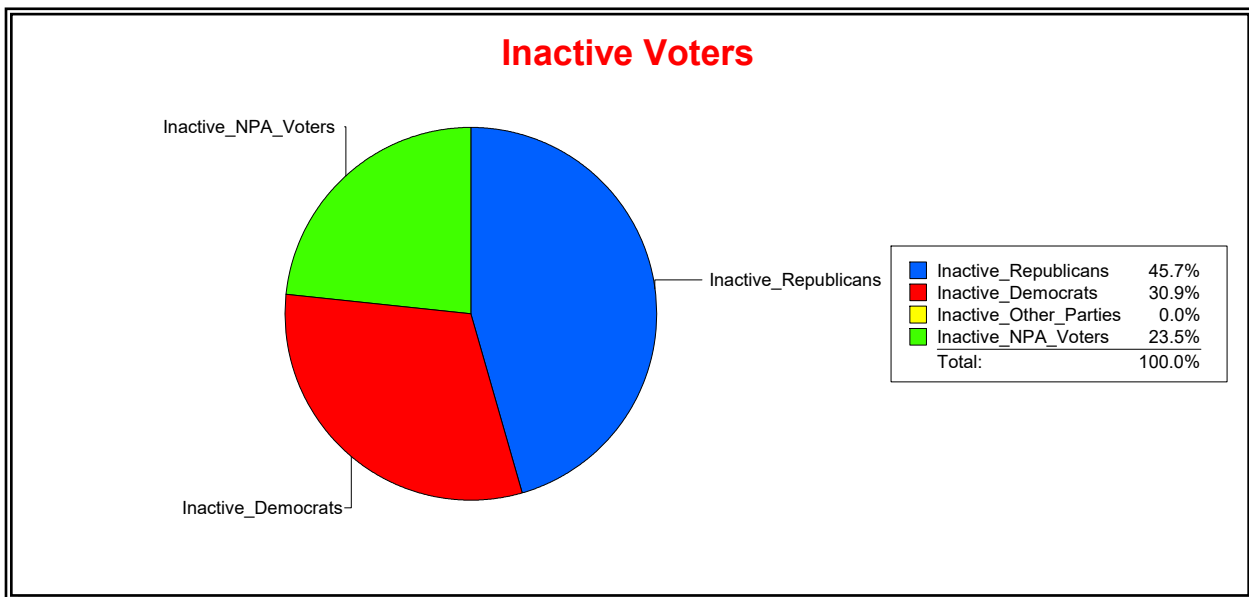

Ron Turner

Supervisor of Elections

Sarasota County, FL

Date 10/2/2023

Time 08:59 AM

Graphs of District Registration

Active Registered Voters

Inactive Voters

District	Total	Dems	Reps	NonP	Other	Total	Dems	Reps	NonP	Other
LONGBOAT KEY 3	1,479	396	743	315	25	81	25	37	19	0