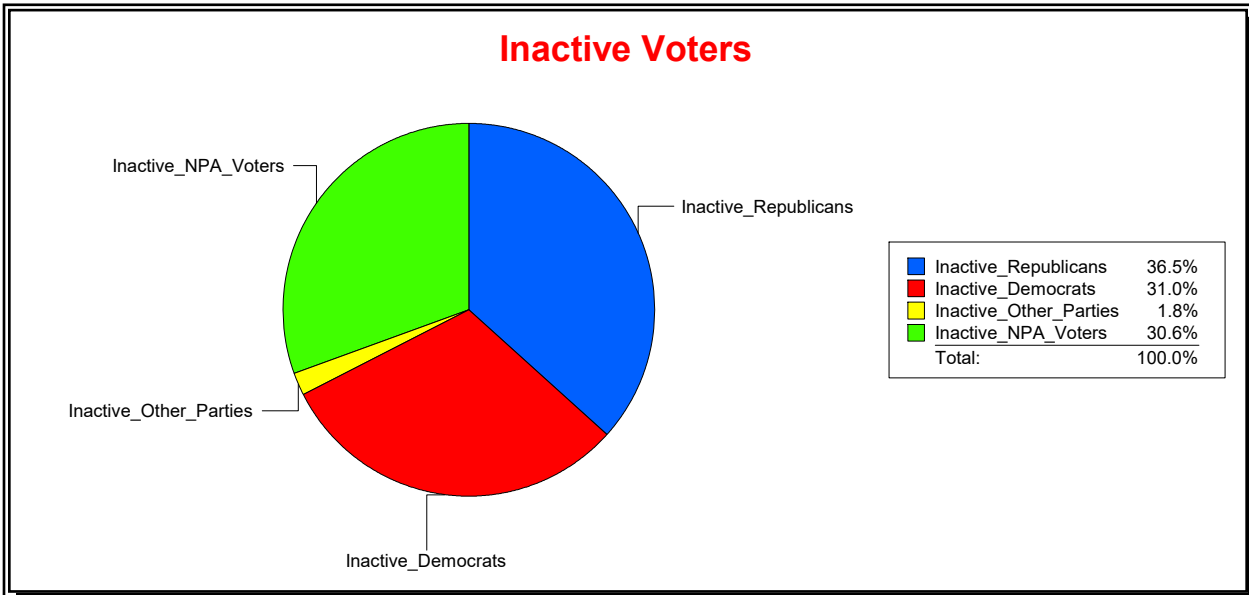

District	Total	Dems	Reps	NonP	Other	Total	Dems	Reps	NonP	Other
STATE SENATE 22	350,533	97,116	155,290	90,452	7,675	24,625	7,645	9,000	7,544	436

Ron Turner

Supervisor of Elections

Sarasota County, FL

Date 10/2/2023