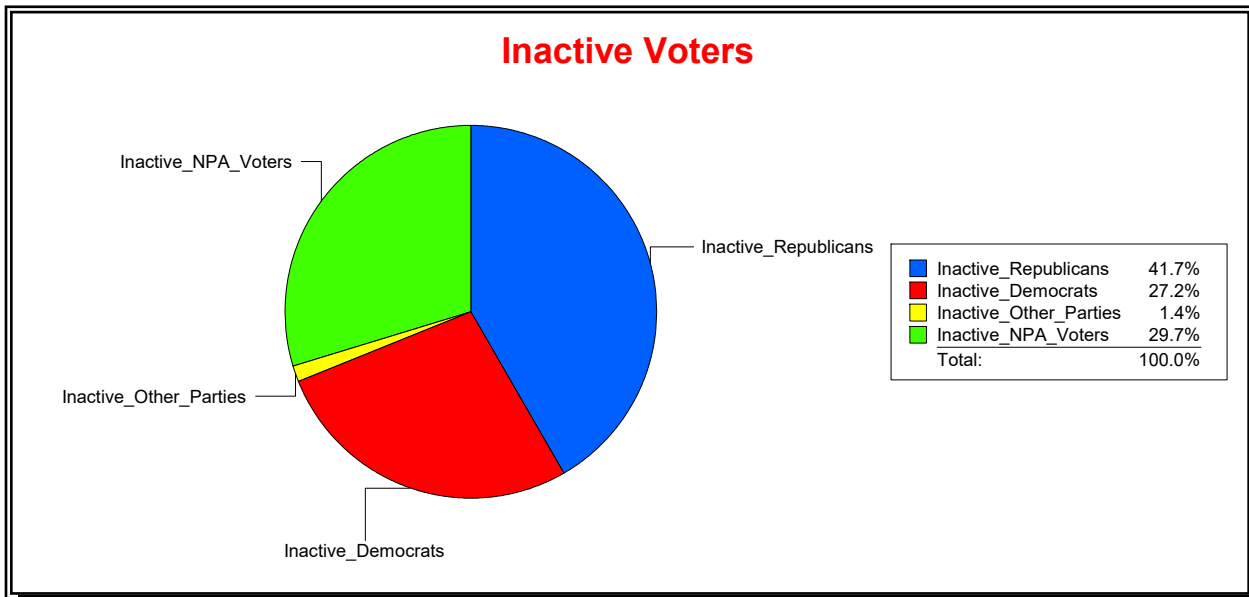

Ron Turner

Supervisor of Elections

Sarasota County, FL

Date 10/2/2023

Time 08:59 AM

Graphs of District Registration

Active Registered Voters

Inactive Voters

District	Total	Dems	Reps	NonP	Other	Total	Dems	Reps	NonP	Other
VENICE	22,800	5,845	10,826	5,714	415	1,508	410	629	448	21