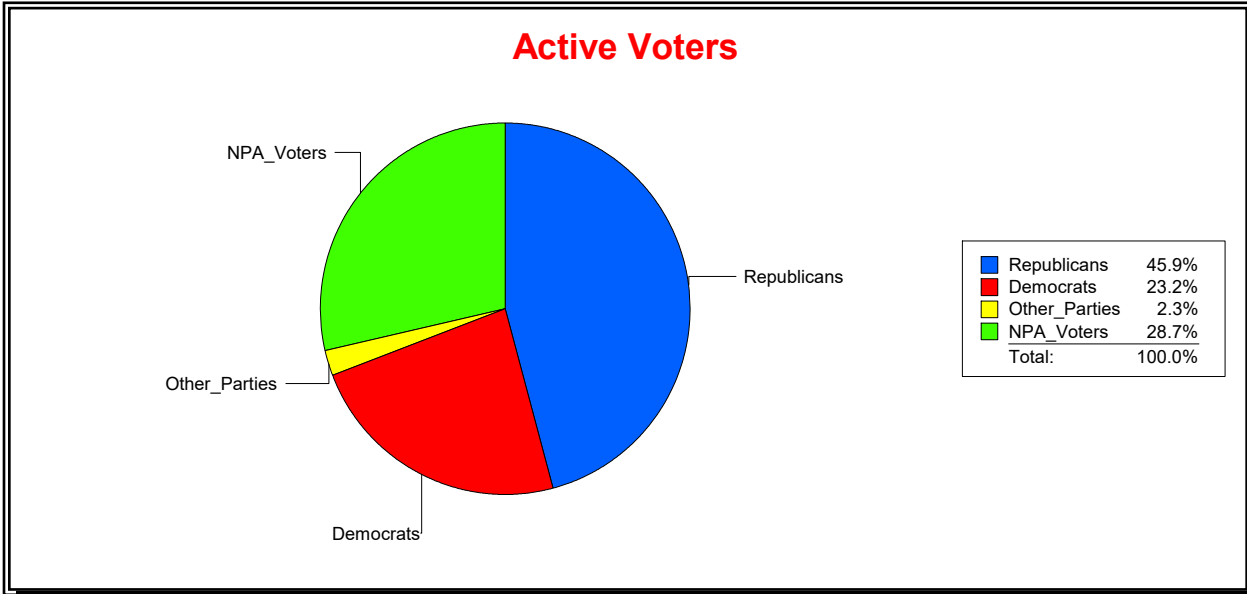

Ron Turner

Supervisor of Elections

Sarasota County, FL

Date 10/2/2023

Time 08:59 AM

Graphs of District Registration

Active Registered Voters

Inactive Voters

District	Total	Dems	Reps	NonP	Other	Total	Dems	Reps	NonP	Other
SOIL AND WATER DIST 5	70,098	16,240	32,170	20,109	1,579	4,964	1,344	1,907	1,622	91