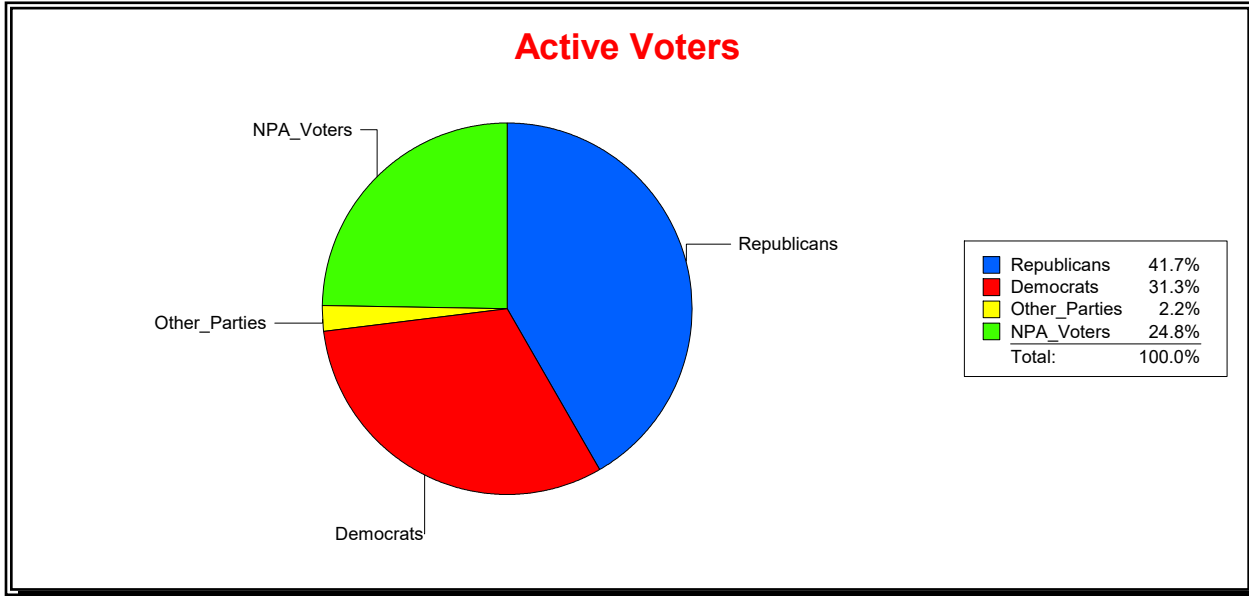

Ron Turner

Supervisor of Elections

Sarasota County, FL

Date 10/2/2023

Time 08:59 AM

Graphs of District Registration

Active Registered Voters

Inactive Voters

District	Total	Dems	Reps	NonP	Other	Total	Dems	Reps	NonP	Other
STATE HOUSE DIST 73	144,581	45,217	60,353	35,893	3,118	11,280	3,820	3,844	3,413	203