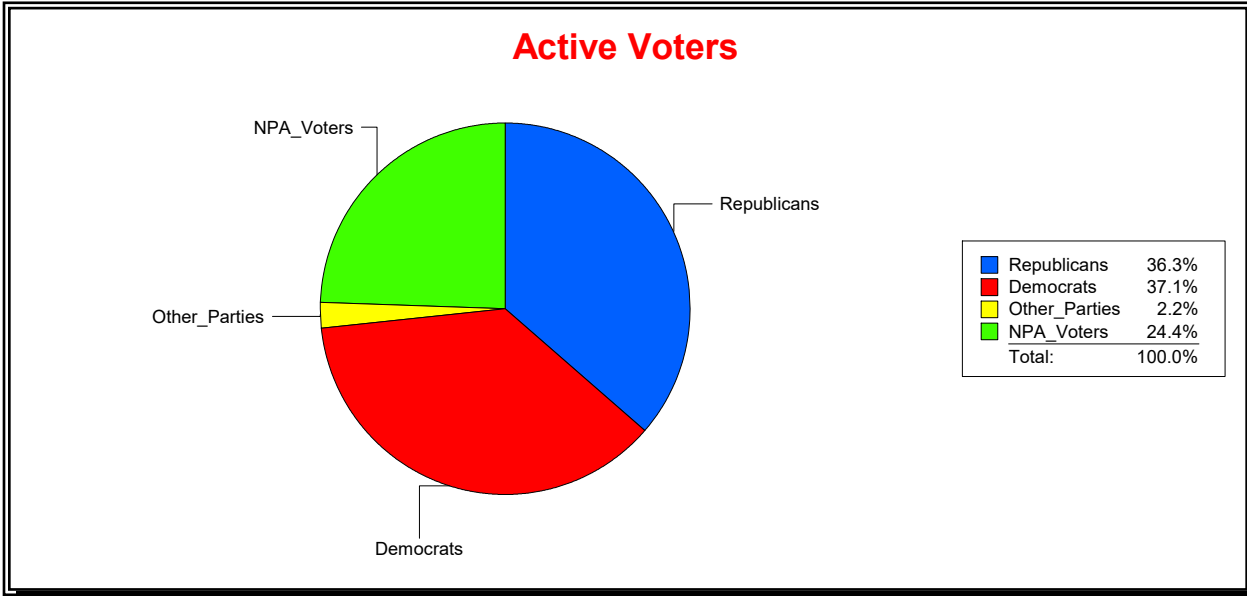

Ron Turner

Supervisor of Elections

Sarasota County, FL

Date 10/2/2023

Time 08:59 AM

Graphs of District Registration

Active Registered Voters

Inactive Voters

<u>District</u>	<u>Total</u>	<u>Dems</u>	<u>Reps</u>	<u>NonP</u>	<u>Other</u>	<u>Total</u>	<u>Dems</u>	<u>Reps</u>	<u>NonP</u>	<u>Other</u>
CNTY COMM DIST 2	64,256	23,810	23,357	15,673	1,416	5,554	2,101	1,683	1,675	95