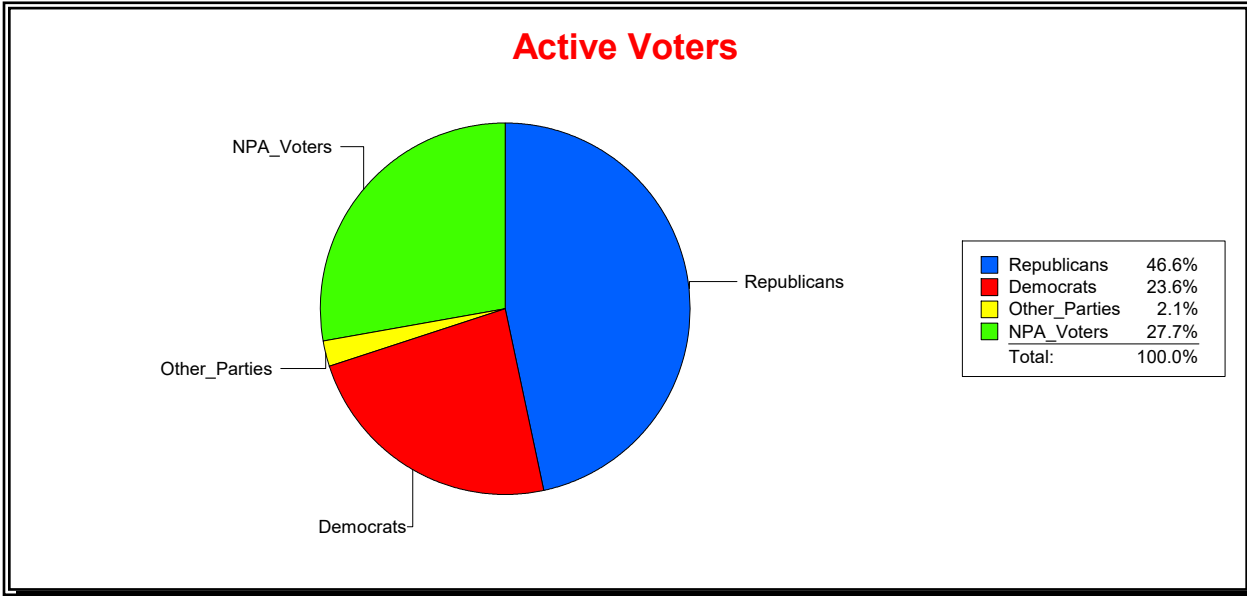

District	Total	Dems	Reps	NonP	Other	Total	Dems	Reps	NonP	Other
HOSPITAL BOARD SOUTH	125,667	29,612	58,504	34,863	2,688	8,592	2,309	3,335	2,798	150

Ron Turner

Supervisor of Elections

Sarasota County, FL

Date 10/2/2023