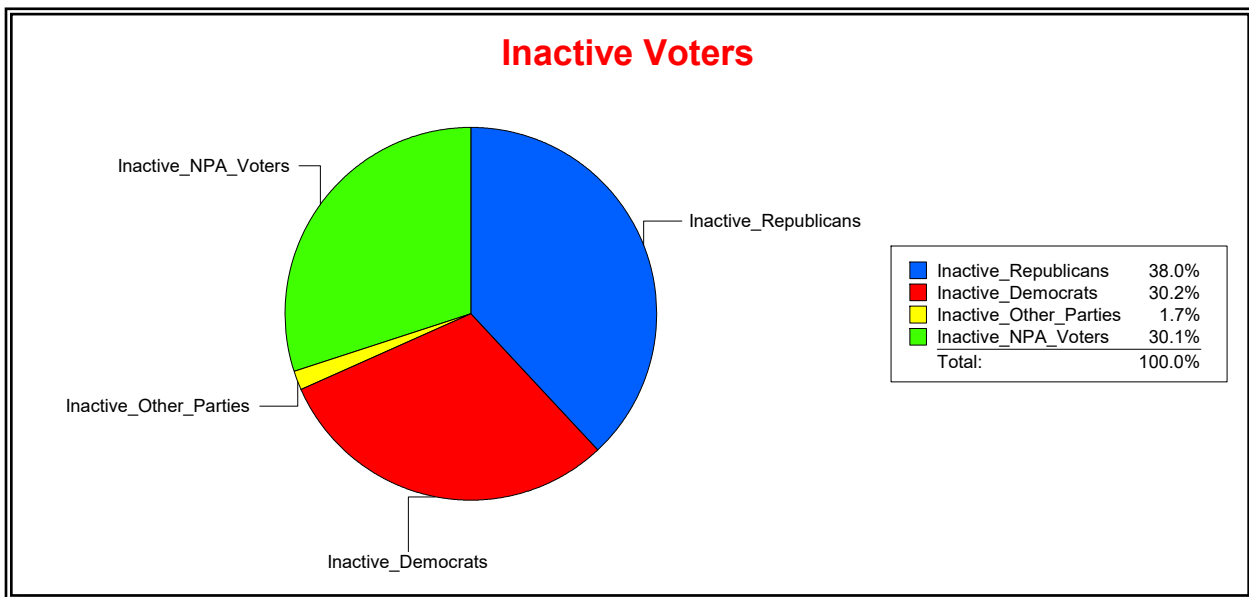

Ron Turner

Supervisor of Elections

Sarasota County, FL

Date 10/2/2023

Time 08:59 AM

Graphs of District Registration

Active Registered Voters

Inactive Voters

<u>District</u>	<u>Total</u>	<u>Dems</u>	<u>Reps</u>	<u>NonP</u>	<u>Other</u>	<u>Total</u>	<u>Dems</u>	<u>Reps</u>	<u>NonP</u>	<u>Other</u>
COUNTY	224,591	60,858	102,410	56,451	4,872	15,131	4,570	5,749	4,550	262