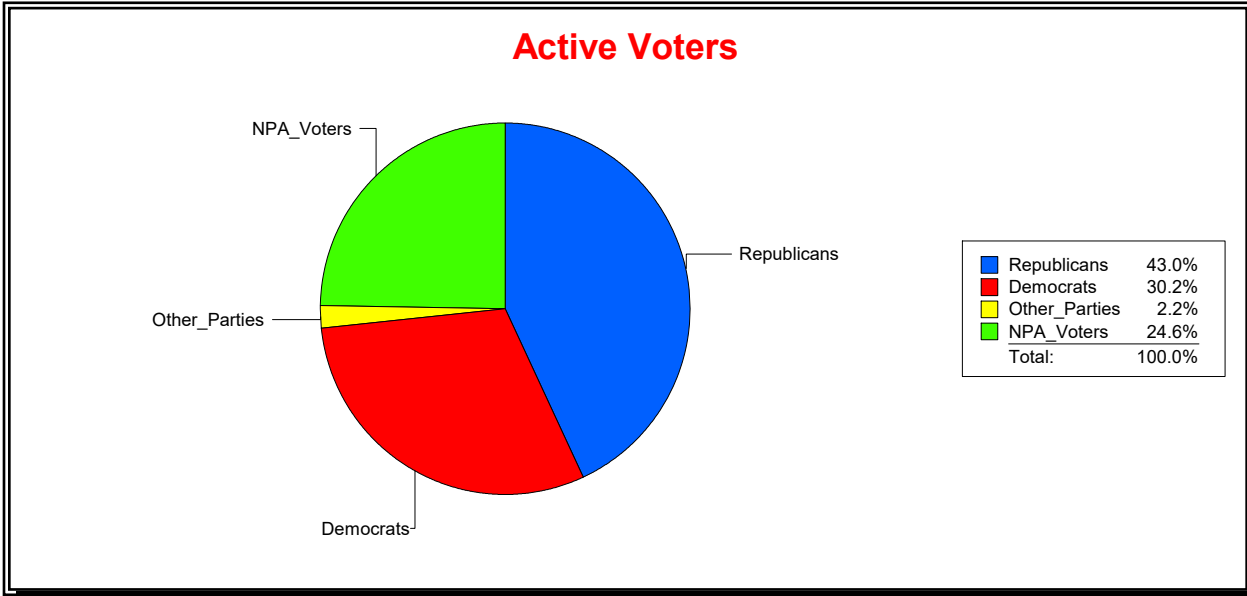

Ron Turner

Supervisor of Elections

Sarasota County, FL

Date 10/2/2023

Time 08:59 AM

Graphs of District Registration

Active Registered Voters

Inactive Voters

District	Total	Dems	Reps	NonP	Other	Total	Dems	Reps	NonP	Other
SCHOOL DIST 4	67,464	20,365	29,033	16,610	1,456	4,743	1,519	1,708	1,420	96