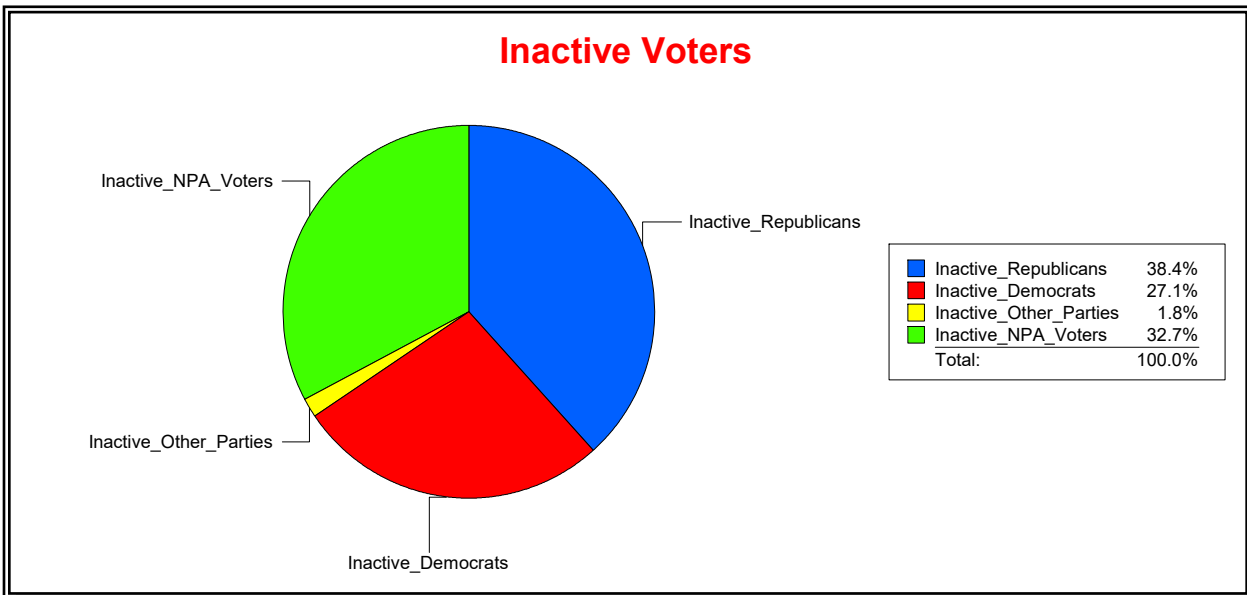

Ron Turner

Supervisor of Elections

Sarasota County, FL

Date 10/2/2023

Time 08:59 AM

Graphs of District Registration

Active Registered Voters

Inactive Voters

District	Total	Dems	Reps	NonP	Other	Total	Dems	Reps	NonP	Other
SOIL AND WATER DIST 5	70,098	16,240	32,170	20,109	1,579	4,964	1,344	1,907	1,622	91