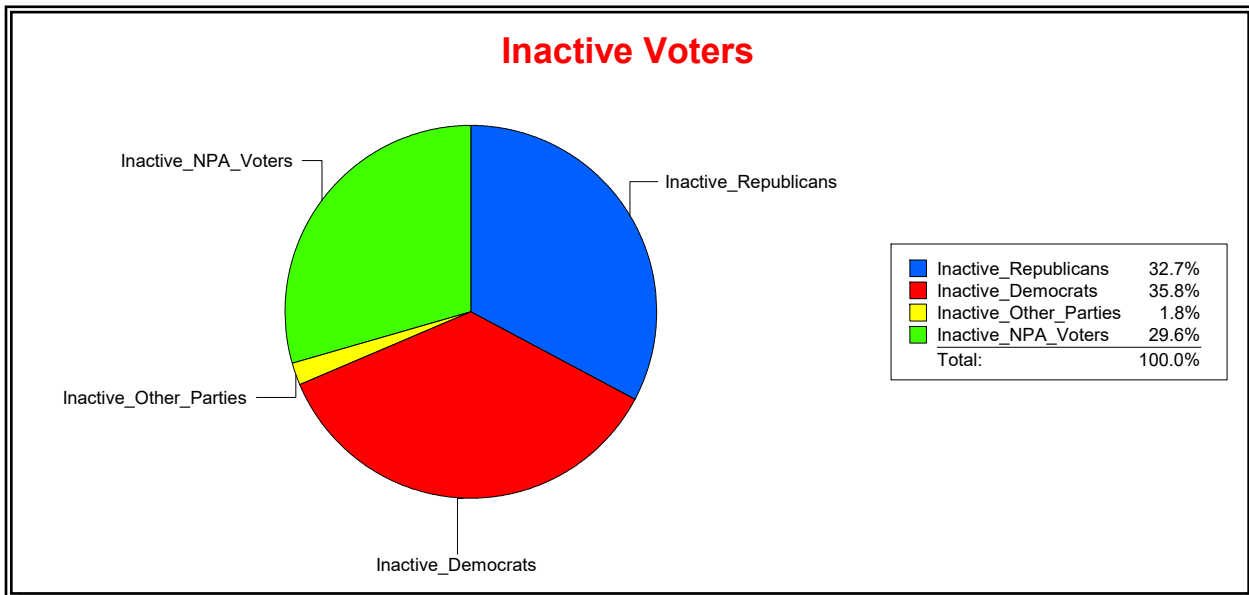

Date 10/2/2023

Time 08:59 AM

Graphs of District Registration

Active Registered Voters

Inactive Voters

District	Total	Dems	Reps	NonP	Other	Total	Dems	Reps	NonP	Other
HOSPITAL BOARD NORTH	105,468	34,566	42,375	26,077	2,450	8,069	2,892	2,642	2,386	149