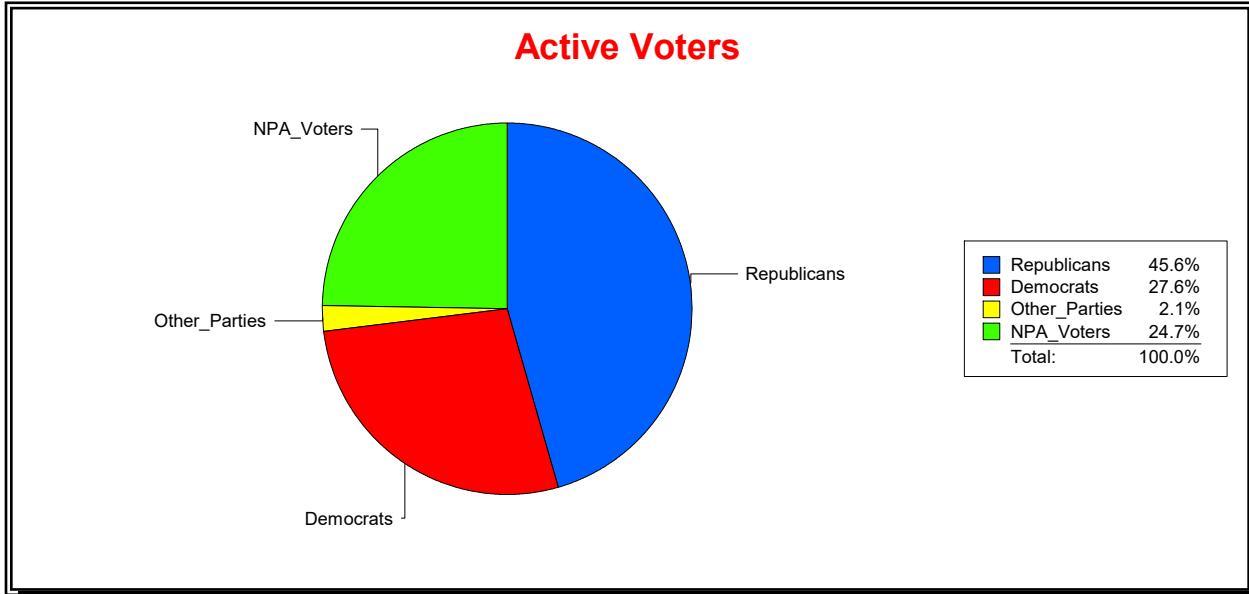

District	Total	Dems	Reps	NonP	Other	Total	Dems	Reps	NonP	Other
HOSPITAL BOARD CENTRAL	119,398	32,938	54,411	29,512	2,537	7,964	2,444	3,023	2,360	137

Ron Turner

Supervisor of Elections

Sarasota County, FL