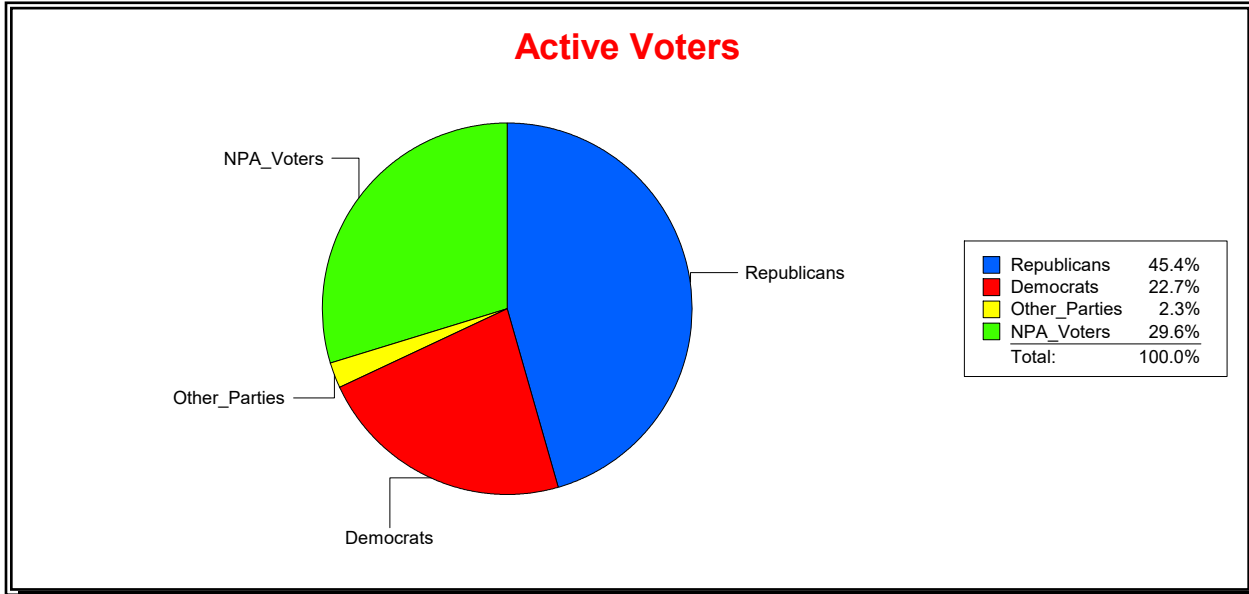

Ron Turner

Supervisor of Elections

Sarasota County, FL

Date 10/2/2023

Time 08:59 AM

Graphs of District Registration

Active Registered Voters

Inactive Voters

<u>District</u>	<u>Total</u>	<u>Dems</u>	<u>Reps</u>	<u>NonP</u>	<u>Other</u>	<u>Total</u>	<u>Dems</u>	<u>Reps</u>	<u>NonP</u>	<u>Other</u>
NORTH PORT DIST 1	10,887	2,467	4,947	3,225	248	655	156	241	239	19