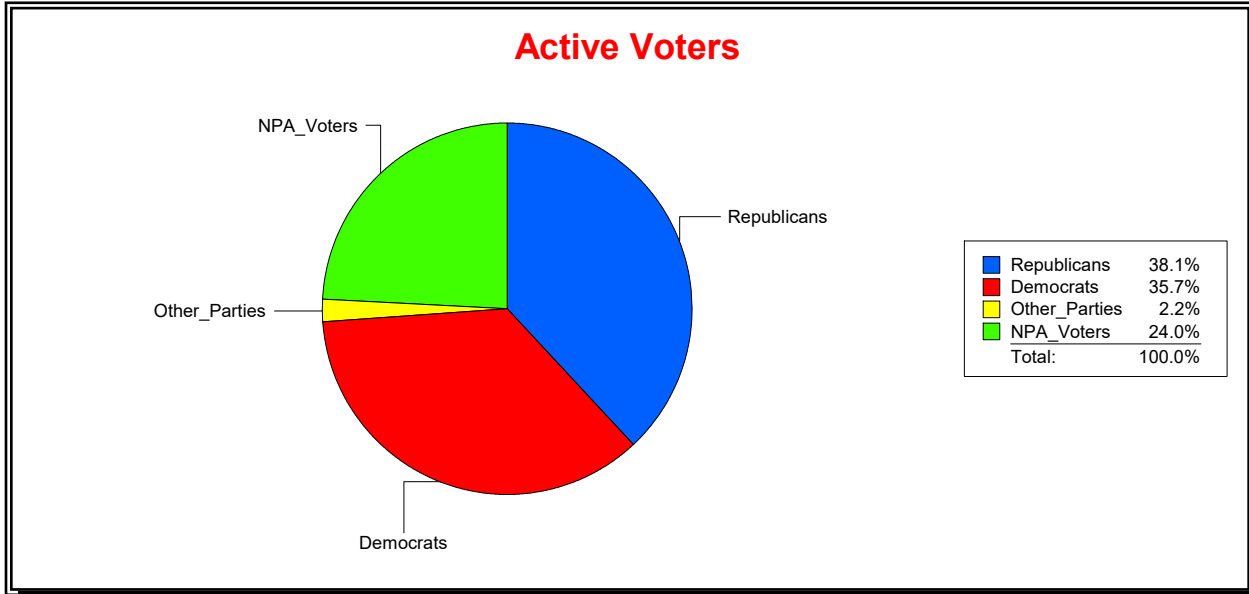

Ron Turner

Supervisor of Elections

Sarasota County, FL

Date 10/2/2023

Time 08:59 AM

Graphs of District Registration

Active Registered Voters

Inactive Voters

District	Total	Dems	Reps	NonP	Other	Total	Dems	Reps	NonP	Other
SARASOTA DIST 2	16,489	5,882	6,280	3,963	364	1,335	502	419	386	28