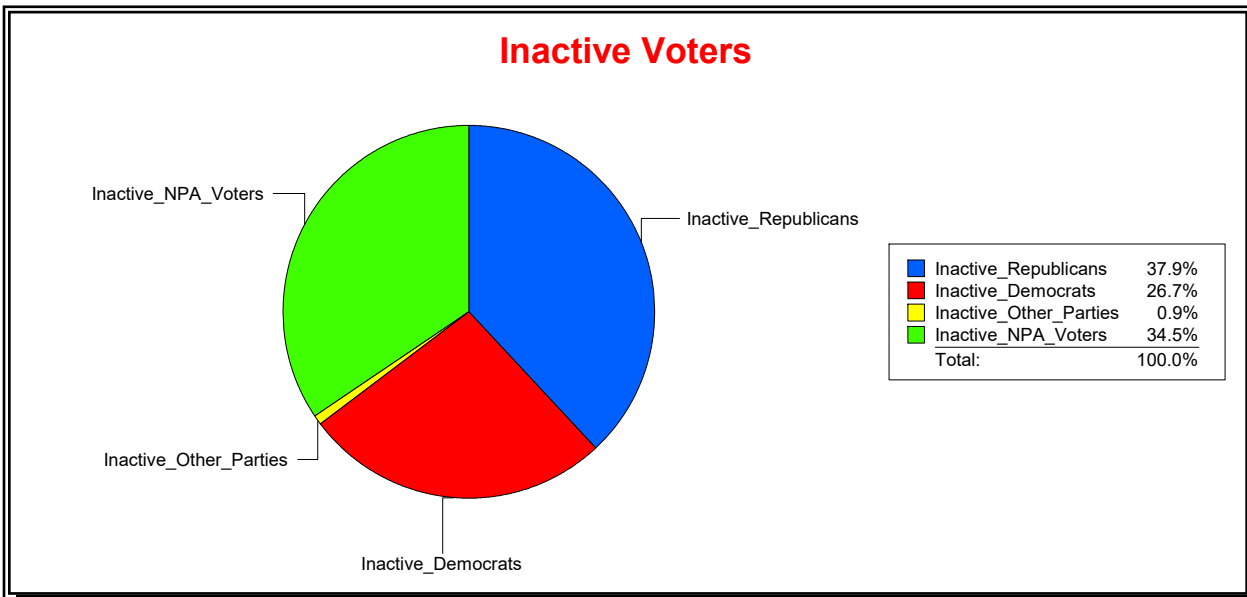

Ron Turner

Supervisor of Elections

Sarasota County, FL

Date 10/2/2023

Time 08:59 AM

Graphs of District Registration

Active Registered Voters

Inactive Voters

District	Total	Dems	Reps	NonP	Other	Total	Dems	Reps	NonP	Other
STONEYBROOK CDD	1,753	395	816	503	39	116	31	44	40	1