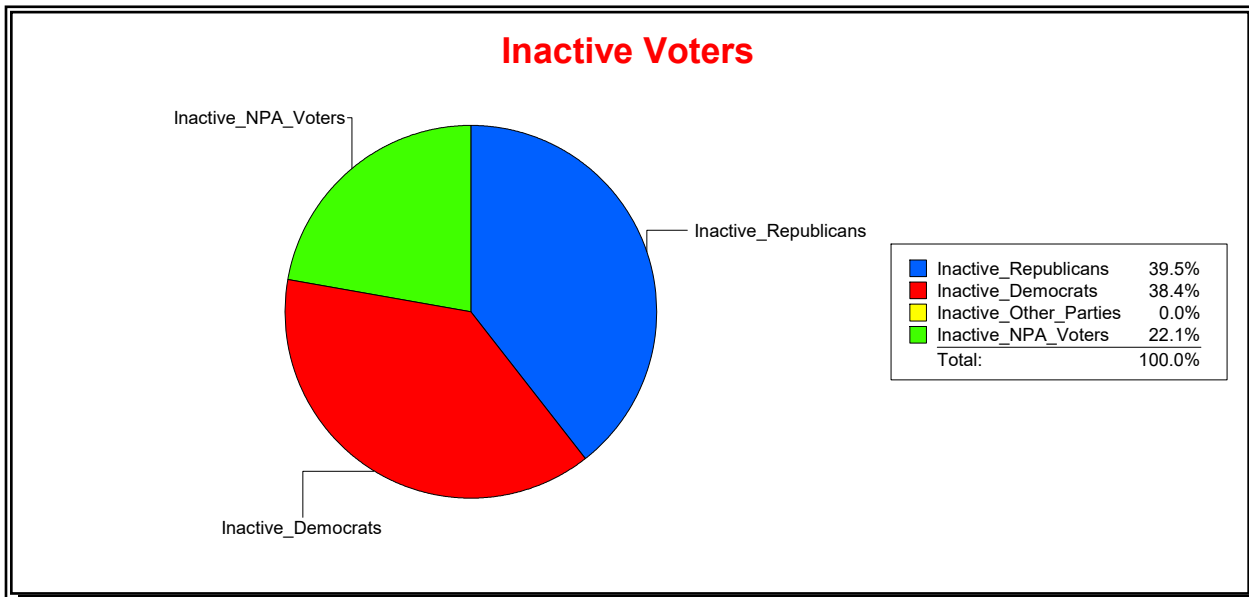

Ron Turner

Supervisor of Elections

Sarasota County, FL

Date 10/2/2023

Time 08:59 AM

Graphs of District Registration

Active Registered Voters

Inactive Voters

District	Total	Dems	Reps	NonP	Other	Total	Dems	Reps	NonP	Other
LONGBOAT KEY 2	1,322	425	579	292	26	86	33	34	19	0