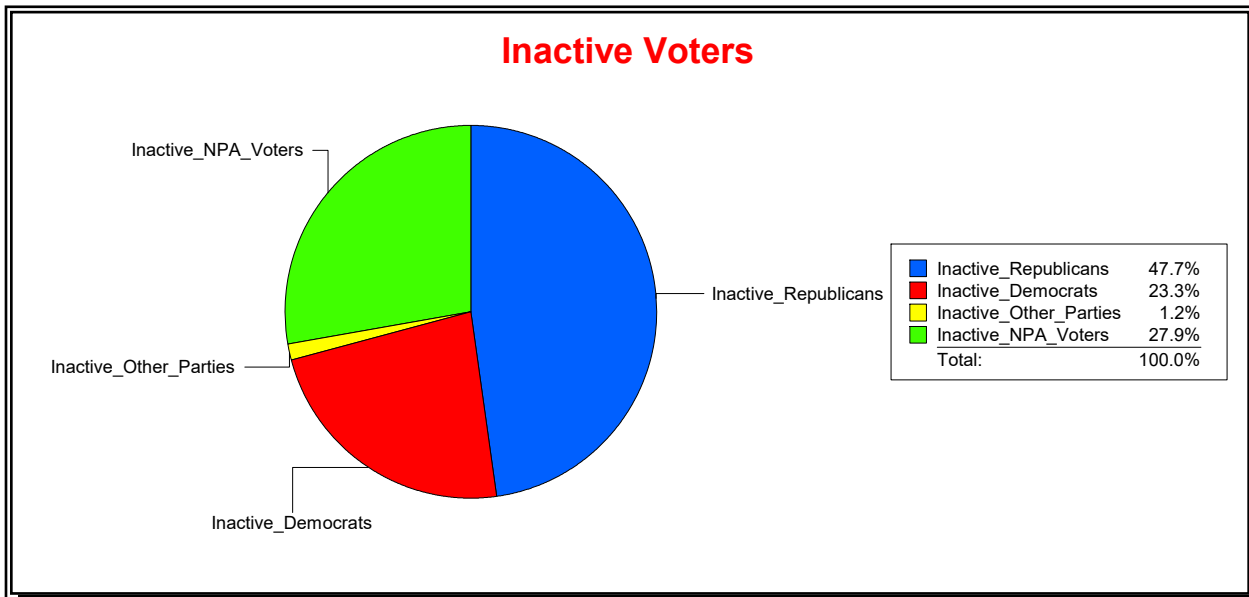

Date 10/2/2023

Time 08:59 AM

Graphs of District Registration

Active Registered Voters

Inactive Voters

District	Total	Dems	Reps	NonP	Other	Total	Dems	Reps	NonP	Other
BLACKBURN CREEK	2,417	571	1,247	560	39	86	20	41	24	1