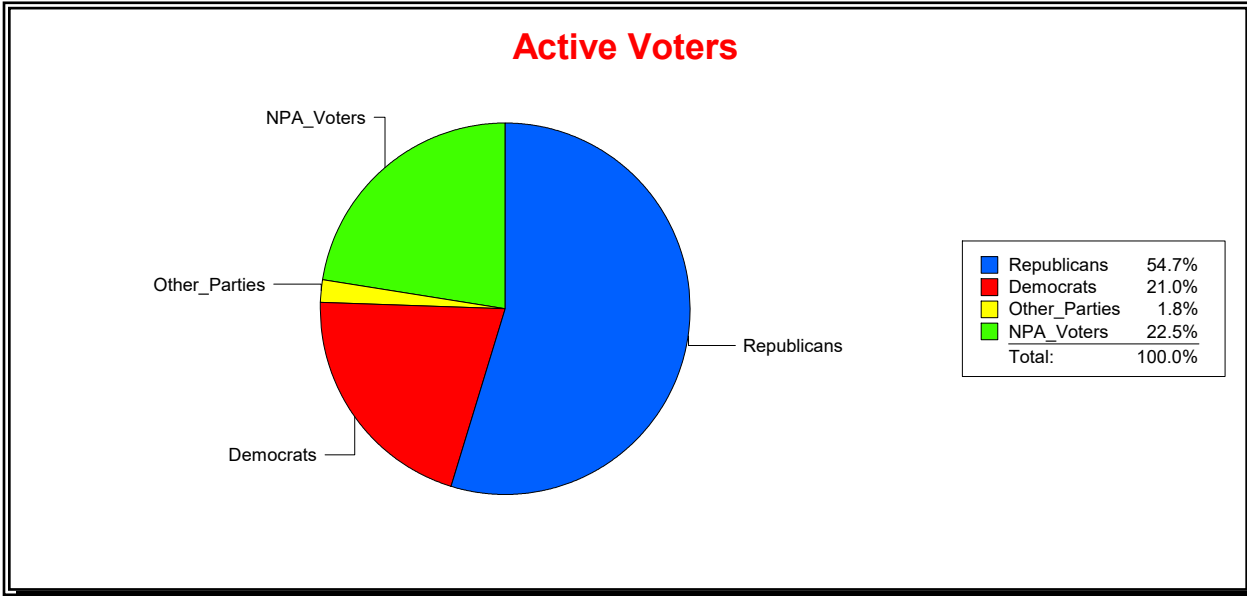

Ron Turner

Supervisor of Elections

Sarasota County, FL

Date 10/2/2023

Time 08:59 AM

Graphs of District Registration

Active Registered Voters

Inactive Voters

<u>District</u>	<u>Total</u>	<u>Dems</u>	<u>Reps</u>	<u>NonP</u>	<u>Other</u>	<u>Total</u>	<u>Dems</u>	<u>Reps</u>	<u>NonP</u>	<u>Other</u>
SARASOTA NATIONAL CDD	1,904	399	1,041	429	35	53	14	27	10	2