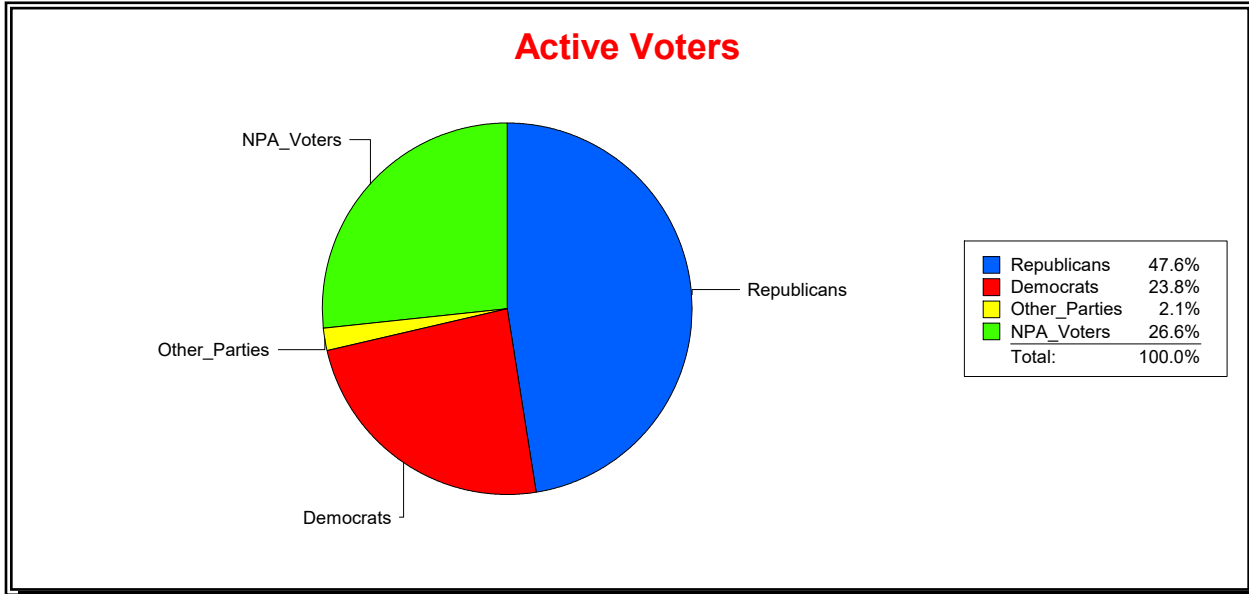

Ron Turner

Supervisor of Elections

Sarasota County, FL

Date 10/2/2023

Time 08:59 AM

Graphs of District Registration

Active Registered Voters

Inactive Voters

<u>District</u>	<u>Total</u>	<u>Dems</u>	<u>Reps</u>	<u>NonP</u>	<u>Other</u>	<u>Total</u>	<u>Dems</u>	<u>Reps</u>	<u>NonP</u>	<u>Other</u>
STATE HOUSE DIST 75	57,639	13,698	27,433	15,304	1,204	3,779	1,038	1,527	1,162	52