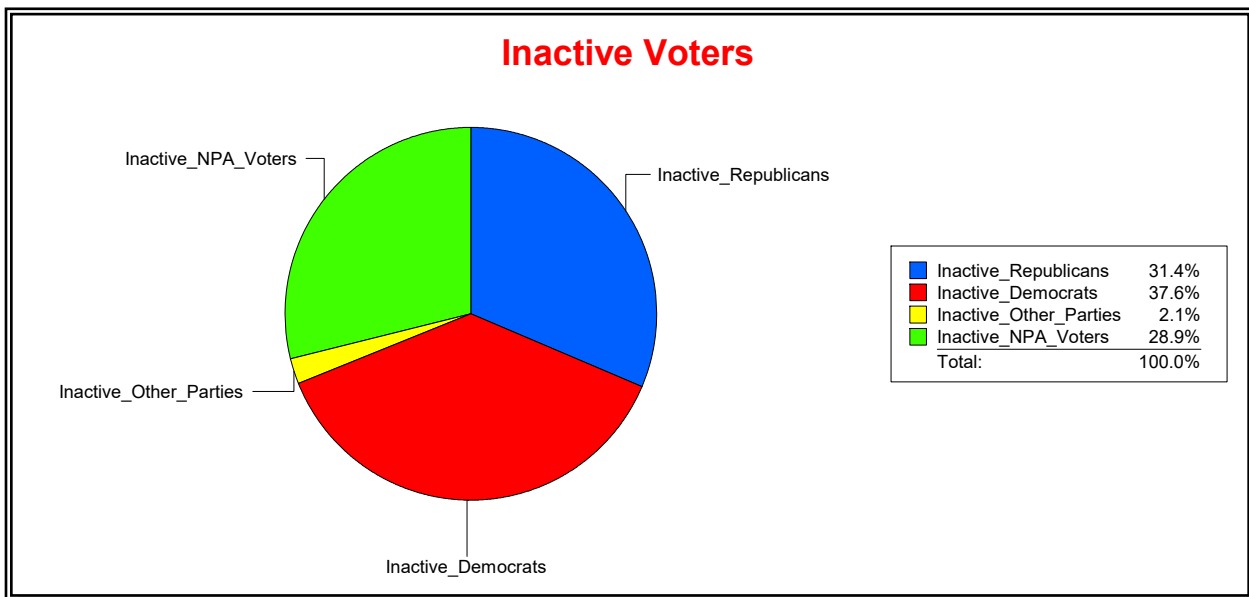

Ron Turner

Supervisor of Elections

Sarasota County, FL

Date 10/2/2023

Time 08:59 AM

Graphs of District Registration

Active Registered Voters

Inactive Voters

District	Total	Dems	Reps	NonP	Other	Total	Dems	Reps	NonP	Other
SARASOTA DIST 2	16,489	5,882	6,280	3,963	364	1,335	502	419	386	28