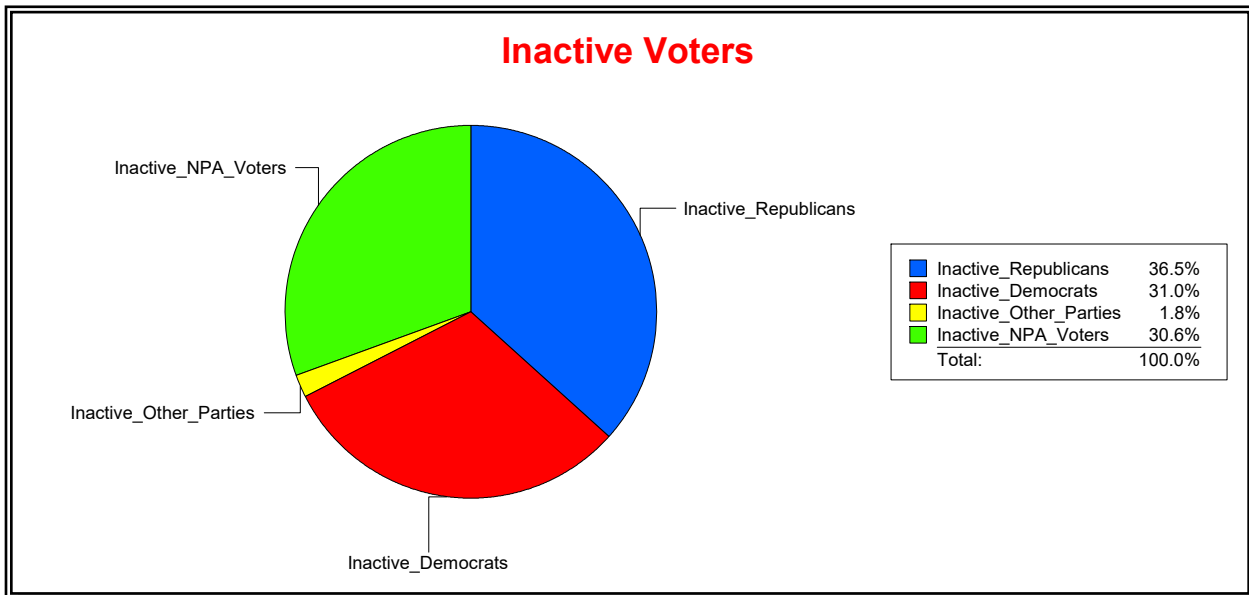

Ron Turner

Supervisor of Elections

Sarasota County, FL

Date 10/2/2023

Time 08:59 AM

Graphs of District Registration

Active Registered Voters

Inactive Voters

<u>District</u>	<u>Total</u>	<u>Dems</u>	<u>Reps</u>	<u>NonP</u>	<u>Other</u>	<u>Total</u>	<u>Dems</u>	<u>Reps</u>	<u>NonP</u>	<u>Other</u>
COUNTYWIDE	350,533	97,116	155,290	90,452	7,675	24,625	7,645	9,000	7,544	436