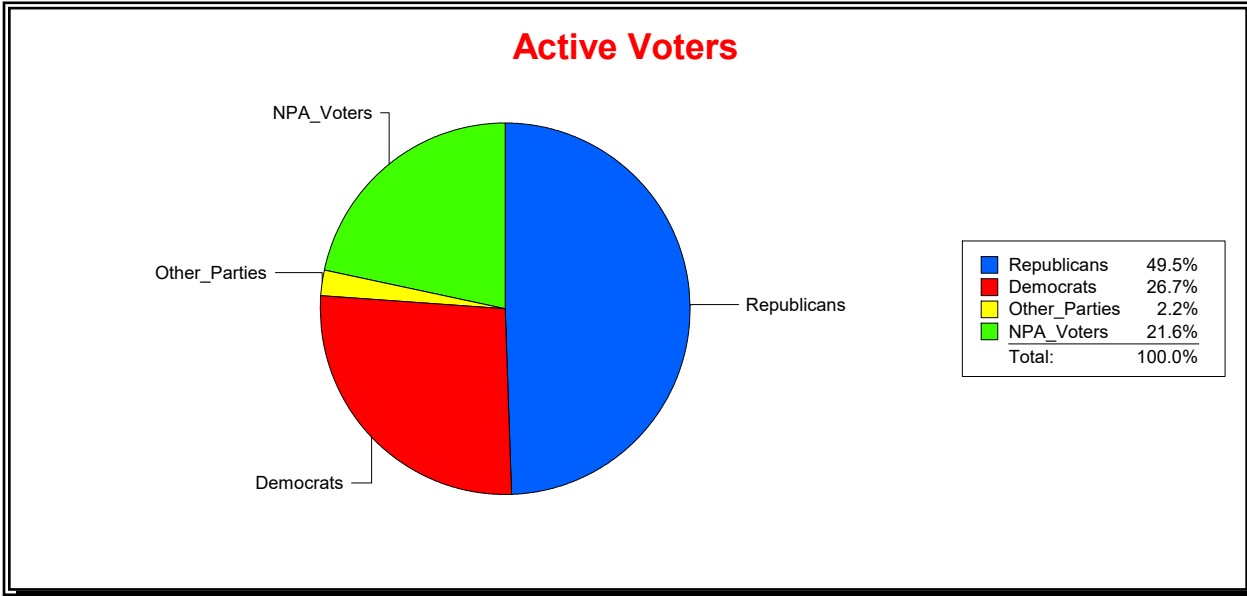

Ron Turner

Supervisor of Elections

Sarasota County, FL

Date 10/2/2023

Time 08:59 AM

Graphs of District Registration

Active Registered Voters

Inactive Voters

<u>District</u>	<u>Total</u>	<u>Dems</u>	<u>Reps</u>	<u>NonP</u>	<u>Other</u>	<u>Total</u>	<u>Dems</u>	<u>Reps</u>	<u>NonP</u>	<u>Other</u>
LONGBOAT KEY	4,664	1,246	2,308	1,008	102	297	93	133	69	2