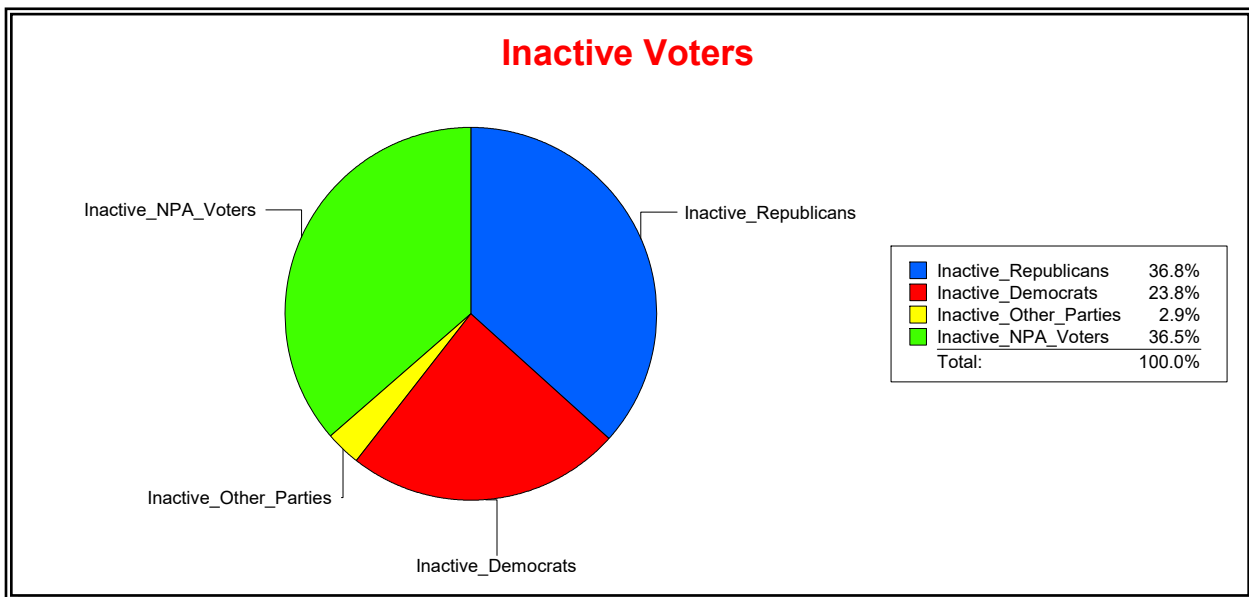

Ron Turner

Supervisor of Elections

Sarasota County, FL

Date 10/2/2023

Time 08:59 AM

Graphs of District Registration

Active Registered Voters

Inactive Voters

<u>District</u>	<u>Total</u>	<u>Dems</u>	<u>Reps</u>	<u>NonP</u>	<u>Other</u>	<u>Total</u>	<u>Dems</u>	<u>Reps</u>	<u>NonP</u>	<u>Other</u>
NORTH PORT DIST 1	10,887	2,467	4,947	3,225	248	655	156	241	239	19