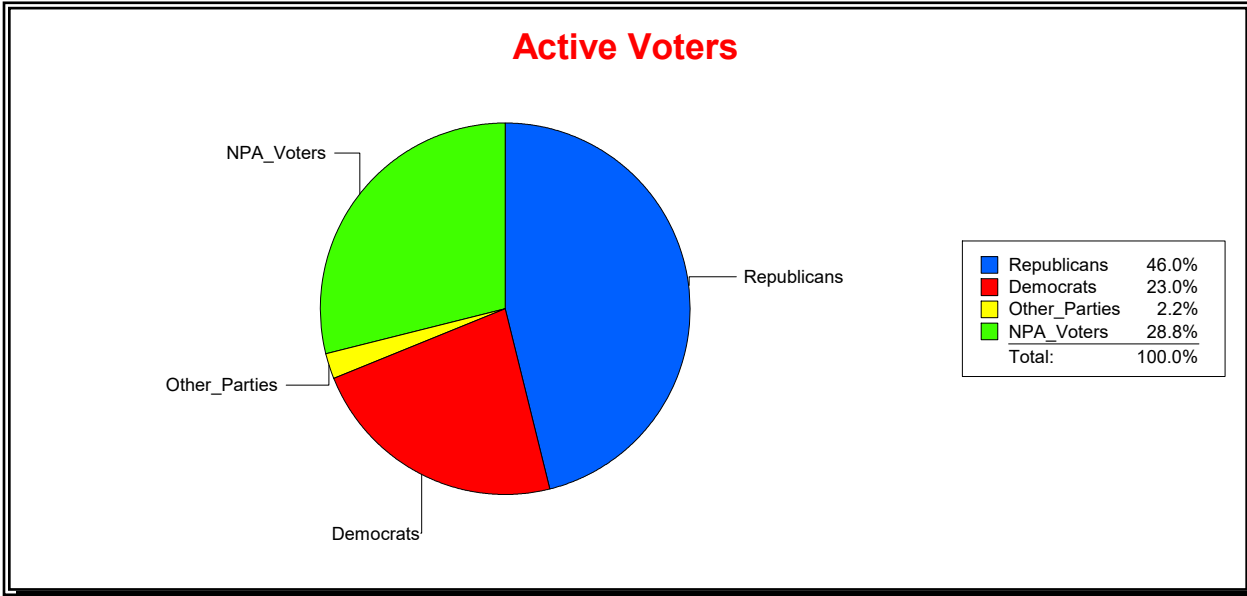

Time 08:59 AM

Graphs of District Registration

Active Registered Voters

Inactive Voters

District

SCHOOL DIST 3

	Total	Dems	Reps	NonP	Other	Total	Dems	Reps	NonP	Other
SCHOOL DIST 3	69,213	15,929	31,819	19,927	1,538	4,790	1,263	1,857	1,579	91