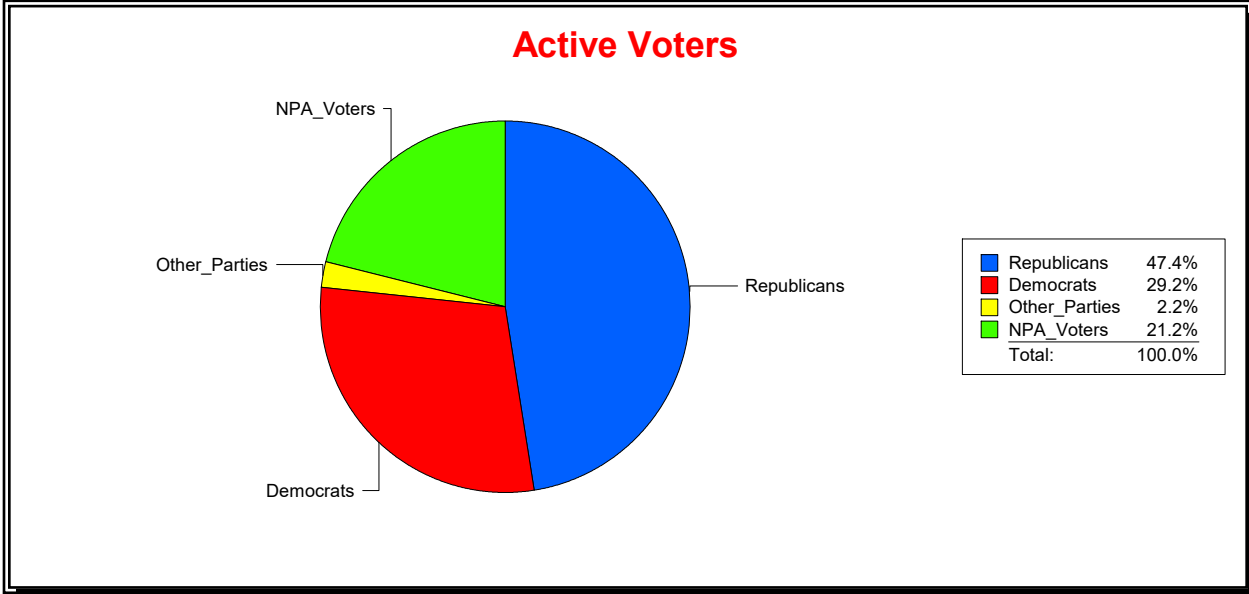

Date 10/2/2023

Time 08:59 AM

Graphs of District Registration

Active Registered Voters

Inactive Voters

District	Total	Dems	Reps	NonP	Other	Total	Dems	Reps	NonP	Other
LONGBOAT KEY 4	401	117	190	85	9	28	8	13	7	0