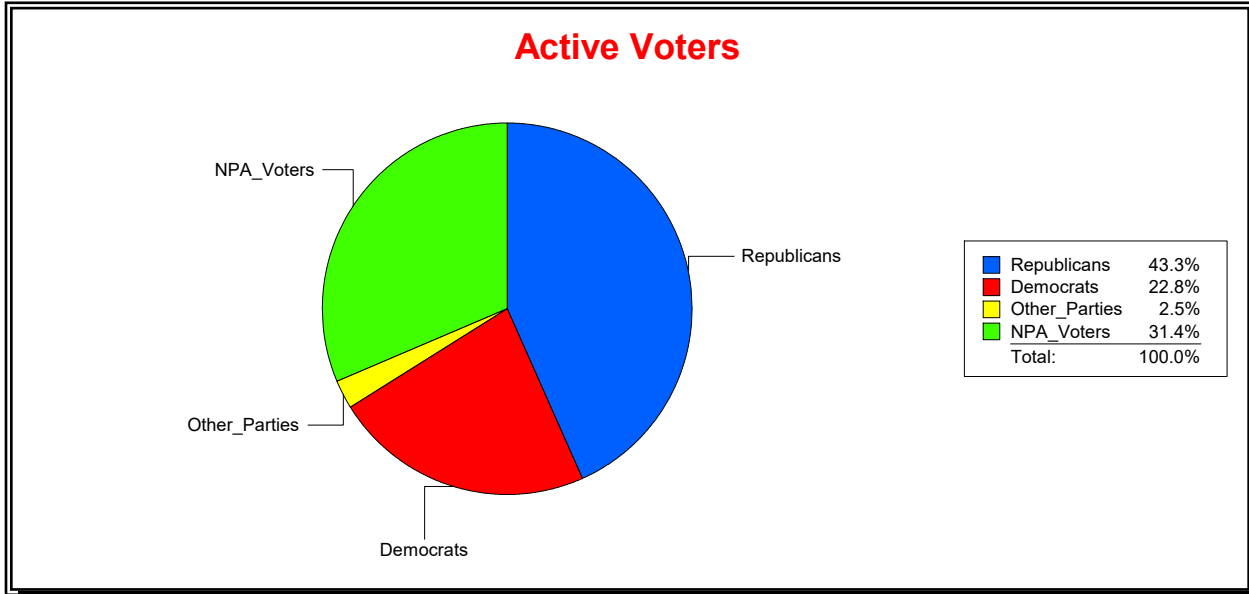

Ron Turner

Supervisor of Elections

Sarasota County, FL

Date 10/2/2023

Time 08:59 AM

Graphs of District Registration

Active Registered Voters

Inactive Voters

<u>District</u>	<u>Total</u>	<u>Dems</u>	<u>Reps</u>	<u>NonP</u>	<u>Other</u>	<u>Total</u>	<u>Dems</u>	<u>Reps</u>	<u>NonP</u>	<u>Other</u>
NORTH PORT DIST 3	10,478	2,387	4,538	3,287	266	746	172	293	271	10