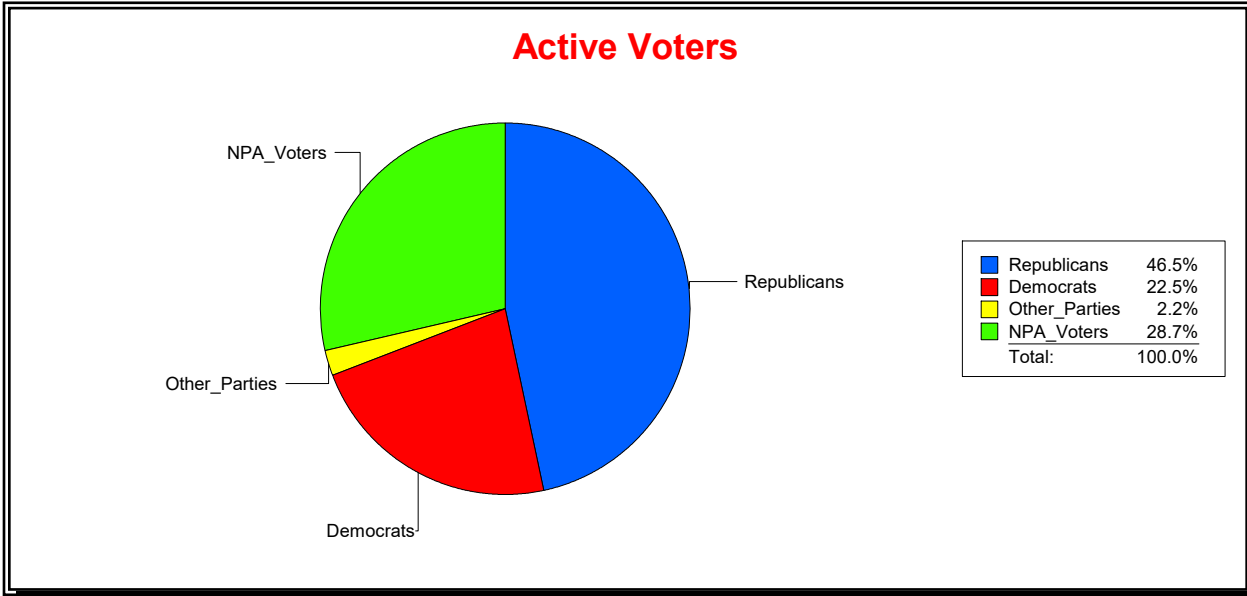

Ron Turner

Supervisor of Elections

Sarasota County, FL

Date 10/2/2023

Time 08:59 AM

Graphs of District Registration

Active Registered Voters

Inactive Voters

District	Total	Dems	Reps	NonP	Other	Total	Dems	Reps	NonP	Other
STONEYBROOK CDD	1,753	395	816	503	39	116	31	44	40	1