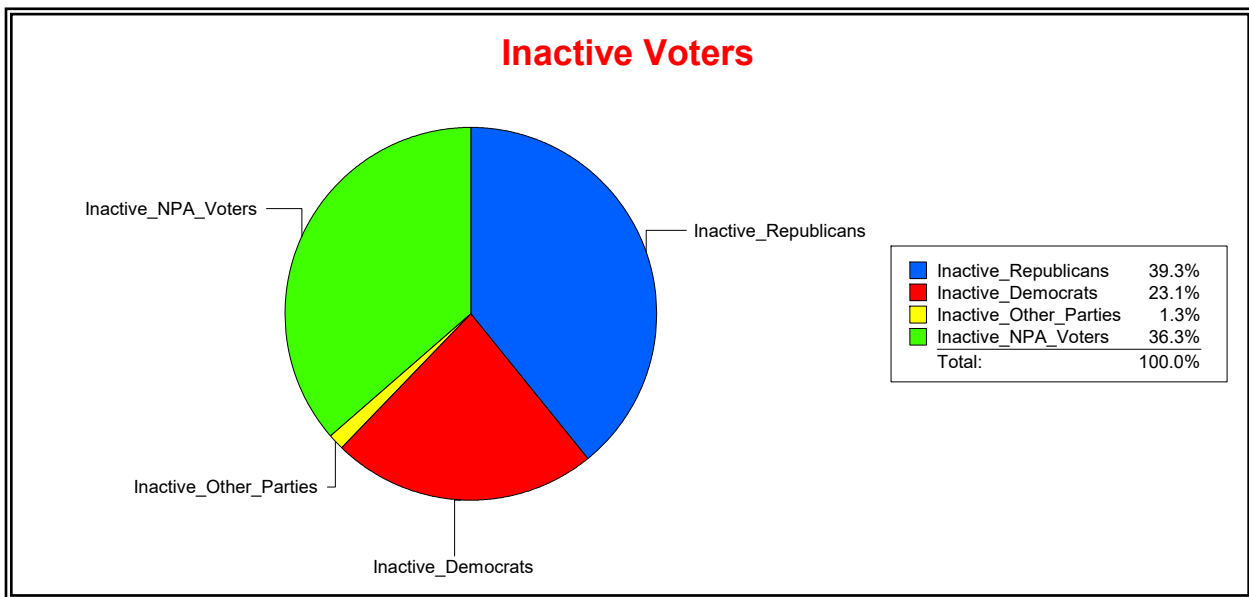

Ron Turner

Supervisor of Elections

Sarasota County, FL

Date 10/2/2023

Time 08:59 AM

Graphs of District Registration

Active Registered Voters

Inactive Voters

<u>District</u>	<u>Total</u>	<u>Dems</u>	<u>Reps</u>	<u>NonP</u>	<u>Other</u>	<u>Total</u>	<u>Dems</u>	<u>Reps</u>	<u>NonP</u>	<u>Other</u>
NORTH PORT DIST 3	10,478	2,387	4,538	3,287	266	746	172	293	271	10