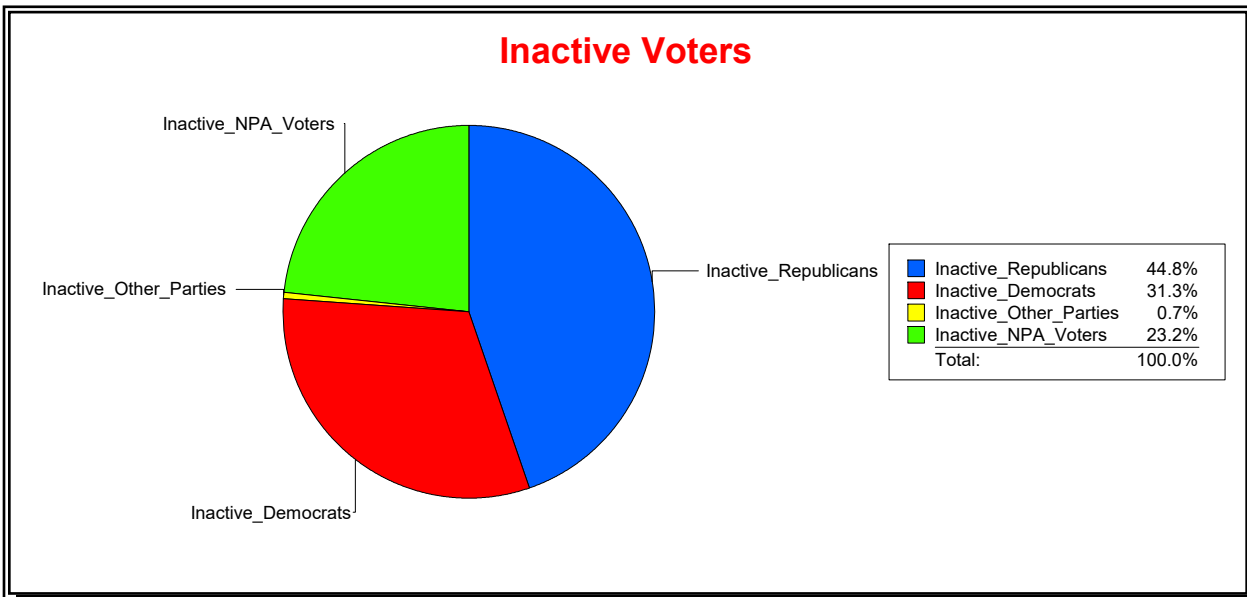

Ron Turner

Supervisor of Elections

Sarasota County, FL

Date 10/2/2023

Time 08:59 AM

Graphs of District Registration

Active Registered Voters

Inactive Voters

<u>District</u>	<u>Total</u>	<u>Dems</u>	<u>Reps</u>	<u>NonP</u>	<u>Other</u>	<u>Total</u>	<u>Dems</u>	<u>Reps</u>	<u>NonP</u>	<u>Other</u>
LONGBOAT KEY	4,664	1,246	2,308	1,008	102	297	93	133	69	2