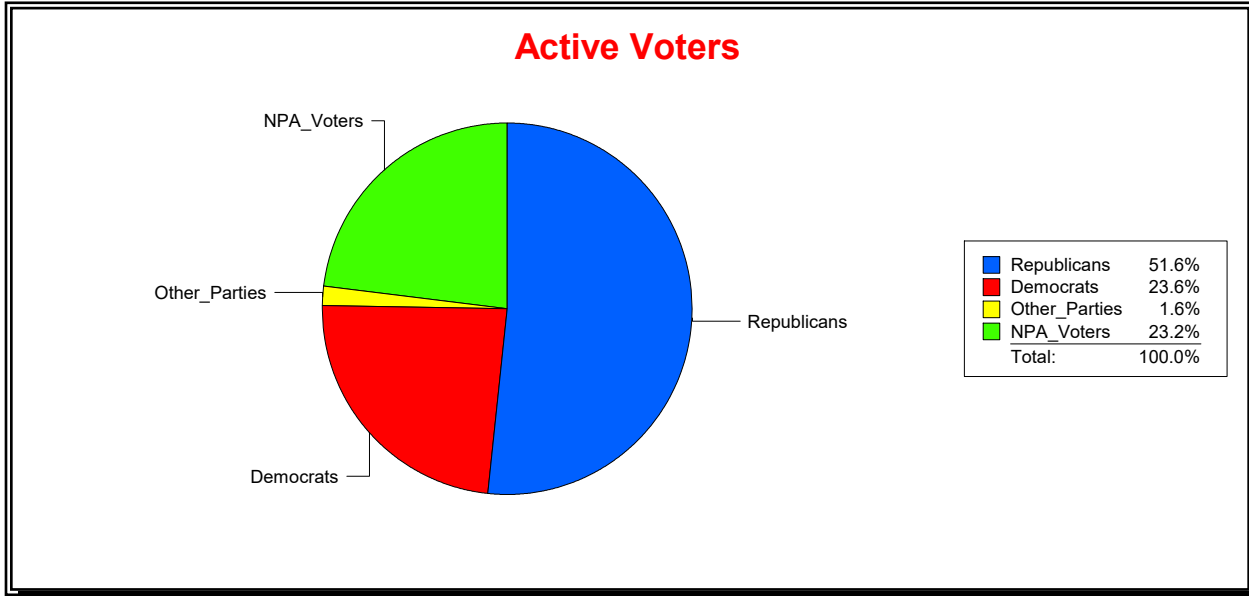

Date 10/2/2023

Time 08:59 AM

Graphs of District Registration

Active Registered Voters

Inactive Voters

District	Total	Dems	Reps	NonP	Other	Total	Dems	Reps	NonP	Other
BLACKBURN CREEK	2,417	571	1,247	560	39	86	20	41	24	1