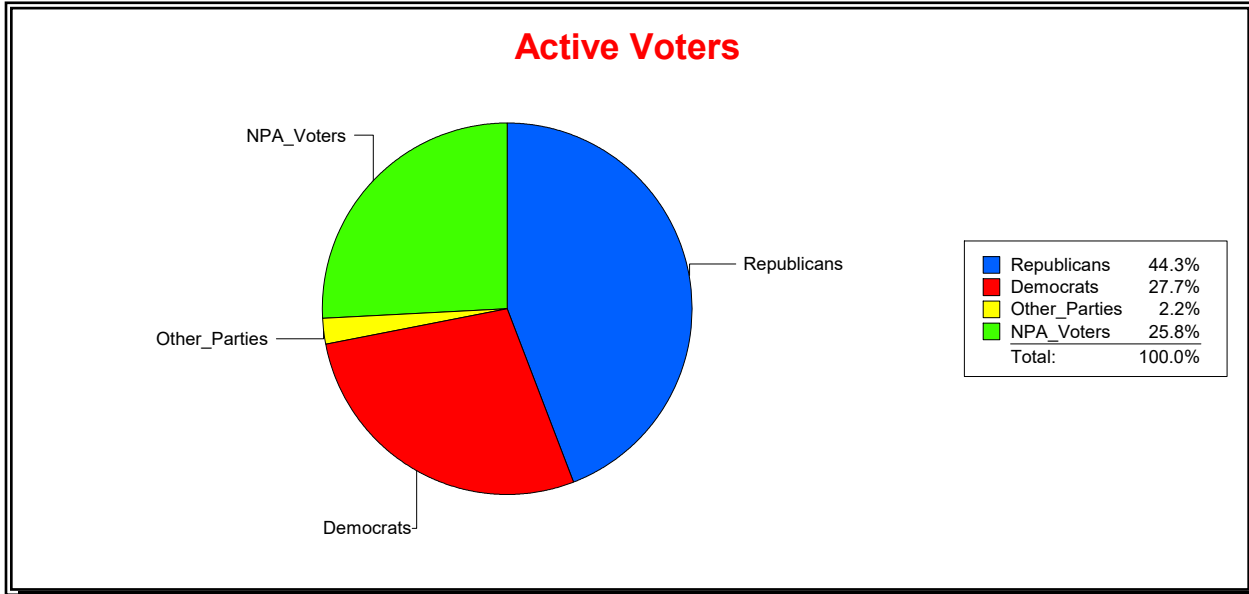

Ron Turner

Supervisor of Elections

Sarasota County, FL

Date 10/2/2023

Time 08:59 AM

Graphs of District Registration

Active Registered Voters

Inactive Voters

<u>District</u>	<u>Total</u>	<u>Dems</u>	<u>Reps</u>	<u>NonP</u>	<u>Other</u>	<u>Total</u>	<u>Dems</u>	<u>Reps</u>	<u>NonP</u>	<u>Other</u>
COUNTYWIDE	350,533	97,116	155,290	90,452	7,675	24,625	7,645	9,000	7,544	436