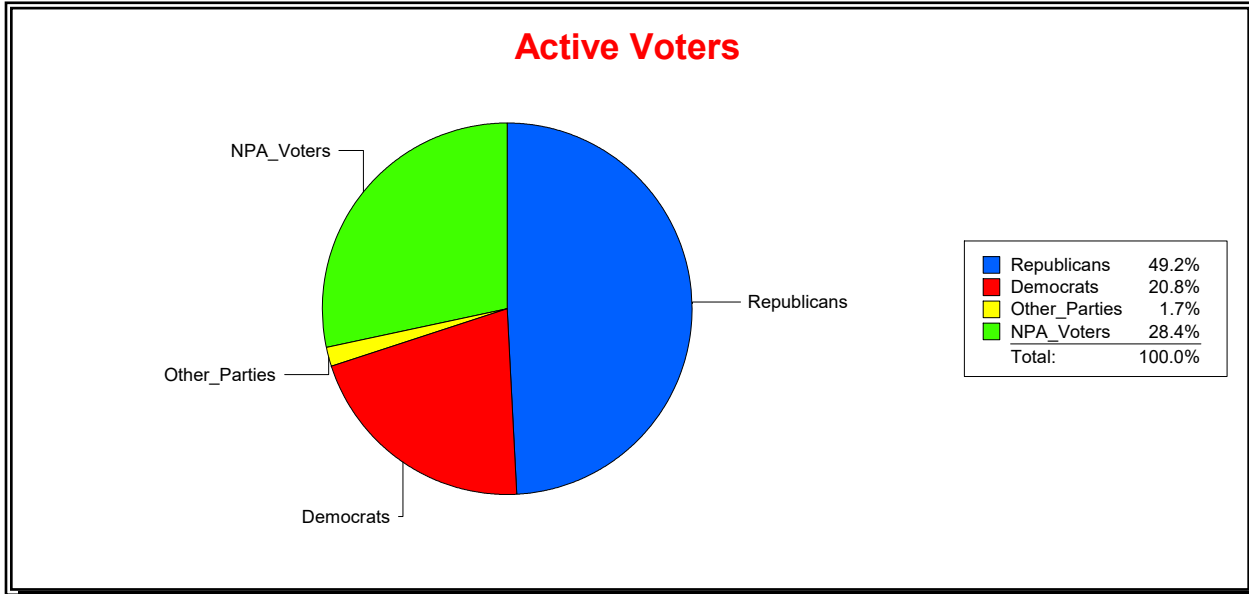

Ron Turner

Supervisor of Elections

Sarasota County, FL

Date 10/2/2023

Time 08:59 AM

Graphs of District Registration

Active Registered Voters

Inactive Voters

District	Total	Dems	Reps	NonP	Other	Total	Dems	Reps	NonP	Other
LAKESIDE PLANT CDD	885	184	435	251	15	64	19	23	21	1