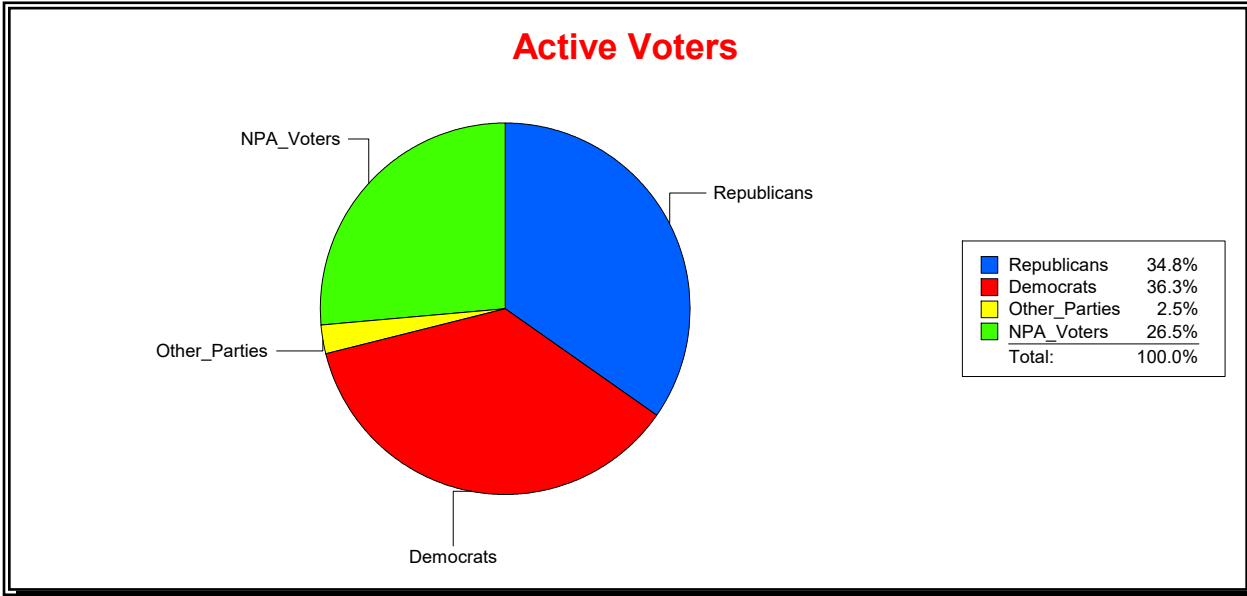

Ron Turner

Supervisor of Elections

Sarasota County, FL

Date 10/2/2023

Time 08:59 AM

Graphs of District Registration

Active Registered Voters

Inactive Voters

<u>District</u>	<u>Total</u>	<u>Dems</u>	<u>Reps</u>	<u>NonP</u>	<u>Other</u>	<u>Total</u>	<u>Dems</u>	<u>Reps</u>	<u>NonP</u>	<u>Other</u>
SARASOTA DIST 3	10,694	3,881	3,720	2,829	264	1,049	378	307	344	20