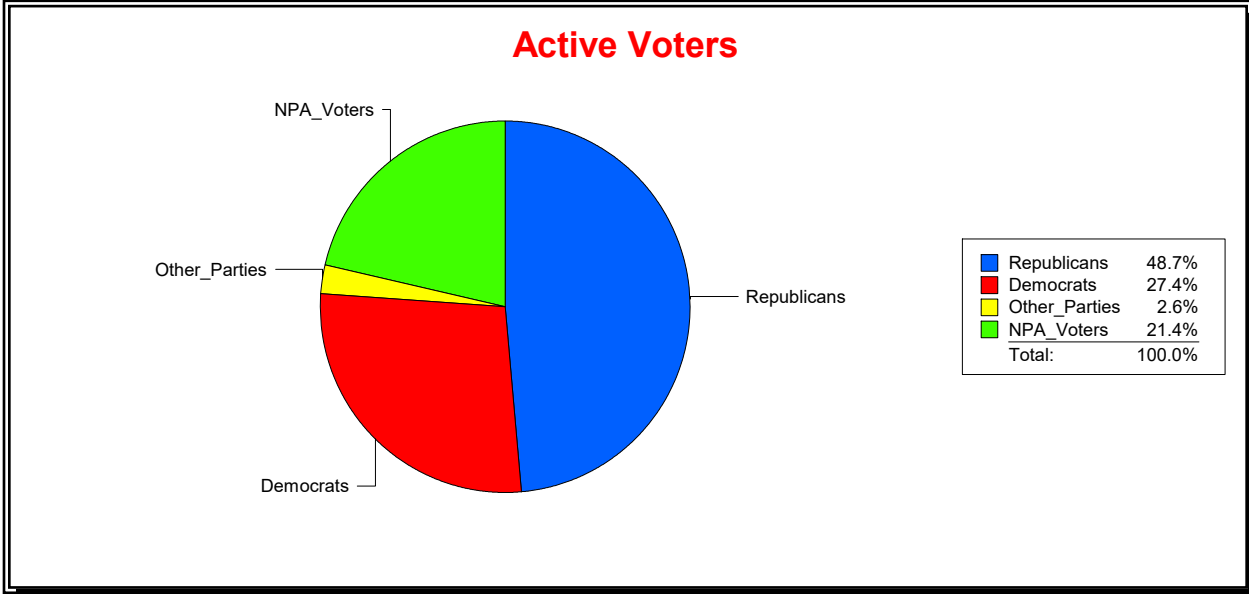

Ron Turner

Supervisor of Elections

Sarasota County, FL

Date 10/2/2023

Time 08:59 AM

Graphs of District Registration

Active Registered Voters

Inactive Voters

District	Total	Dems	Reps	NonP	Other	Total	Dems	Reps	NonP	Other
LONGBOAT KEY BEACH A	1,836	503	894	392	47	133	46	54	31	2