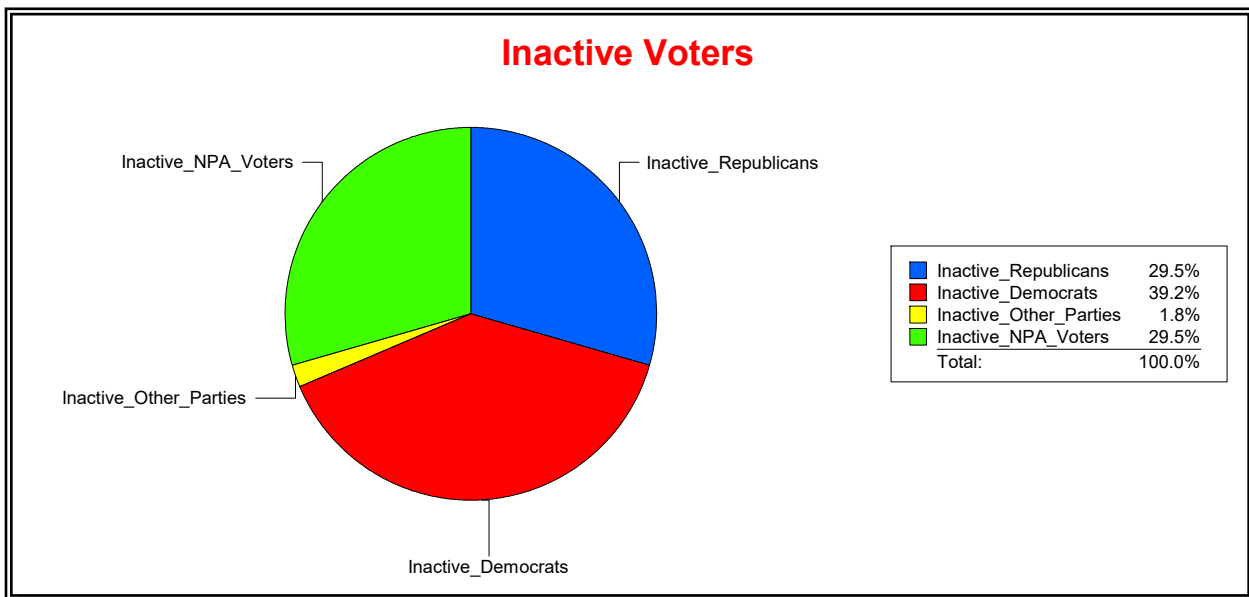

Ron Turner

Supervisor of Elections

Sarasota County, FL

Date 10/2/2023

Time 08:59 AM

Graphs of District Registration

Active Registered Voters

Inactive Voters

<u>District</u>	<u>Total</u>	<u>Dems</u>	<u>Reps</u>	<u>NonP</u>	<u>Other</u>	<u>Total</u>	<u>Dems</u>	<u>Reps</u>	<u>NonP</u>	<u>Other</u>
SCHOOL DIST 1	63,210	23,515	22,267	15,912	1,516	5,536	2,168	1,634	1,632	102