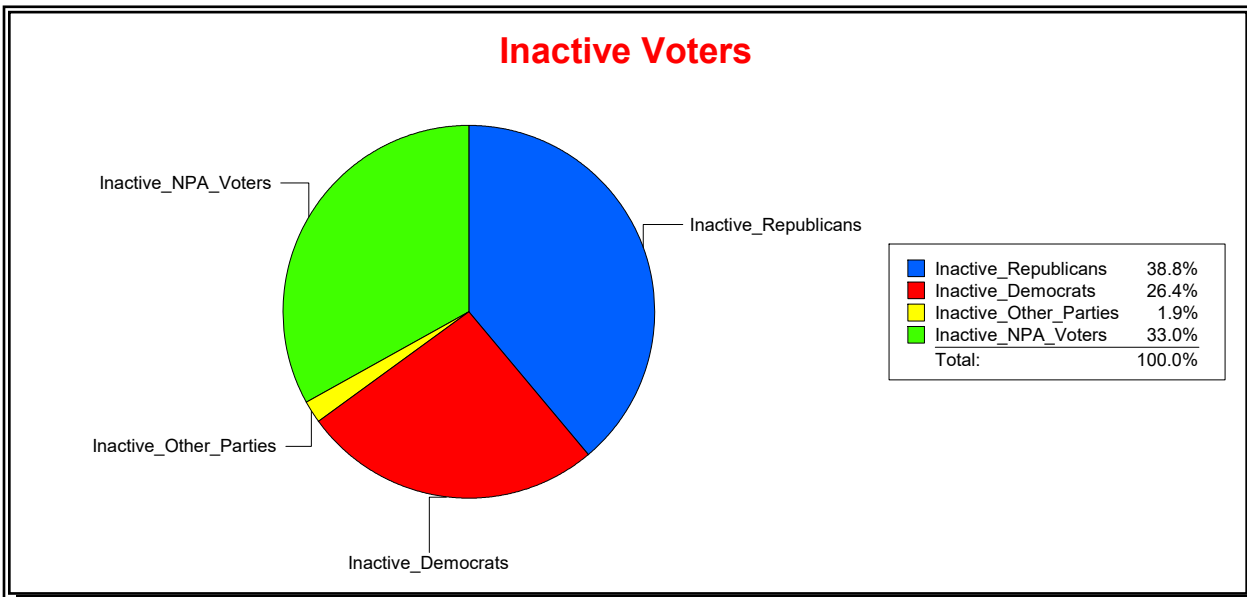

Time 08:59 AM

Graphs of District Registration

Active Registered Voters

Inactive Voters

District

SCHOOL DIST 3

	Total	Dems	Reps	NonP	Other	Total	Dems	Reps	NonP	Other
SCHOOL DIST 3	69,213	15,929	31,819	19,927	1,538	4,790	1,263	1,857	1,579	91