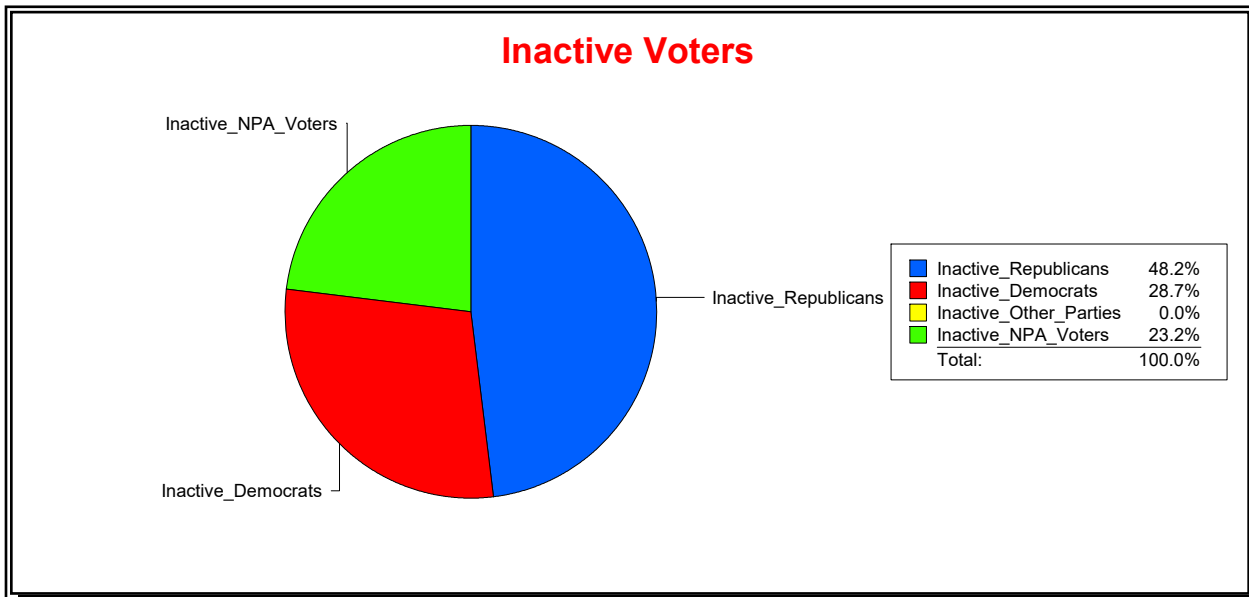

Ron Turner

Supervisor of Elections

Sarasota County, FL

Date 10/2/2023

Time 08:59 AM

Graphs of District Registration

Active Registered Voters

Inactive Voters

District	Total	Dems	Reps	NonP	Other	Total	Dems	Reps	NonP	Other
LONGBOAT KEY BEACH B	2,828	743	1,414	616	55	164	47	79	38	0