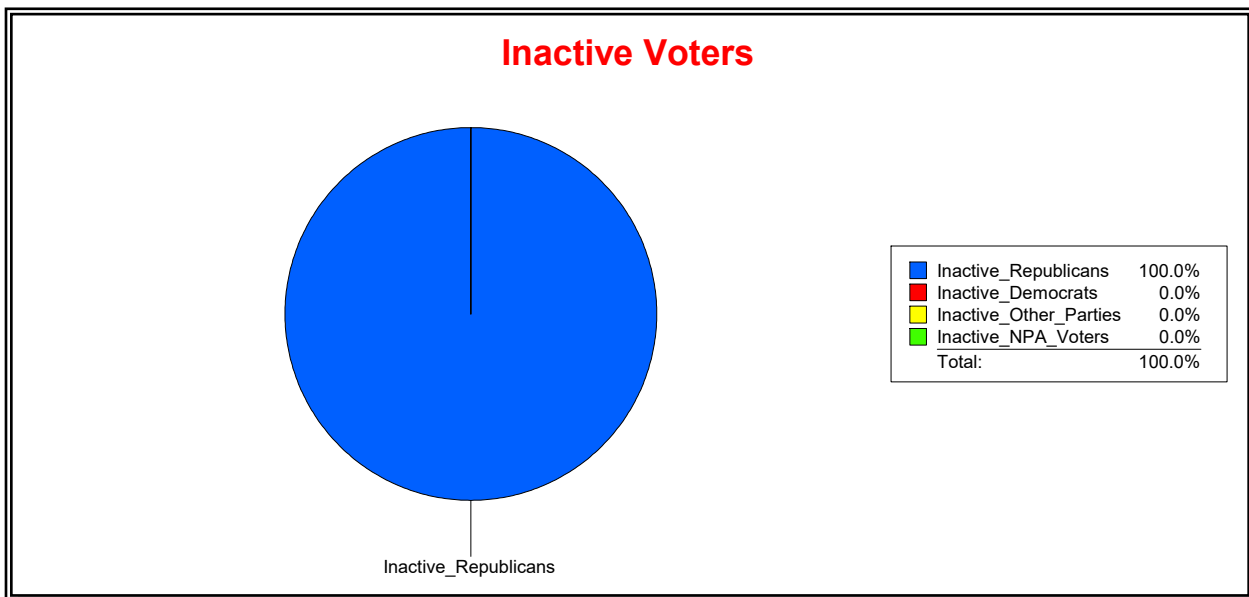

District	Total	Dems	Reps	NonP	Other	Total	Dems	Reps	NonP	Other
WINDWARD AT LWR CDD	273	51	152	60	10	3	0	3	0	0

Ron Turner

Supervisor of Elections

Sarasota County, FL

Date 10/2/2023

Time 08:59 AM

Graphs of District Registration