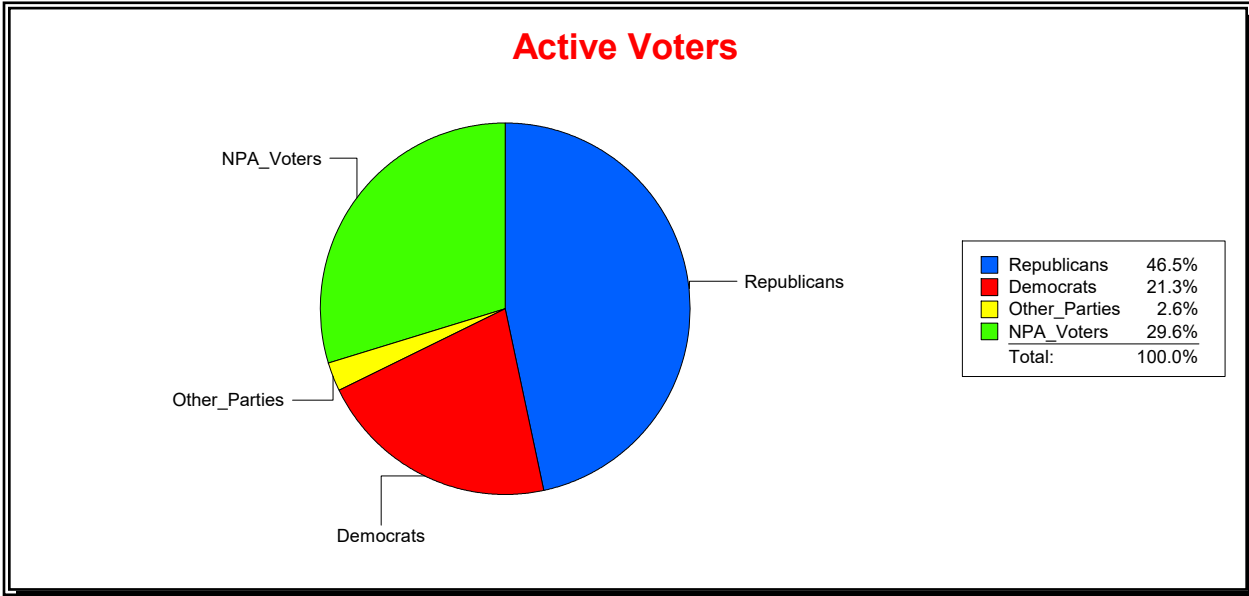

Ron Turner

Supervisor of Elections

Sarasota County, FL

Date 10/2/2023

Time 08:59 AM

Graphs of District Registration

Active Registered Voters

Inactive Voters

District	Total	Dems	Reps	NonP	Other	Total	Dems	Reps	NonP	Other
NORTH PORT 2	12,923	2,749	6,014	3,828	332	871	230	337	286	18