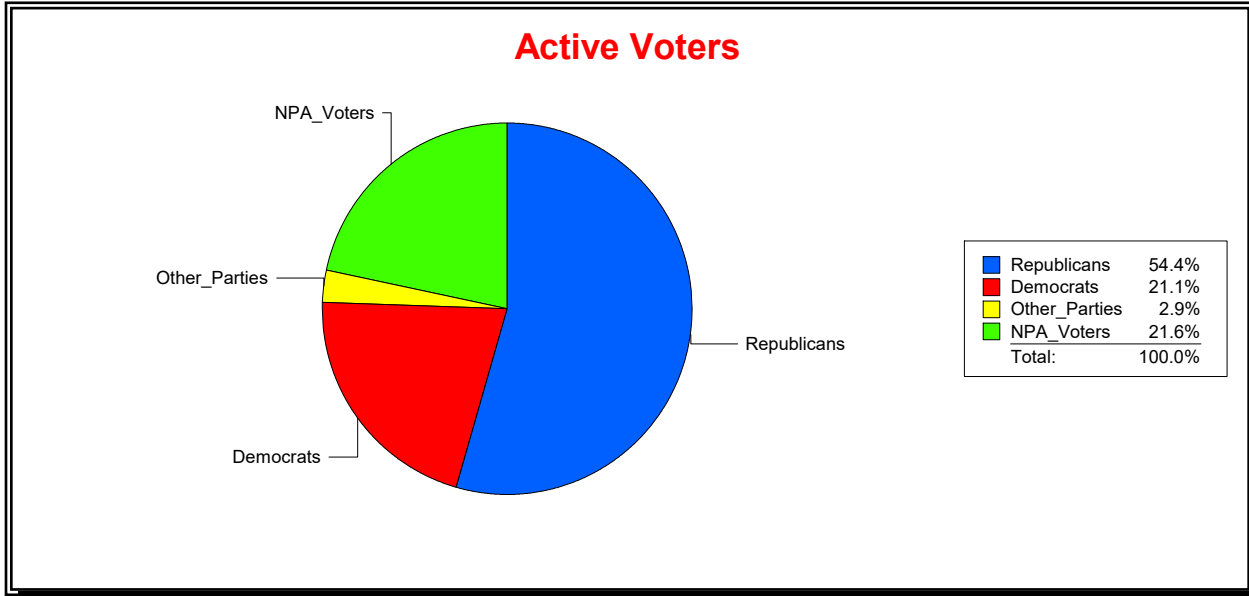

Supervisor of Elections

Sarasota County, FL

Date 10/2/2023

Time 08:59 AM

Graphs of District Registration

Active Registered Voters

Inactive Voters

District	Total	Dems	Reps	NonP	Other	Total	Dems	Reps	NonP	Other
LBK DISTRICT 1	1,462	308	796	316	42	102	27	49	24	2