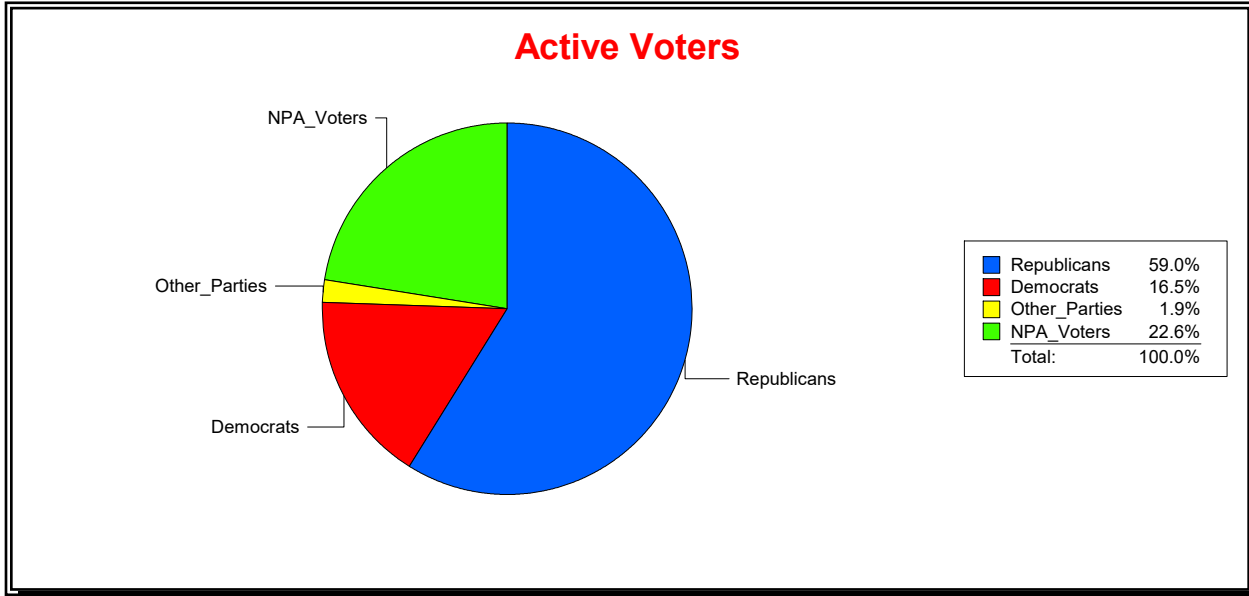

Ron Turner

Supervisor of Elections

Sarasota County, FL

Date 10/2/2023

Time 08:59 AM

Graphs of District Registration

Active Registered Voters

Inactive Voters

District	Total	Dems	Reps	NonP	Other	Total	Dems	Reps	NonP	Other
TOSCANA ISLES CDD	1,150	190	678	260	22	24	3	14	7	0