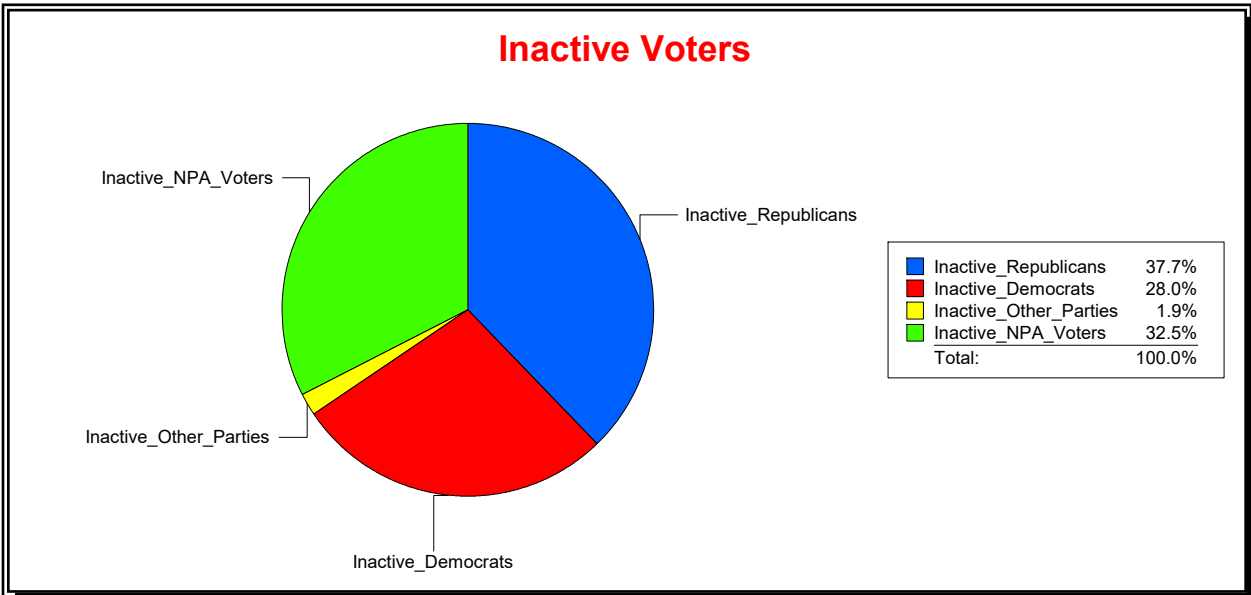

Ron Turner

Supervisor of Elections

Sarasota County, FL

Date 10/2/2023

Time 08:59 AM

Graphs of District Registration

Active Registered Voters

Inactive Voters

<u>District</u>	<u>Total</u>	<u>Dems</u>	<u>Reps</u>	<u>NonP</u>	<u>Other</u>	<u>Total</u>	<u>Dems</u>	<u>Reps</u>	<u>NonP</u>	<u>Other</u>
NORTH PORT DIST 5	17,226	3,989	8,045	4,823	369	1,069	299	403	347	20