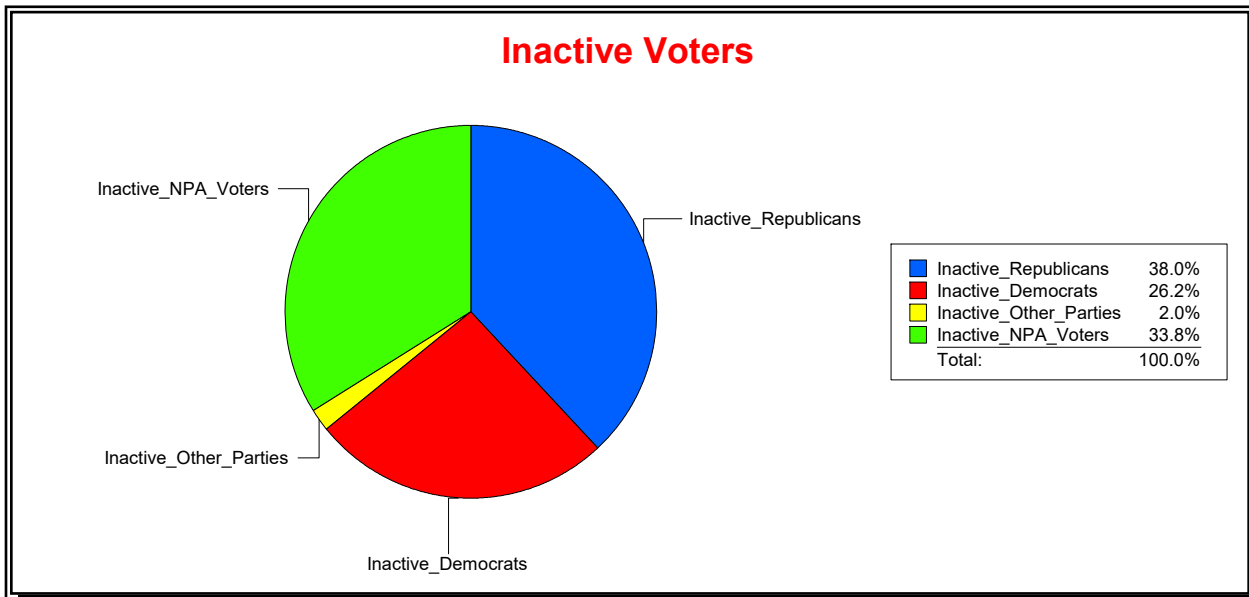

Ron Turner

Supervisor of Elections

Sarasota County, FL

Date 10/2/2023

Time 08:59 AM

Graphs of District Registration

Active Registered Voters

Inactive Voters

District	Total	Dems	Reps	NonP	Other	Total	Dems	Reps	NonP	Other
NORTH PORT	60,433	13,826	27,531	17,676	1,400	3,988	1,046	1,515	1,347	80