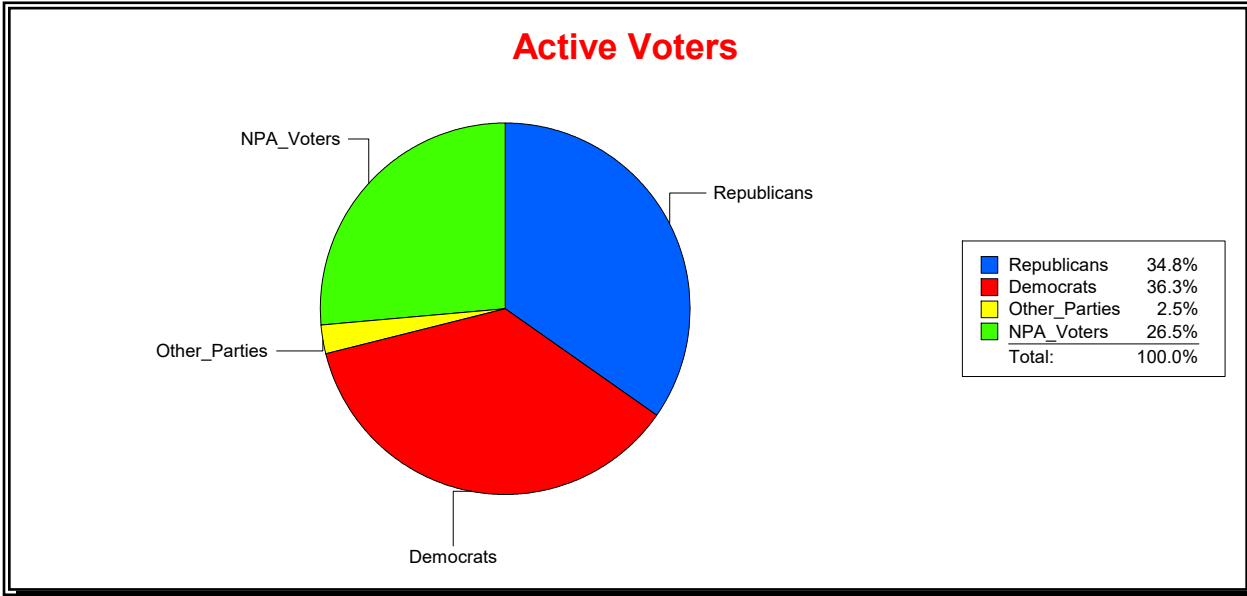

Ron Turner

Supervisor of Elections

Sarasota County, FL

Date 10/2/2023

Time 08:59 AM

Graphs of District Registration

Active Registered Voters

Inactive Voters

District	Total	Dems	Reps	NonP	Other	Total	Dems	Reps	NonP	Other
SARASOTA 3	10,694	3,881	3,720	2,829	264	1,049	378	307	344	20