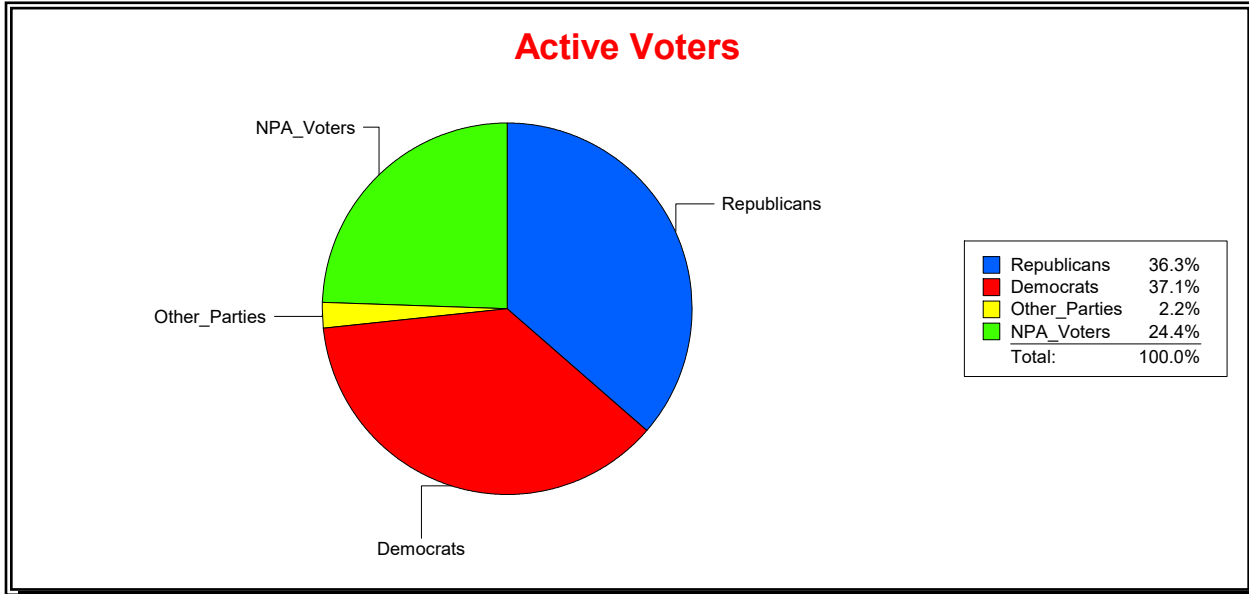

Ron Turner

Supervisor of Elections

Sarasota County, FL

Date 10/2/2023

Time 08:59 AM

Graphs of District Registration

Active Registered Voters

Inactive Voters

District	Total	Dems	Reps	NonP	Other	Total	Dems	Reps	NonP	Other
SOIL AND WATER DIST 2	64,256	23,810	23,357	15,673	1,416	5,554	2,101	1,683	1,675	95