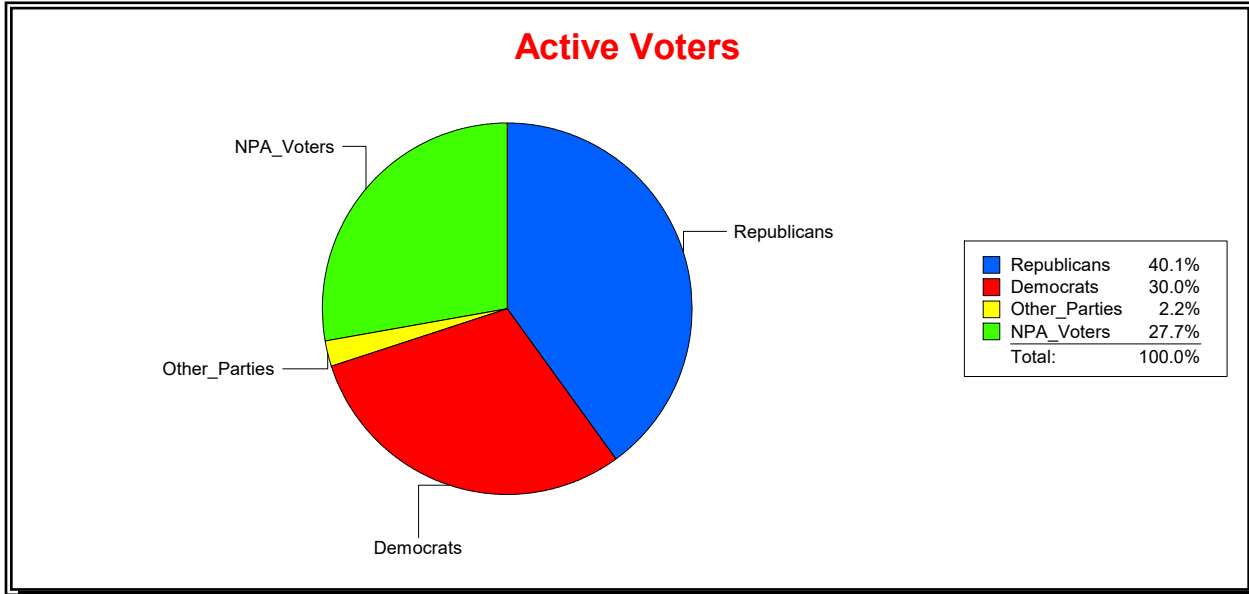

Ron Turner

Supervisor of Elections

Sarasota County, FL

Date 10/2/2023

Time 08:59 AM

Graphs of District Registration

Active Registered Voters

Inactive Voters

District	Total	Dems	Reps	NonP	Other	Total	Dems	Reps	NonP	Other
HLDY PK PK & REC DIST	534	160	214	148	12	54	20	21	13	0