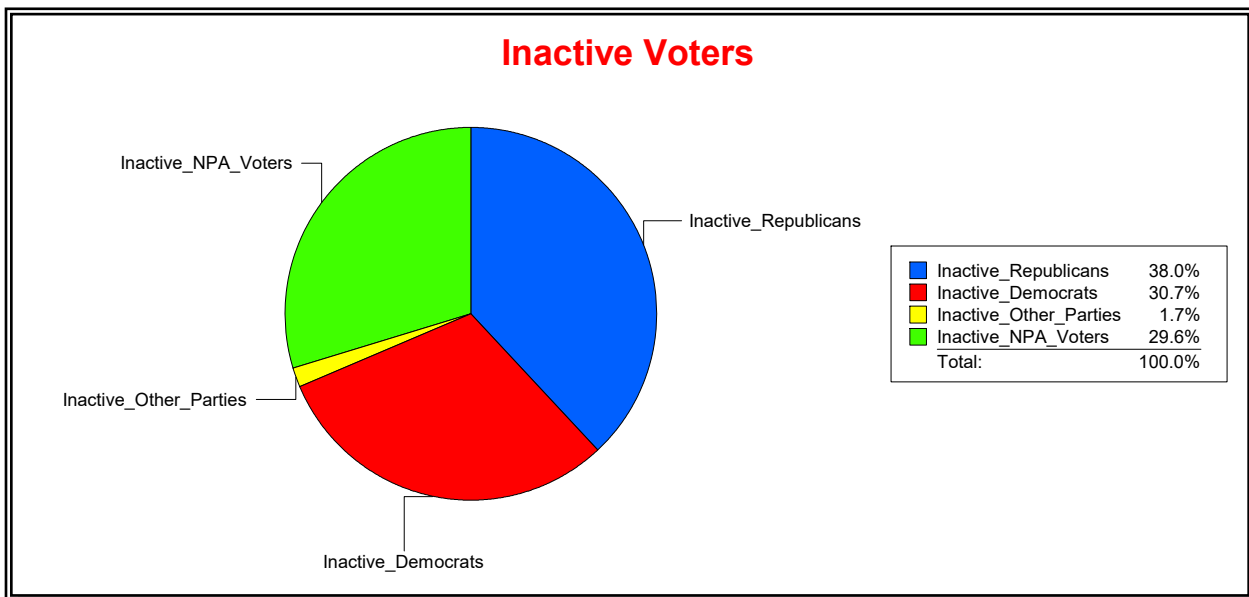

District	Total	Dems	Reps	NonP	Other	Total	Dems	Reps	NonP	Other
HOSPITAL BOARD CENTRAL	119,398	32,938	54,411	29,512	2,537	7,964	2,444	3,023	2,360	137

Ron Turner

Supervisor of Elections

Sarasota County, FL