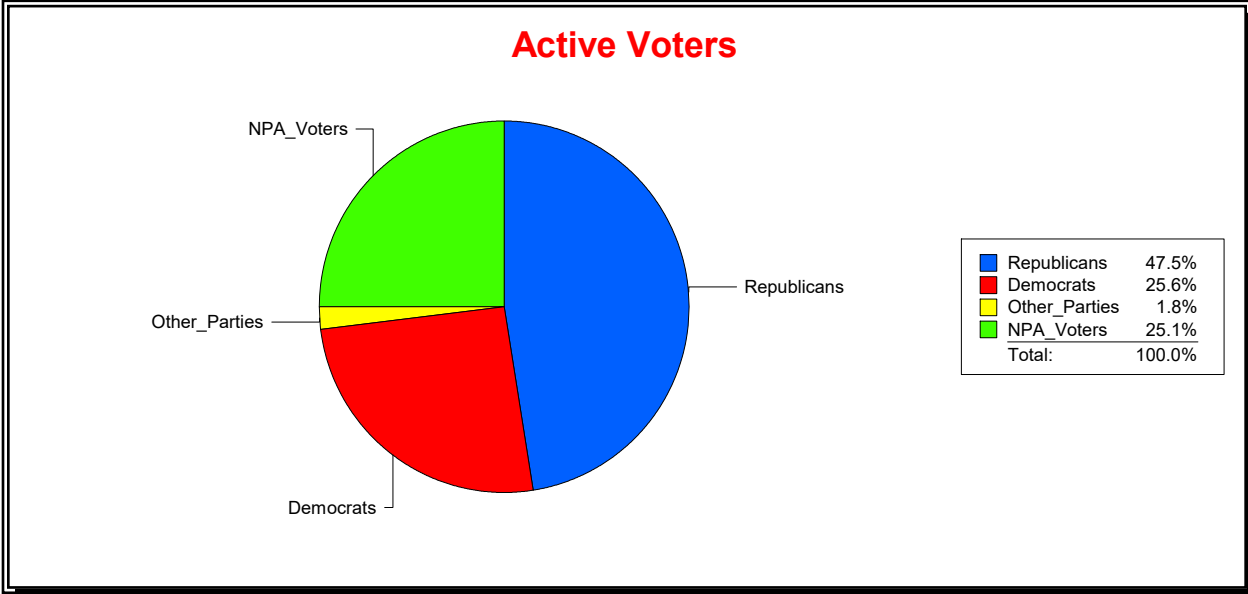

Ron Turner

Supervisor of Elections

Sarasota County, FL

Date 10/2/2023

Time 08:59 AM

Graphs of District Registration

Active Registered Voters

Inactive Voters

<u>District</u>	<u>Total</u>	<u>Dems</u>	<u>Reps</u>	<u>NonP</u>	<u>Other</u>	<u>Total</u>	<u>Dems</u>	<u>Reps</u>	<u>NonP</u>	<u>Other</u>
VENICE 1	22,800	5,845	10,826	5,714	415	1,508	410	629	448	21