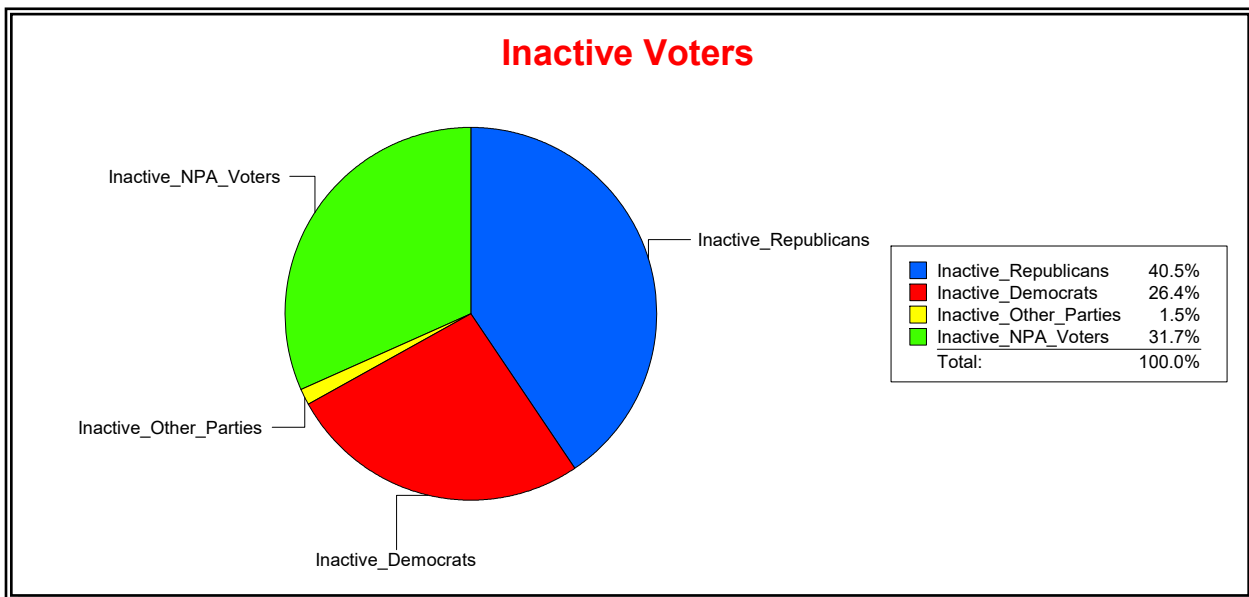

Ron Turner

Supervisor of Elections

Sarasota County, FL

Date 10/2/2023

Time 08:59 AM

Graphs of District Registration

Active Registered Voters

Inactive Voters

District	Total	Dems	Reps	NonP	Other	Total	Dems	Reps	NonP	Other
SOIL AND WATER DIST 3	74,103	17,988	35,193	19,476	1,446	4,894	1,291	1,982	1,550	71