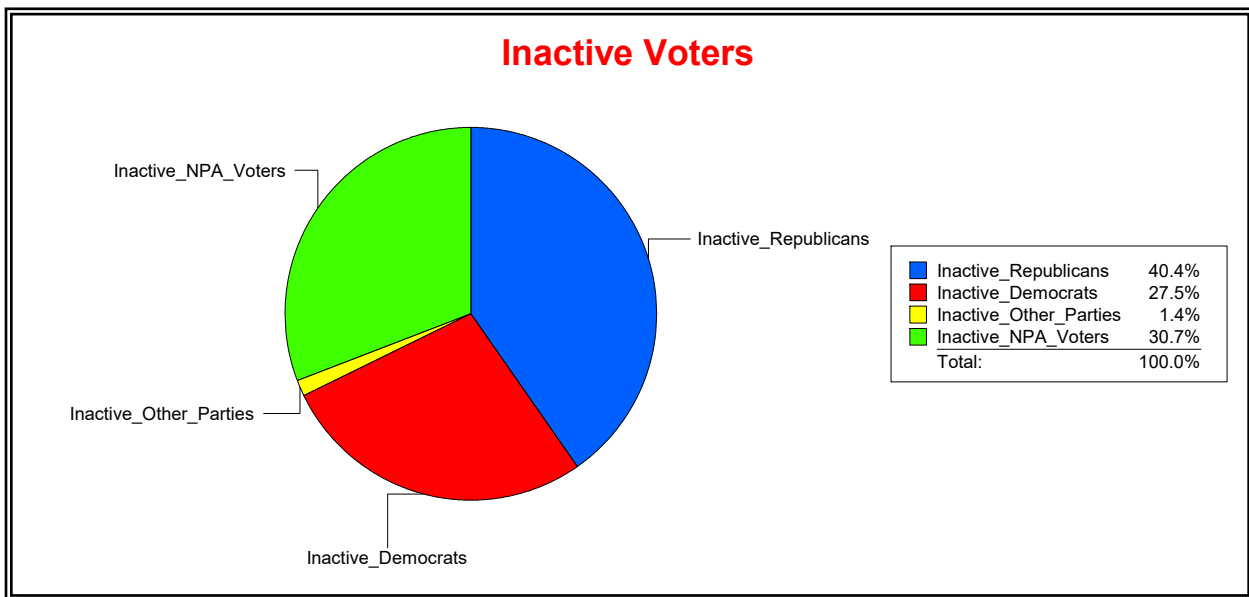

Ron Turner

Supervisor of Elections

Sarasota County, FL

Date 10/2/2023

Time 08:59 AM

Graphs of District Registration

Active Registered Voters

Inactive Voters

<u>District</u>	<u>Total</u>	<u>Dems</u>	<u>Reps</u>	<u>NonP</u>	<u>Other</u>	<u>Total</u>	<u>Dems</u>	<u>Reps</u>	<u>NonP</u>	<u>Other</u>
STATE HOUSE DIST 75	57,639	13,698	27,433	15,304	1,204	3,779	1,038	1,527	1,162	52