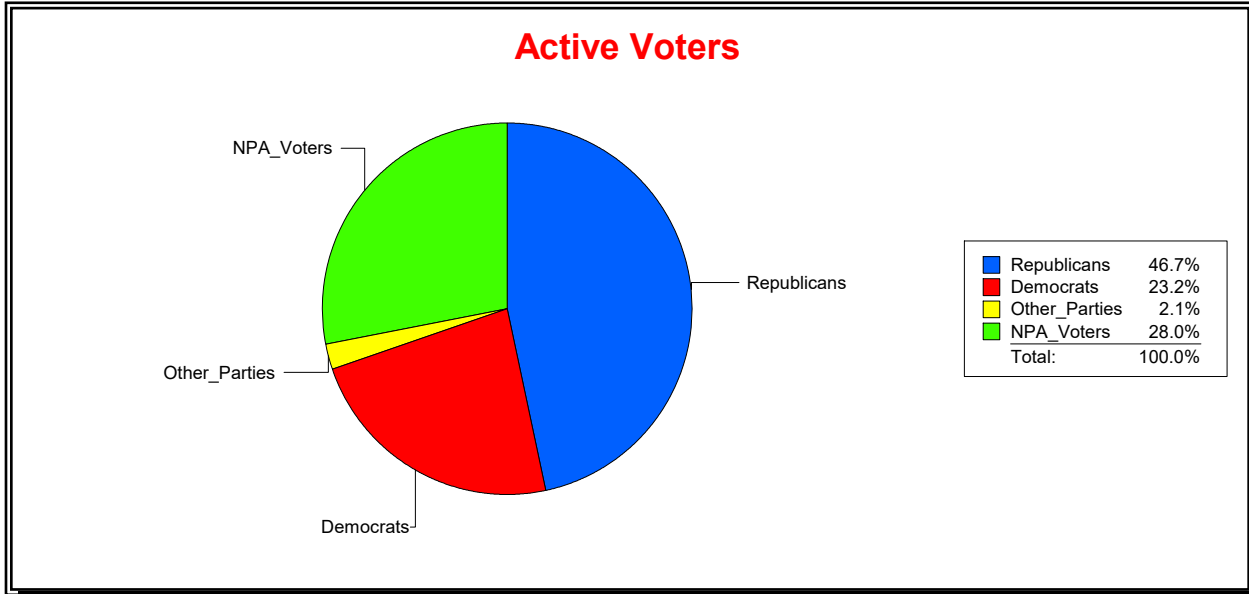

Ron Turner

Supervisor of Elections

Sarasota County, FL

Date 10/2/2023

Time 08:59 AM

Graphs of District Registration

Active Registered Voters

Inactive Voters

<u>District</u>	<u>Total</u>	<u>Dems</u>	<u>Reps</u>	<u>NonP</u>	<u>Other</u>	<u>Total</u>	<u>Dems</u>	<u>Reps</u>	<u>NonP</u>	<u>Other</u>
NORTH PORT 5	17,226	3,989	8,045	4,823	369	1,069	299	403	347	20