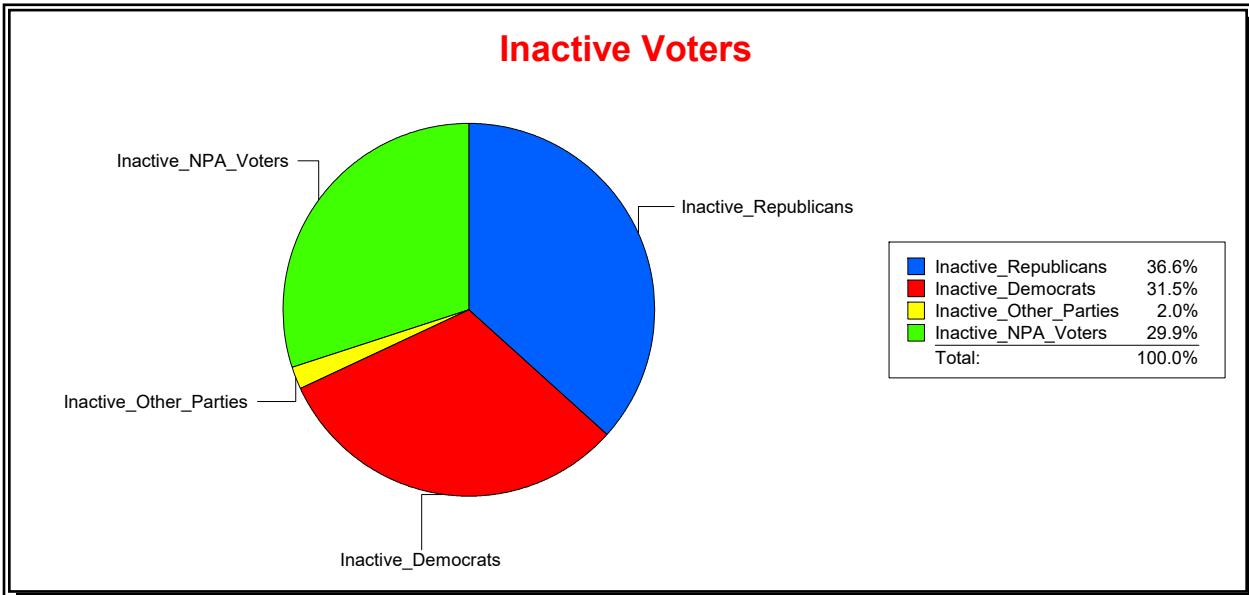

Ron Turner

Supervisor of Elections

Sarasota County, FL

Date 10/2/2023

Time 08:59 AM

Graphs of District Registration

Active Registered Voters

Inactive Voters

District	Total	Dems	Reps	NonP	Other	Total	Dems	Reps	NonP	Other
CNTY COMM DIST 4	72,970	19,992	33,253	18,111	1,614	4,789	1,509	1,752	1,432	96