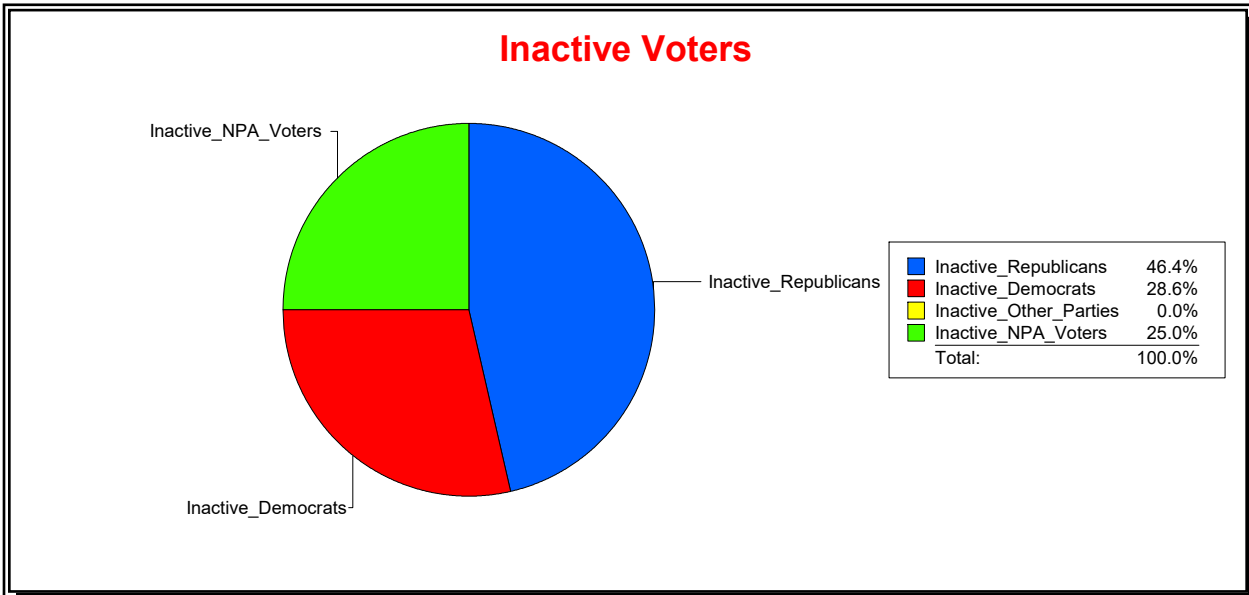

Date 10/2/2023

Time 08:59 AM

Graphs of District Registration

Active Registered Voters

Inactive Voters

District	Total	Dems	Reps	NonP	Other	Total	Dems	Reps	NonP	Other
LONGBOAT KEY 4	401	117	190	85	9	28	8	13	7	0