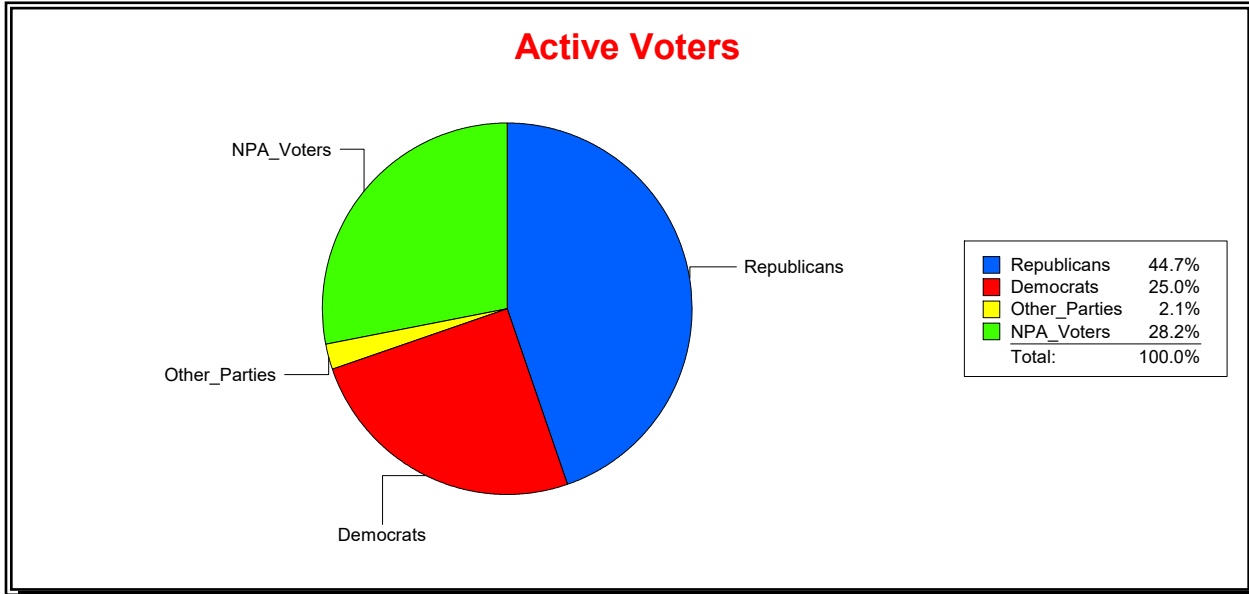

Ron Turner

Supervisor of Elections

Sarasota County, FL

Date 10/2/2023

Time 08:59 AM

Graphs of District Registration

Active Registered Voters

Inactive Voters

<u>District</u>	<u>Total</u>	<u>Dems</u>	<u>Reps</u>	<u>NonP</u>	<u>Other</u>	<u>Total</u>	<u>Dems</u>	<u>Reps</u>	<u>NonP</u>	<u>Other</u>
NORTH PORT DIST 4	8,919	2,234	3,987	2,513	185	647	189	241	204	13