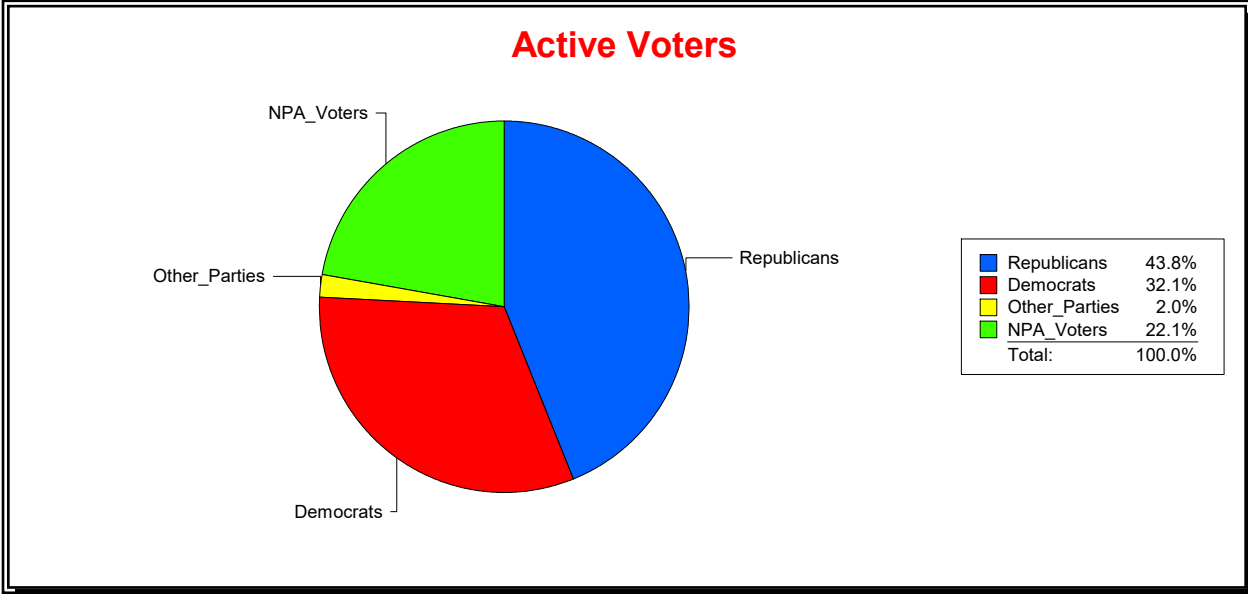

District	Total	Dems	Reps	NonP	Other	Total	Dems	Reps	NonP	Other
LBK DISTRICT 2	1,322	425	579	292	26	86	33	34	19	0

Ron Turner

Supervisor of Elections

Sarasota County, FL

Date 10/2/2023

Time 08:59 AM

Graphs of District Registration