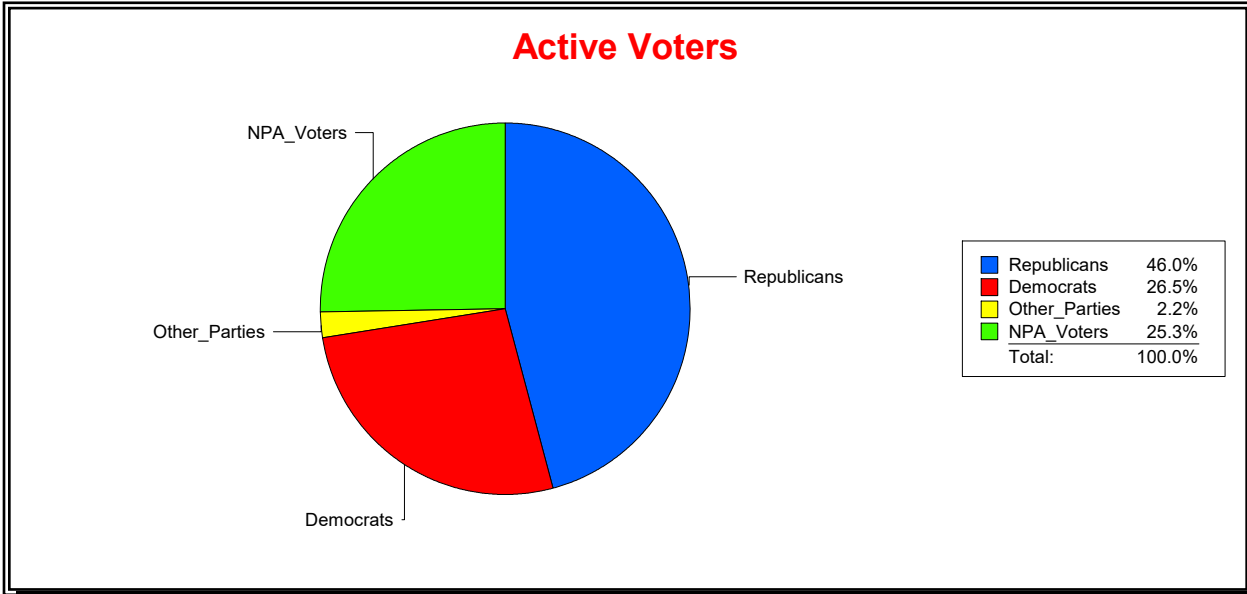

Ron Turner

Supervisor of Elections

Sarasota County, FL

Date 10/2/2023

Time 08:59 AM

Graphs of District Registration

Active Registered Voters

Inactive Voters

<u>District</u>	<u>Total</u>	<u>Dems</u>	<u>Reps</u>	<u>NonP</u>	<u>Other</u>	<u>Total</u>	<u>Dems</u>	<u>Reps</u>	<u>NonP</u>	<u>Other</u>
GOLDEN GATE POINT	359	95	165	91	8	42	14	17	11	0