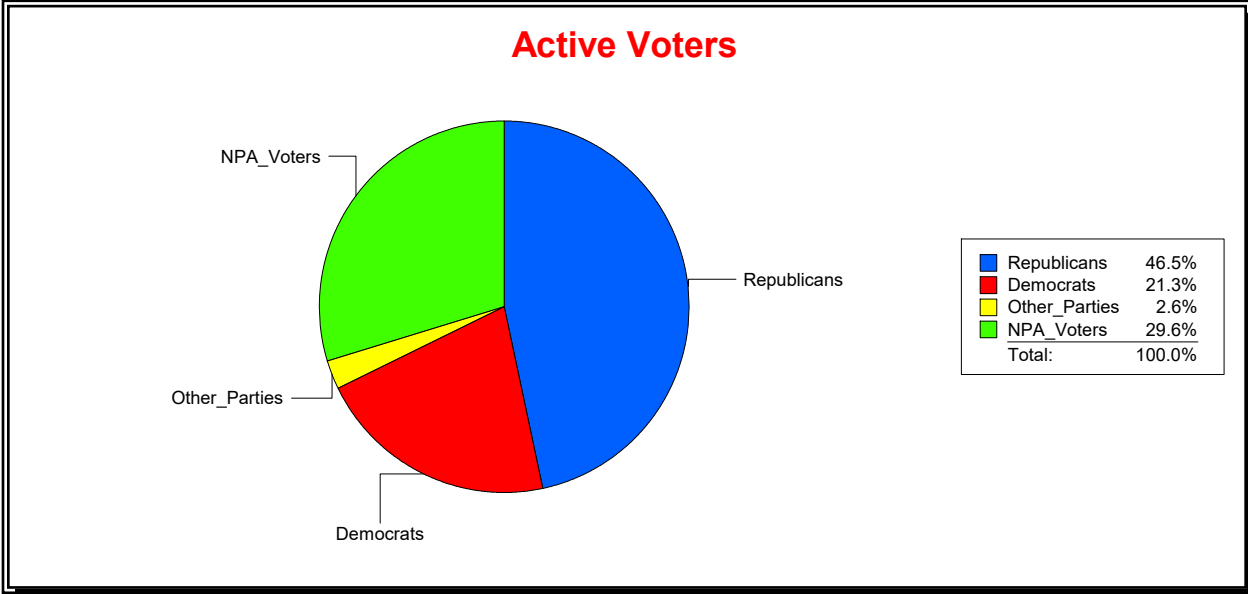

Ron Turner

Supervisor of Elections

Sarasota County, FL

Date 10/2/2023

Time 08:59 AM

Graphs of District Registration

Active Registered Voters

Inactive Voters

District	Total	Dems	Reps	NonP	Other	Total	Dems	Reps	NonP	Other
NORTH PORT DIST 2	12,923	2,749	6,014	3,828	332	871	230	337	286	18