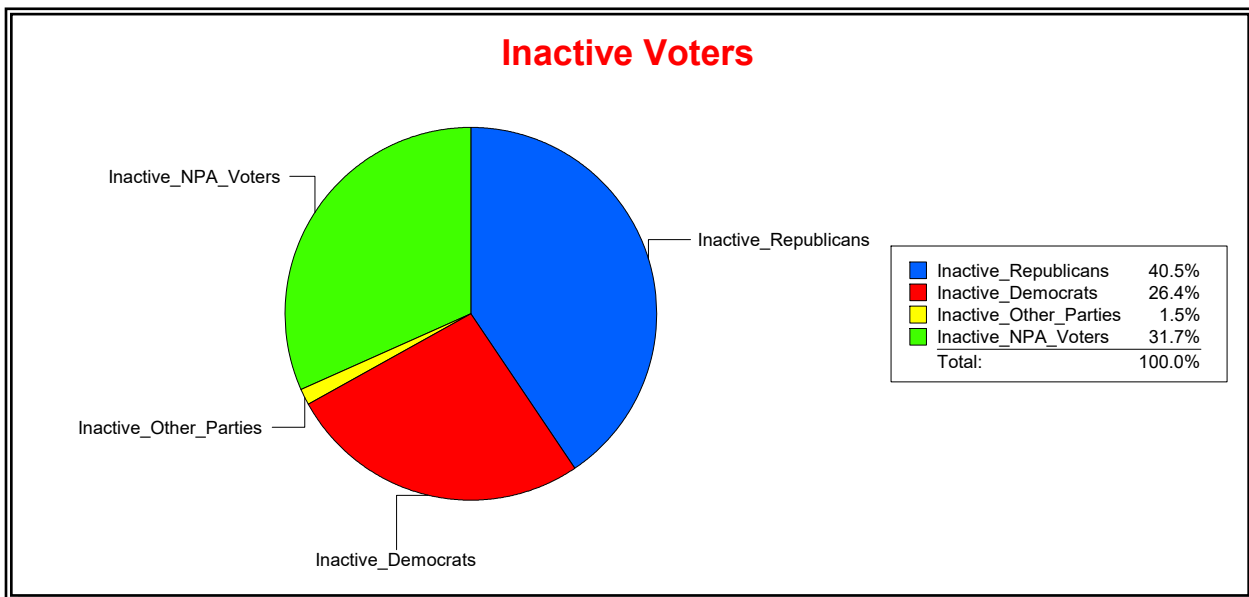

Ron Turner

Supervisor of Elections

Sarasota County, FL

Date 10/2/2023

Time 08:59 AM

Graphs of District Registration

Active Registered Voters

Inactive Voters

District	Total	Dems	Reps	NonP	Other	Total	Dems	Reps	NonP	Other
CNTY COMM DIST 3	74,103	17,988	35,193	19,476	1,446	4,894	1,291	1,982	1,550	71