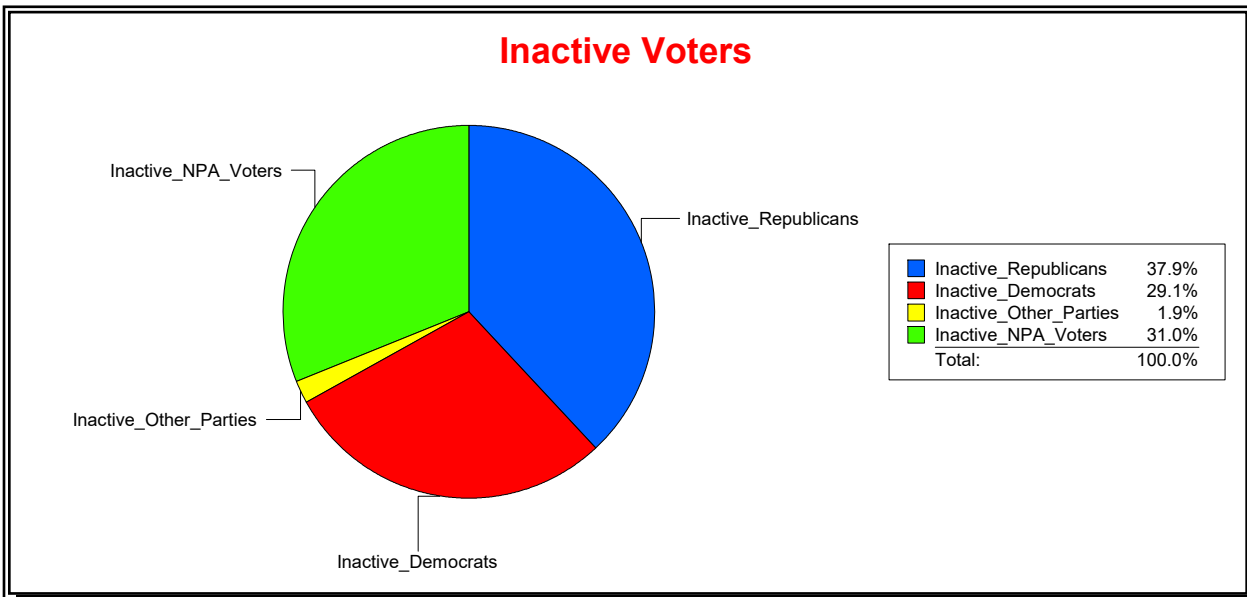

Ron Turner

Supervisor of Elections

Sarasota County, FL

Date 10/2/2023

Time 08:59 AM

Graphs of District Registration

Active Registered Voters

Inactive Voters

District	Total	Dems	Reps	NonP	Other	Total	Dems	Reps	NonP	Other
STATE HOUSE DIST 74	148,313	38,201	67,504	39,255	3,353	9,566	2,787	3,629	2,969	181