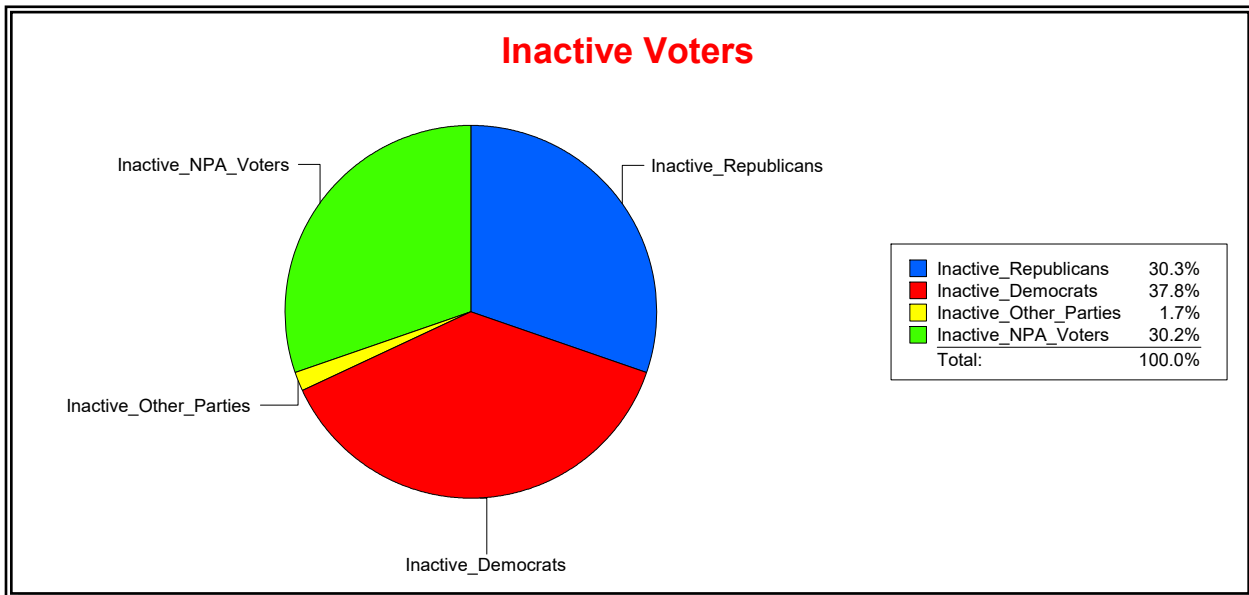

Ron Turner

Supervisor of Elections

Sarasota County, FL

Date 10/2/2023

Time 08:59 AM

Graphs of District Registration

Active Registered Voters

Inactive Voters

District	Total	Dems	Reps	NonP	Other	Total	Dems	Reps	NonP	Other
SOIL AND WATER DIST 2	64,256	23,810	23,357	15,673	1,416	5,554	2,101	1,683	1,675	95