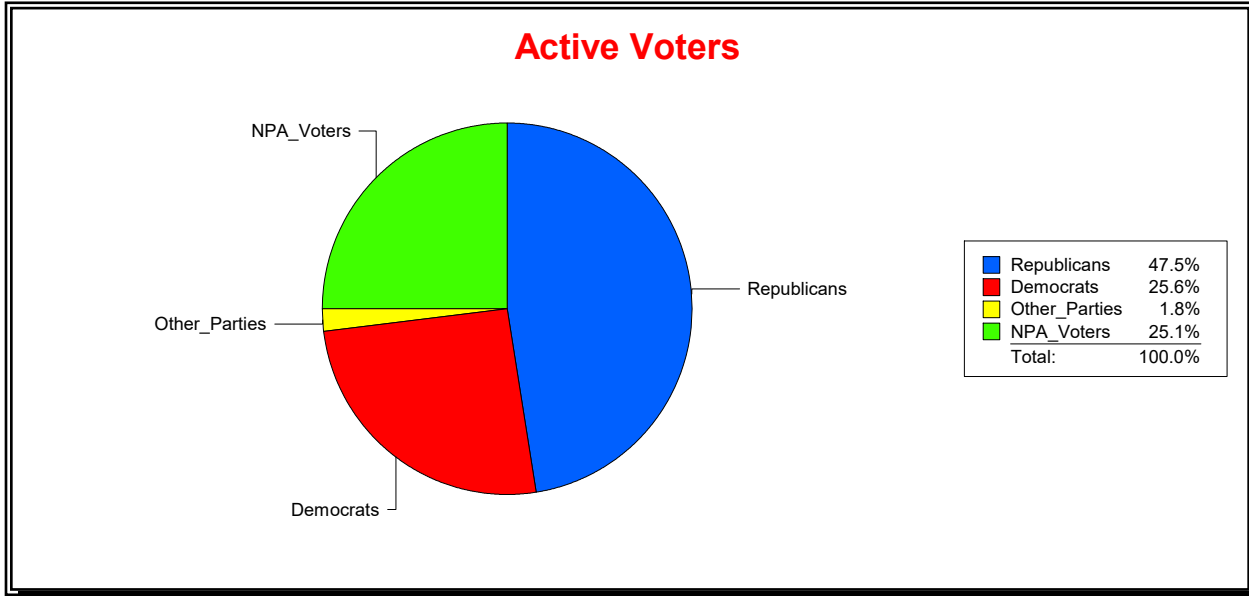

Ron Turner

Supervisor of Elections

Sarasota County, FL

Date 10/2/2023

Time 08:59 AM

Graphs of District Registration

Active Registered Voters

Inactive Voters

District	Total	Dems	Reps	NonP	Other	Total	Dems	Reps	NonP	Other
VENICE	22,800	5,845	10,826	5,714	415	1,508	410	629	448	21