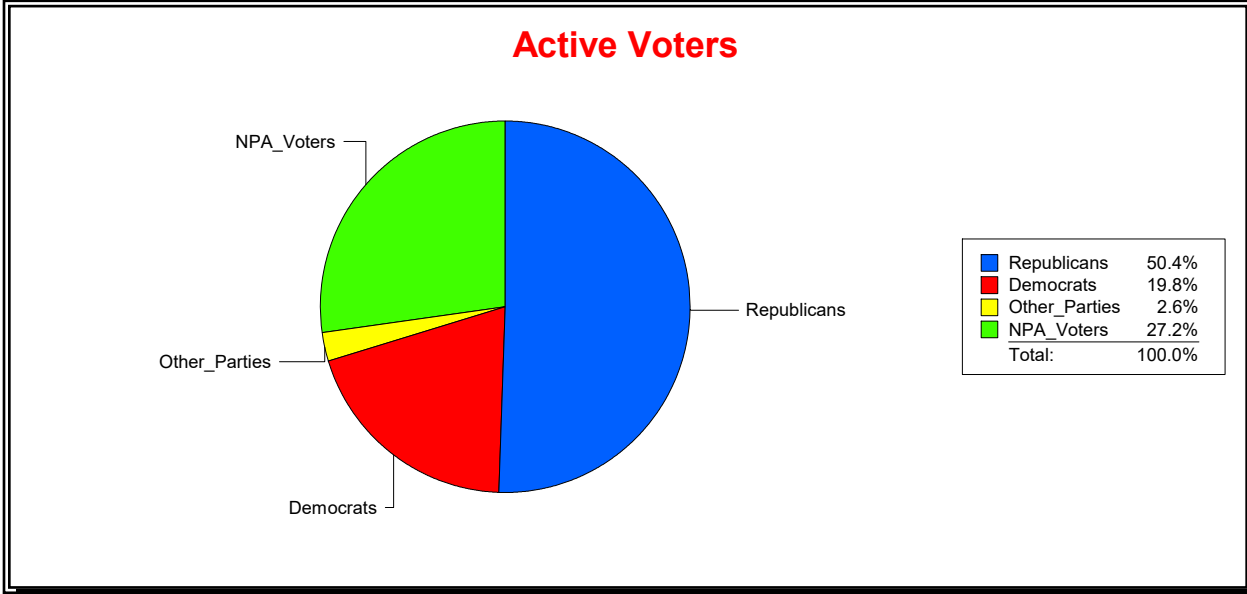

Ron Turner

Supervisor of Elections

Sarasota County, FL

Date 10/2/2023

Time 08:59 AM

Graphs of District Registration

Active Registered Voters

Inactive Voters

<u>District</u>	<u>Total</u>	<u>Dems</u>	<u>Reps</u>	<u>NonP</u>	<u>Other</u>	<u>Total</u>	<u>Dems</u>	<u>Reps</u>	<u>NonP</u>	<u>Other</u>
WOODLANDS CDD	1,735	343	875	472	45	54	21	20	12	1