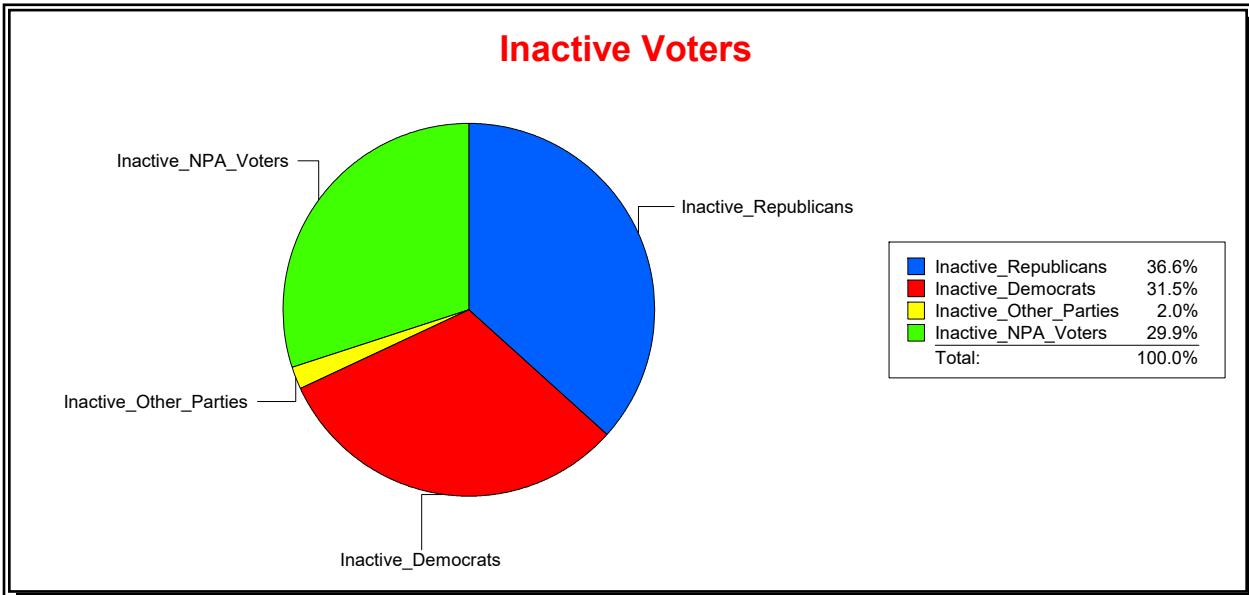

Ron Turner

Supervisor of Elections

Sarasota County, FL

Date 10/2/2023

Time 08:59 AM

Graphs of District Registration

Active Registered Voters

Inactive Voters

District	Total	Dems	Reps	NonP	Other	Total	Dems	Reps	NonP	Other
SOIL AND WATER DIST 4	72,970	19,992	33,253	18,111	1,614	4,789	1,509	1,752	1,432	96