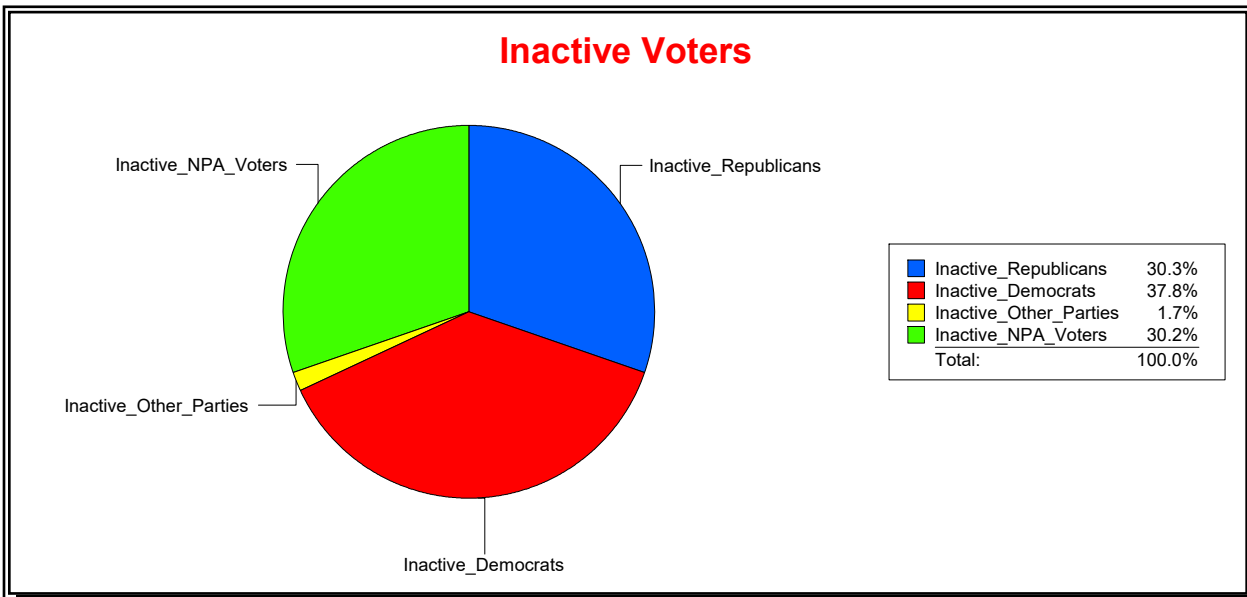

Ron Turner

Supervisor of Elections

Sarasota County, FL

Date 10/2/2023

Time 08:59 AM

Graphs of District Registration

Active Registered Voters

Inactive Voters

<u>District</u>	<u>Total</u>	<u>Dems</u>	<u>Reps</u>	<u>NonP</u>	<u>Other</u>	<u>Total</u>	<u>Dems</u>	<u>Reps</u>	<u>NonP</u>	<u>Other</u>
CNTY COMM DIST 2	64,256	23,810	23,357	15,673	1,416	5,554	2,101	1,683	1,675	95