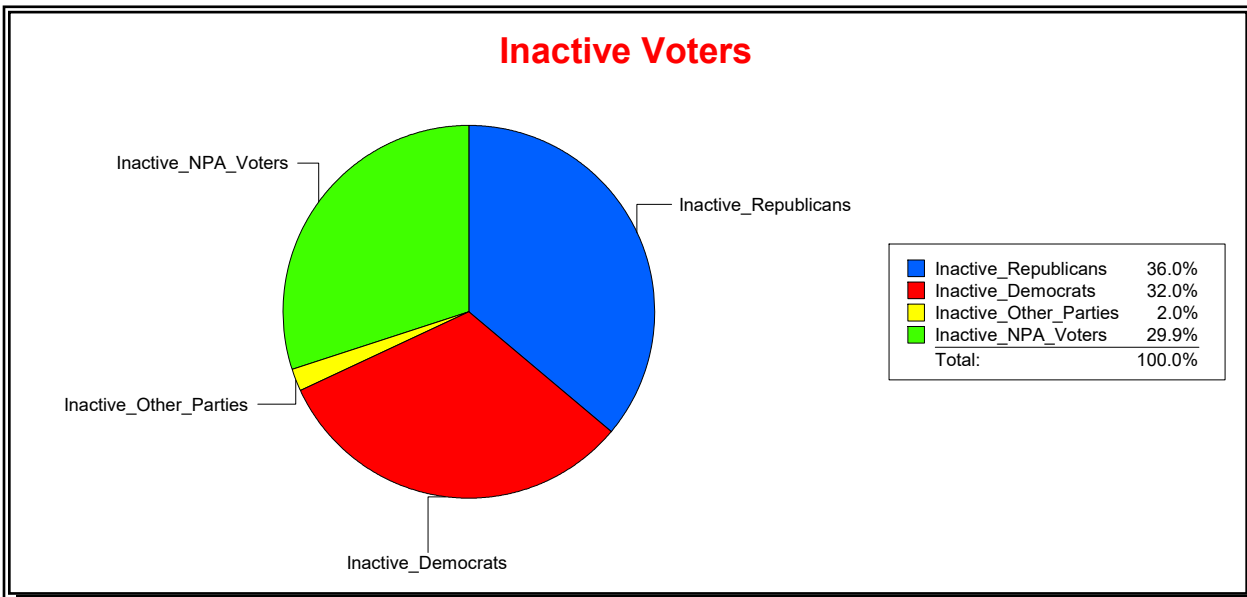

Ron Turner

Supervisor of Elections

Sarasota County, FL

Date 10/2/2023

Time 08:59 AM

Graphs of District Registration

Active Registered Voters

Inactive Voters

District	Total	Dems	Reps	NonP	Other	Total	Dems	Reps	NonP	Other
SCHOOL DIST 4	67,464	20,365	29,033	16,610	1,456	4,743	1,519	1,708	1,420	96