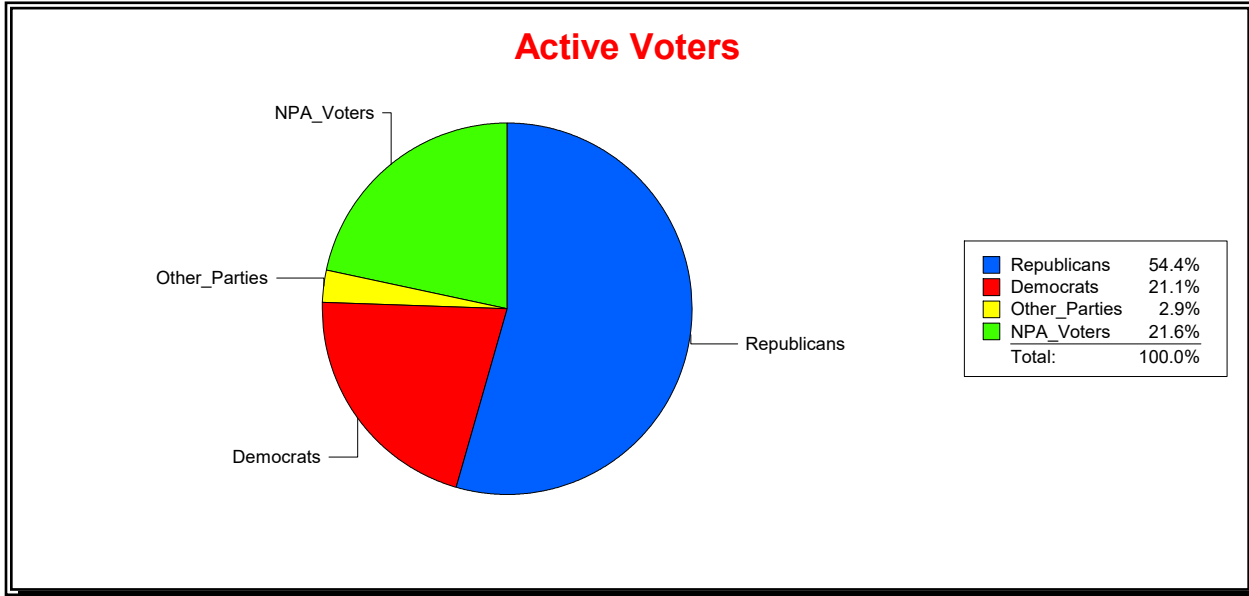

Date 10/2/2023

Time 08:59 AM

Graphs of District Registration

Active Registered Voters

Inactive Voters

District	Total	Dems	Reps	NonP	Other	Total	Dems	Reps	NonP	Other
LONGBOAT KEY 1	1,462	308	796	316	42	102	27	49	24	2