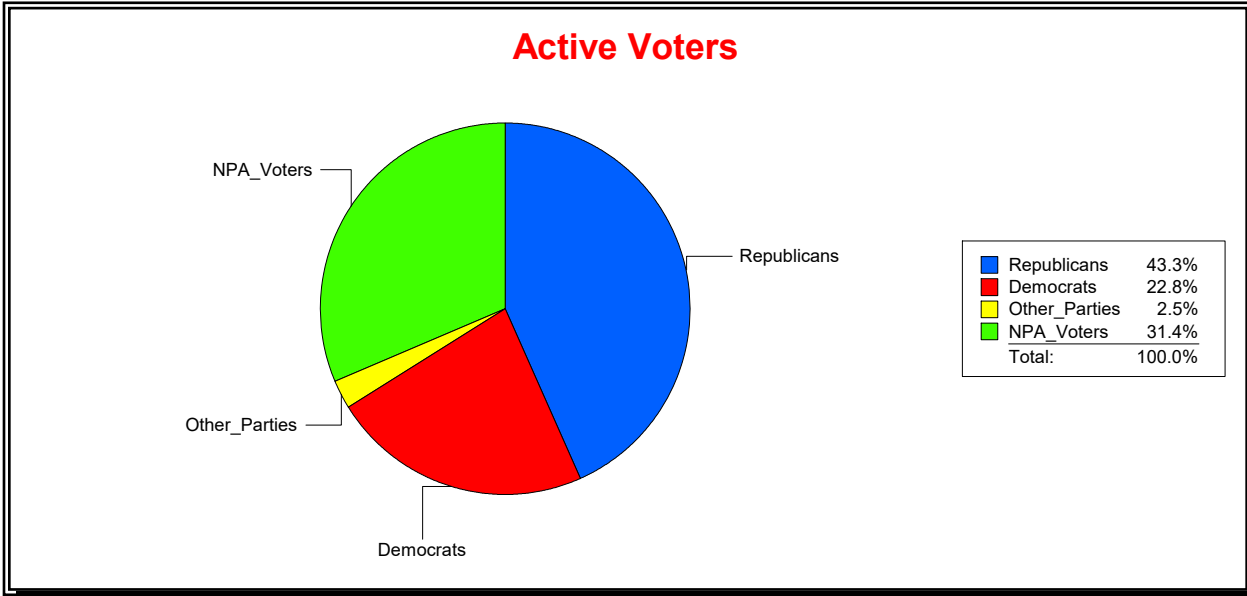

Ron Turner

Supervisor of Elections

Sarasota County, FL

Date 10/2/2023

Time 08:59 AM

Graphs of District Registration

District	Active Registered Voters					Inactive Voters				
	Total	Dems	Reps	NonP	Other	Total	Dems	Reps	NonP	Other
NORTH PORT 3	10,478	2,387	4,538	3,287	266	746	172	293	271	10