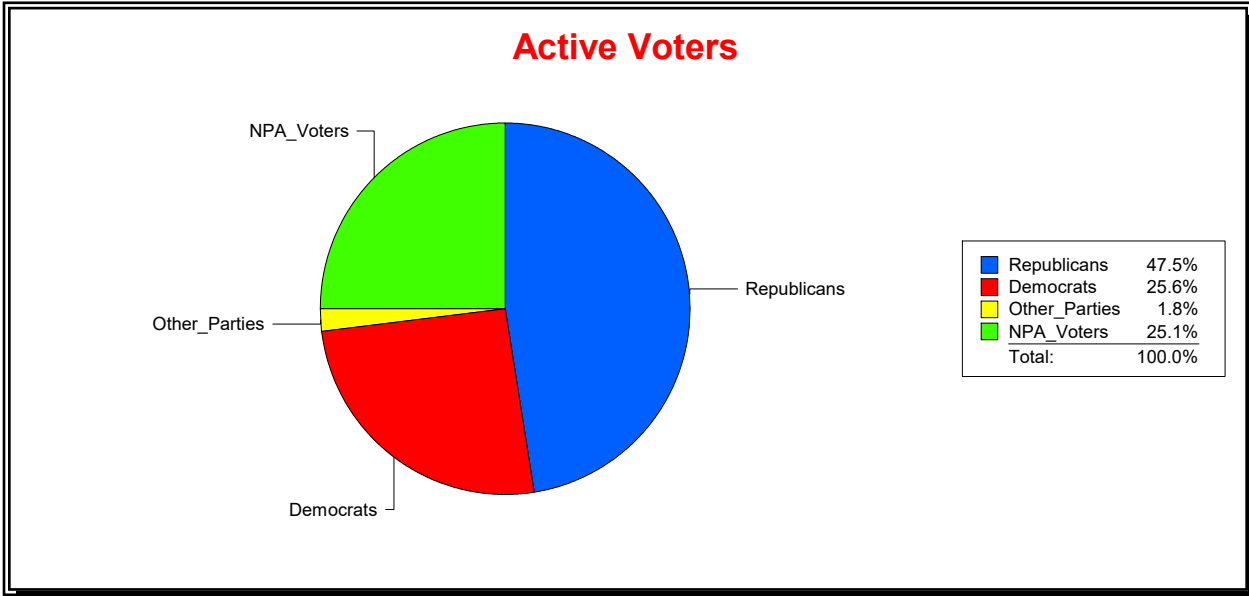

Ron Turner

Supervisor of Elections

Sarasota County, FL

Date 10/2/2023

Time 08:59 AM

Graphs of District Registration

Active Registered Voters

Inactive Voters

District	Total	Dems	Reps	NonP	Other	Total	Dems	Reps	NonP	Other
VENICE	22,800	5,845	10,826	5,714	415	1,508	410	629	448	21