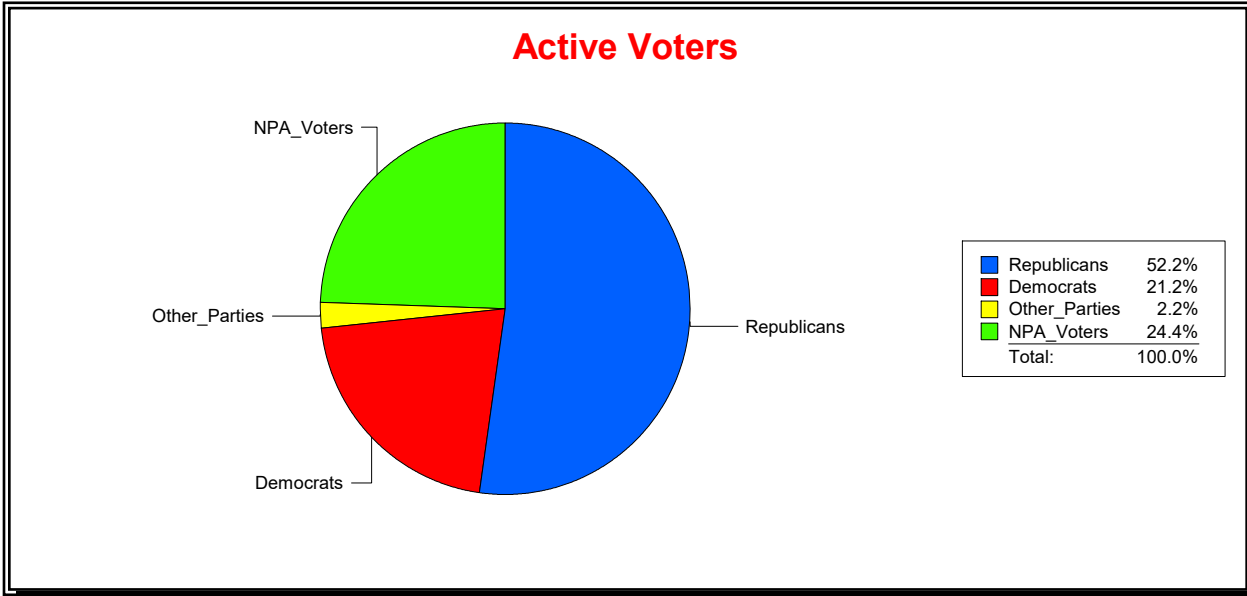

Sarasota County, FL

Date 10/2/2023

Time 08:59 AM

Graphs of District Registration

Active Registered Voters

Inactive Voters

District	Total	Dems	Reps	NonP	Other	Total	Dems	Reps	NonP	Other
WEST VILLAGES CDD	8,108	1,721	4,235	1,977	175	274	69	118	85	2