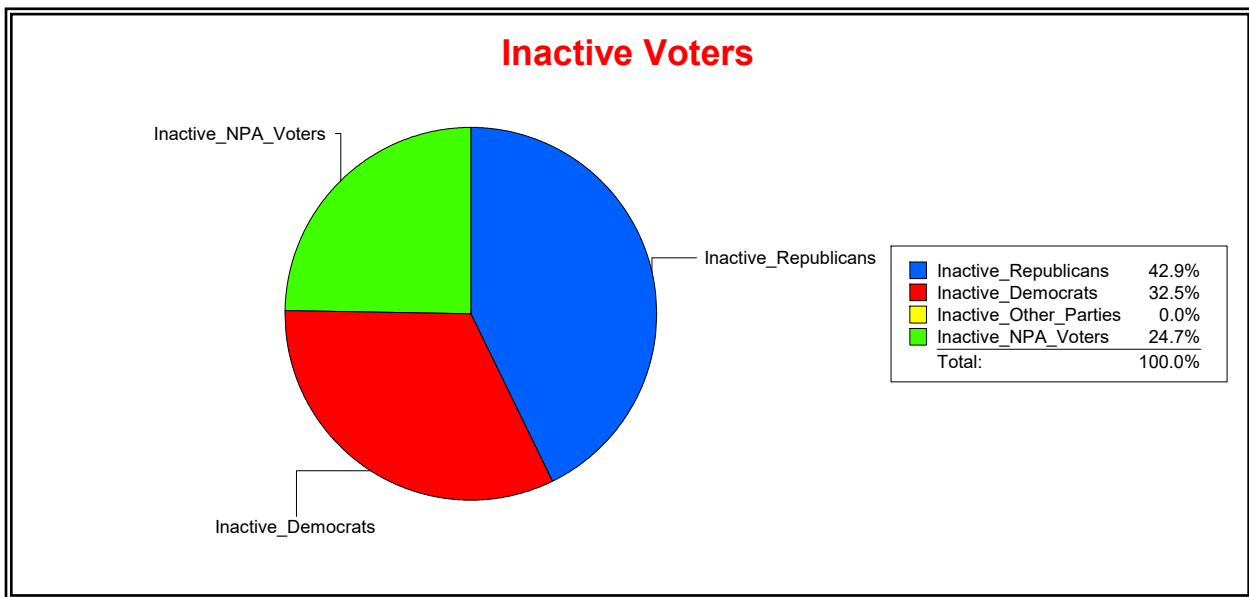

Date 10/2/2023

Time 08:59 AM

Graphs of District Registration

Active Registered Voters

Inactive Voters

District	Total	Dems	Reps	NonP	Other	Total	Dems	Reps	NonP	Other
VENETIAN CDD	1,935	487	953	463	32	77	25	33	19	0