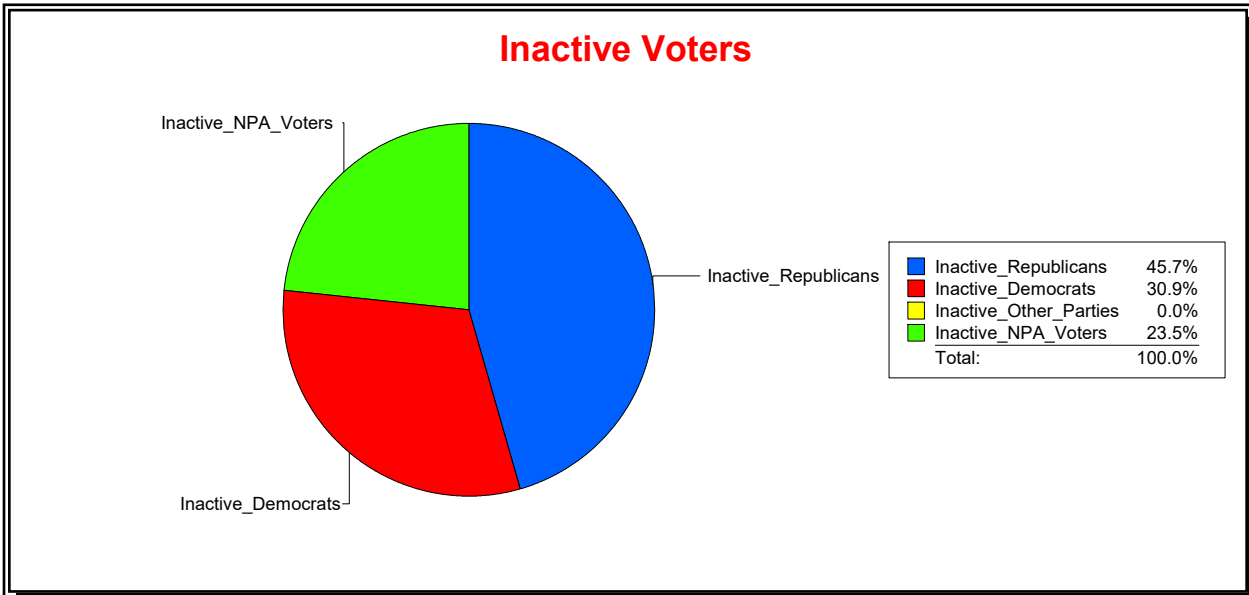

Ron Turner

Supervisor of Elections

Sarasota County, FL

Date 10/2/2023

Time 08:59 AM

Graphs of District Registration

Active Registered Voters

Inactive Voters

<u>District</u>	<u>Total</u>	<u>Dems</u>	<u>Reps</u>	<u>NonP</u>	<u>Other</u>	<u>Total</u>	<u>Dems</u>	<u>Reps</u>	<u>NonP</u>	<u>Other</u>
LBK DISTRICT 3	1,479	396	743	315	25	81	25	37	19	0