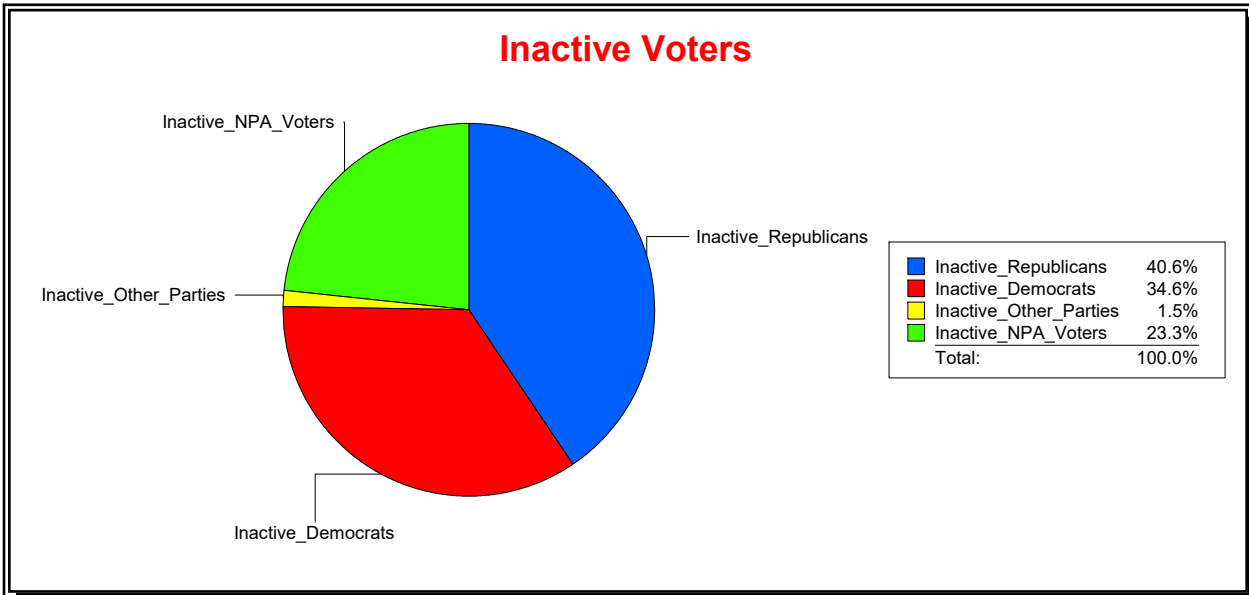

Ron Turner

Supervisor of Elections

Sarasota County, FL

Date 10/2/2023

Time 08:59 AM

Graphs of District Registration

Active Registered Voters

Inactive Voters

District	Total	Dems	Reps	NonP	Other	Total	Dems	Reps	NonP	Other
LONGBOAT KEY BEACH A	1,836	503	894	392	47	133	46	54	31	2