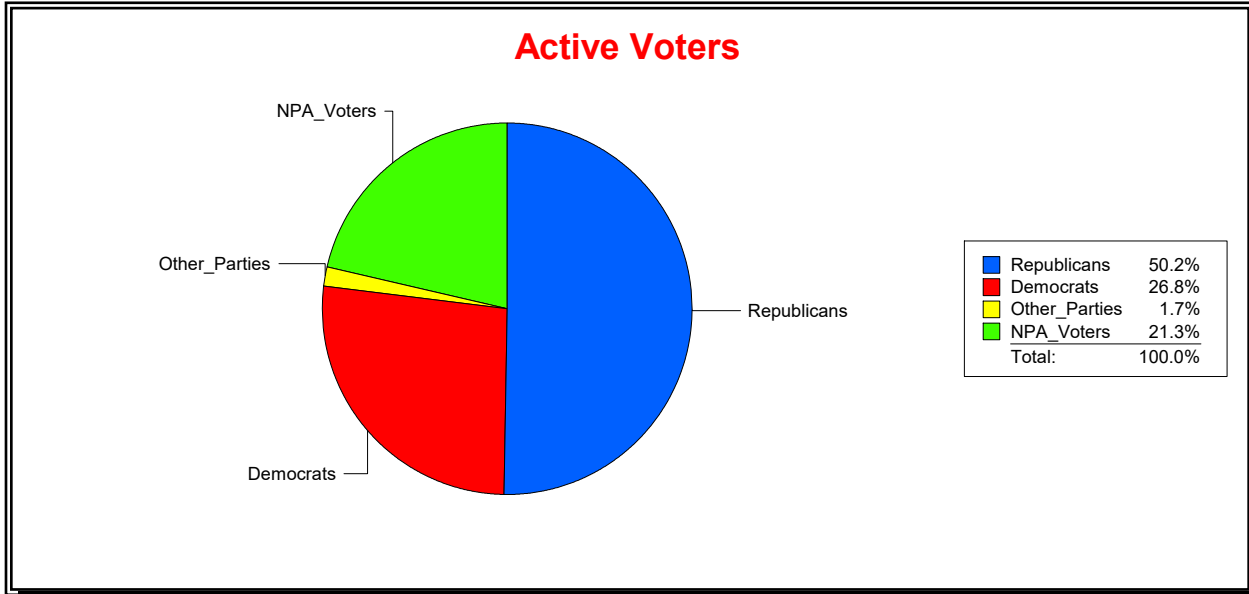

Ron Turner

Supervisor of Elections

Sarasota County, FL

Date 10/2/2023

Time 08:59 AM

Graphs of District Registration

Active Registered Voters

Inactive Voters

District	Total	Dems	Reps	NonP	Other	Total	Dems	Reps	NonP	Other
LONGBOAT KEY 3	1,479	396	743	315	25	81	25	37	19	0