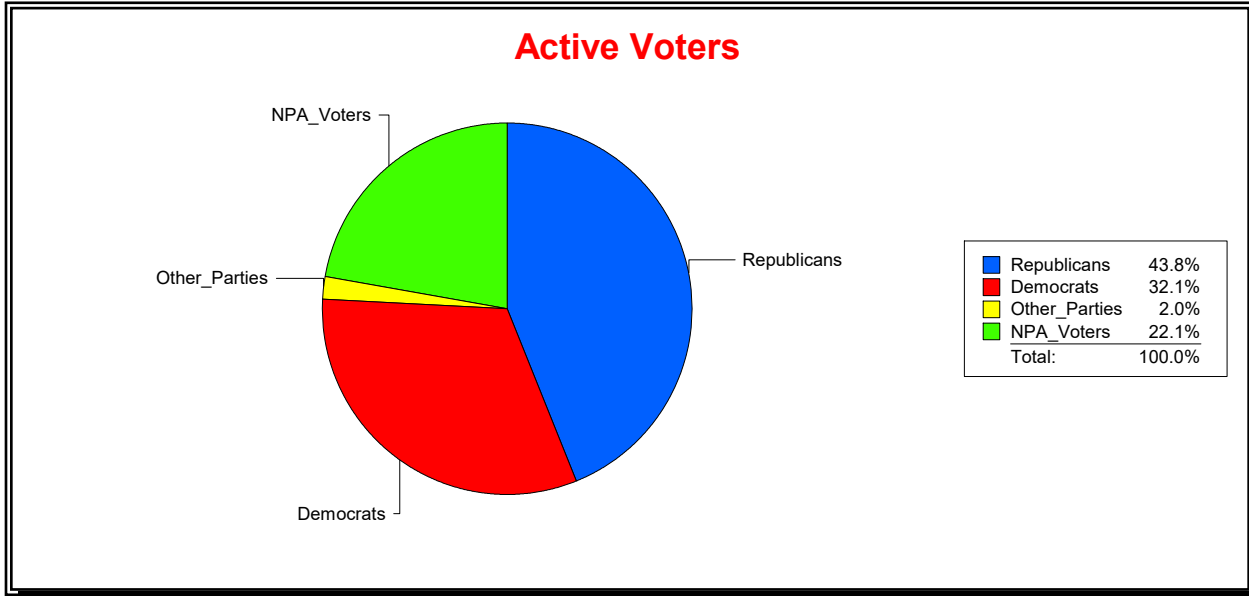

Ron Turner

Supervisor of Elections

Sarasota County, FL

Date 10/2/2023

Time 08:59 AM

Graphs of District Registration

Active Registered Voters

Inactive Voters

District	Total	Dems	Reps	NonP	Other	Total	Dems	Reps	NonP	Other
LONGBOAT KEY 2	1,322	425	579	292	26	86	33	34	19	0