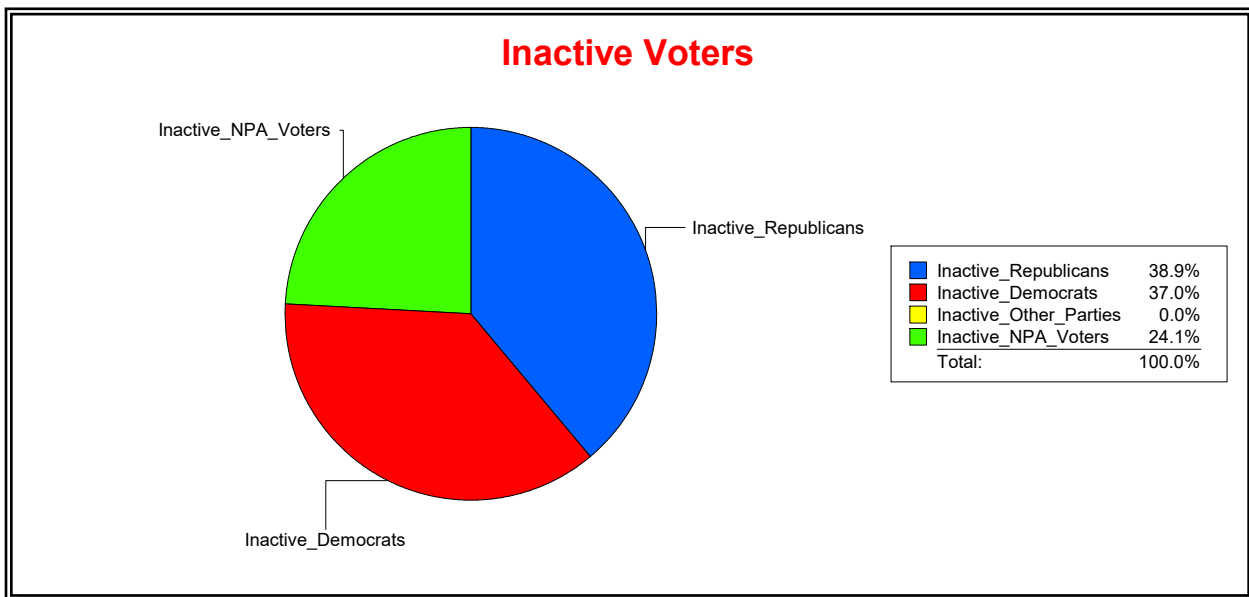

Ron Turner

Supervisor of Elections

Sarasota County, FL

Date 10/2/2023

Time 08:59 AM

Graphs of District Registration

Active Registered Voters

Inactive Voters

District	Total	Dems	Reps	NonP	Other	Total	Dems	Reps	NonP	Other
HLDY PK PK & REC DIST	534	160	214	148	12	54	20	21	13	0