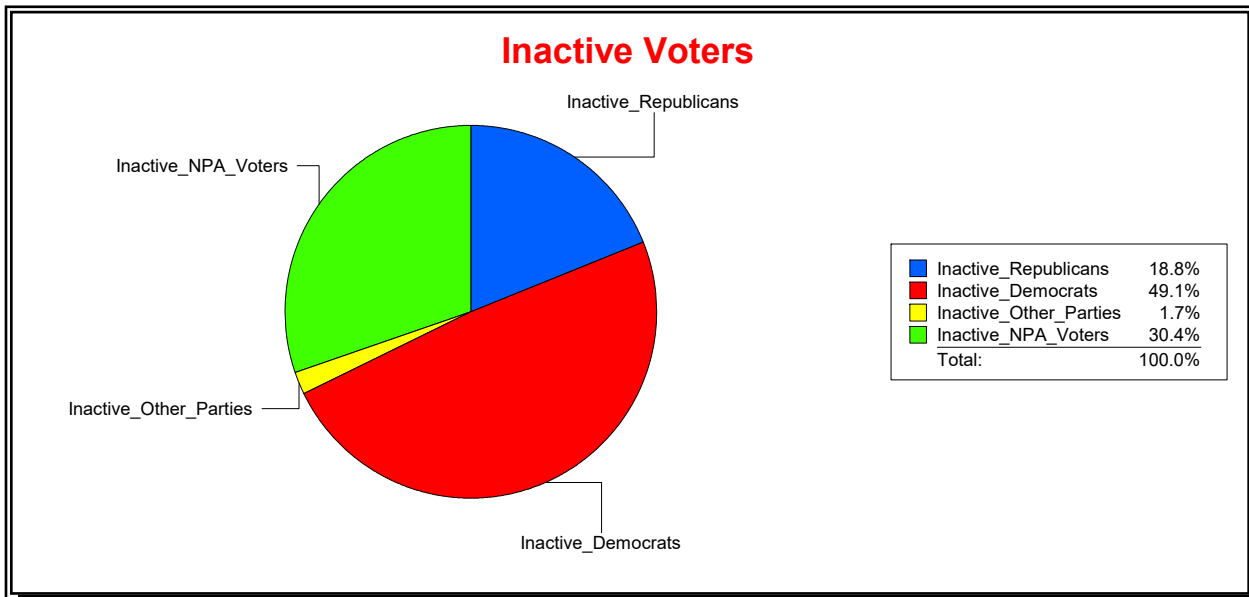

Ron Turner

Supervisor of Elections

Sarasota County, FL

Date 10/2/2023

Time 08:59 AM

Graphs of District Registration

Active Registered Voters

Inactive Voters

District	Total	Dems	Reps	NonP	Other	Total	Dems	Reps	NonP	Other
SARASOTA DIST 1	10,862	5,578	2,215	2,811	258	1,317	646	248	400	23