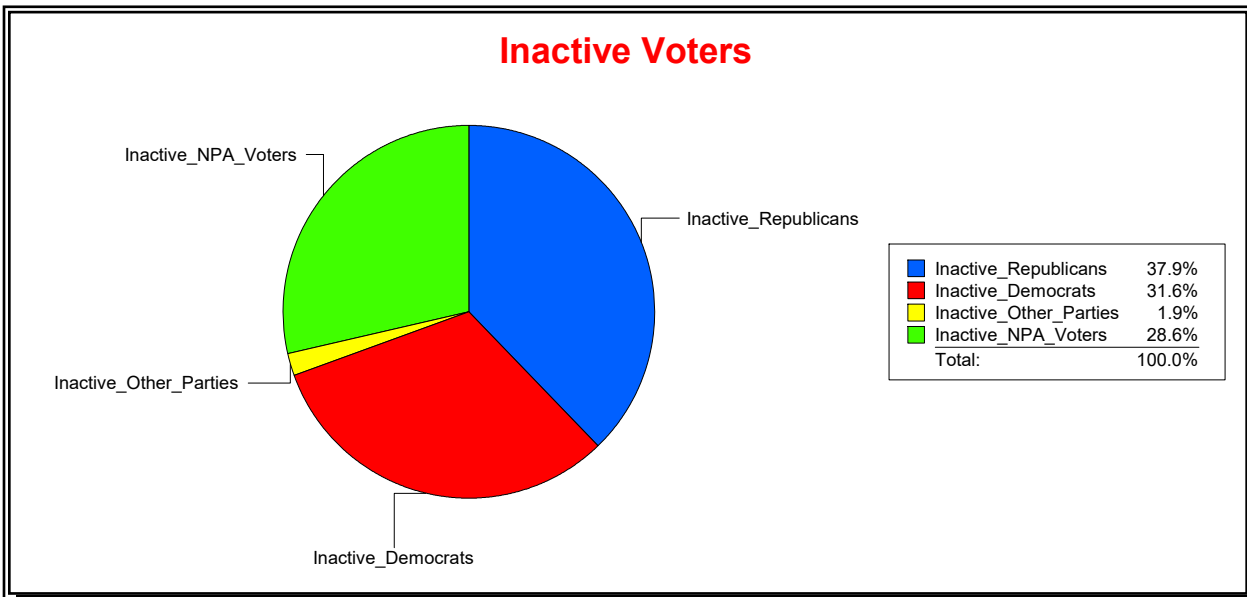

Ron Turner

Supervisor of Elections

Sarasota County, FL

Date 10/2/2023

Time 08:59 AM

Graphs of District Registration

Active Registered Voters

Inactive Voters

<u>District</u>	<u>Total</u>	<u>Dems</u>	<u>Reps</u>	<u>NonP</u>	<u>Other</u>	<u>Total</u>	<u>Dems</u>	<u>Reps</u>	<u>NonP</u>	<u>Other</u>
CNTY COMM DIST 1	69,106	19,086	31,317	17,083	1,620	4,424	1,400	1,676	1,265	83