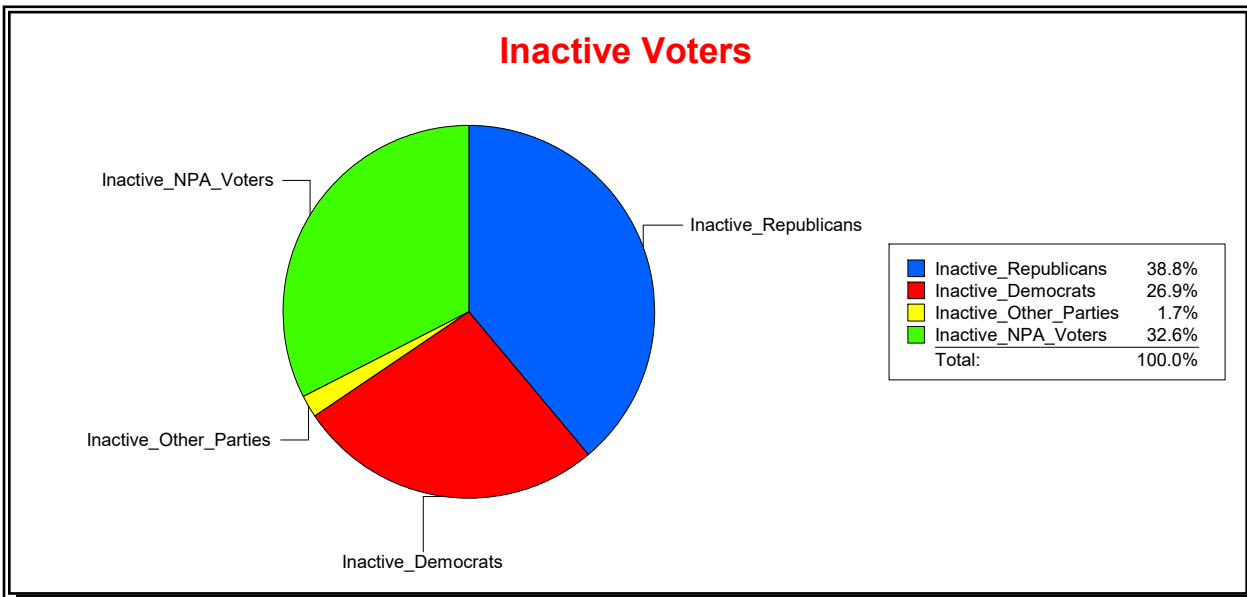

District	Total	Dems	Reps	NonP	Other	Total	Dems	Reps	NonP	Other
HOSPITAL BOARD SOUTH	125,667	29,612	58,504	34,863	2,688	8,592	2,309	3,335	2,798	150

Ron Turner

Supervisor of Elections

Sarasota County, FL

Date 10/2/2023