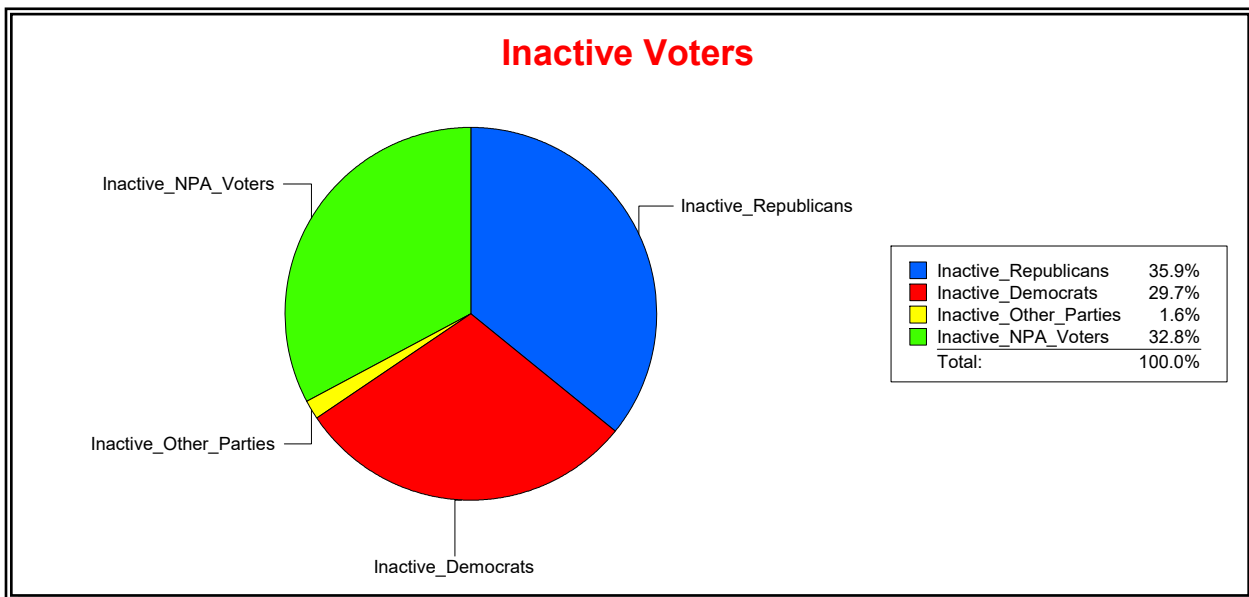

Ron Turner

Supervisor of Elections

Sarasota County, FL

Date 10/2/2023

Time 08:59 AM

Graphs of District Registration

Active Registered Voters

Inactive Voters

District	Total	Dems	Reps	NonP	Other	Total	Dems	Reps	NonP	Other
LAKESIDE PLANT CDD	885	184	435	251	15	64	19	23	21	1