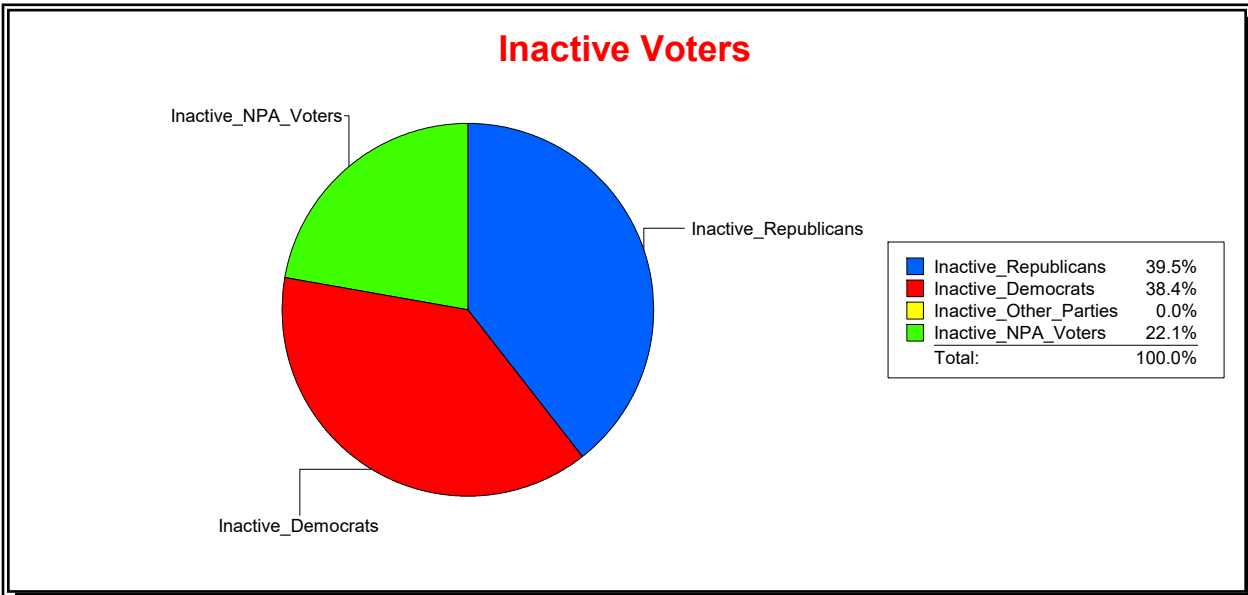

District	Total	Dems	Reps	NonP	Other	Total	Dems	Reps	NonP	Other
LBK DISTRICT 2	1,322	425	579	292	26	86	33	34	19	0

Ron Turner

Supervisor of Elections

Sarasota County, FL

Date 10/2/2023

Time 08:59 AM

Graphs of District Registration