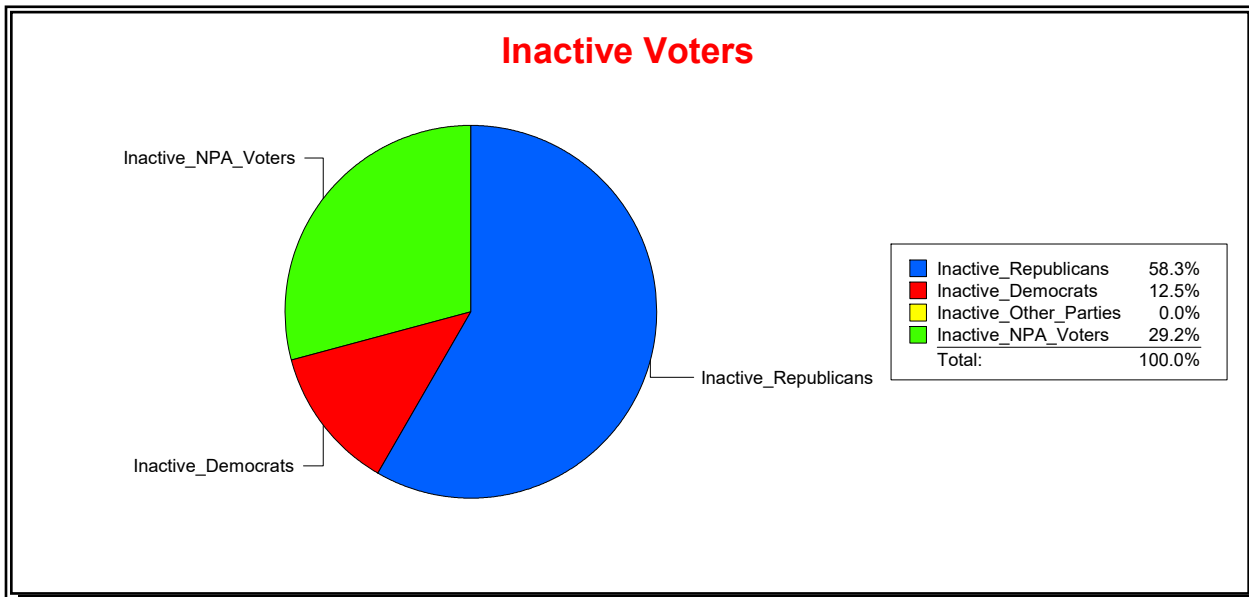

Ron Turner

Supervisor of Elections

Sarasota County, FL

Date 10/2/2023

Time 08:59 AM

Graphs of District Registration

Active Registered Voters

Inactive Voters

District	Total	Dems	Reps	NonP	Other	Total	Dems	Reps	NonP	Other
TOSCANA ISLES CDD	1,150	190	678	260	22	24	3	14	7	0