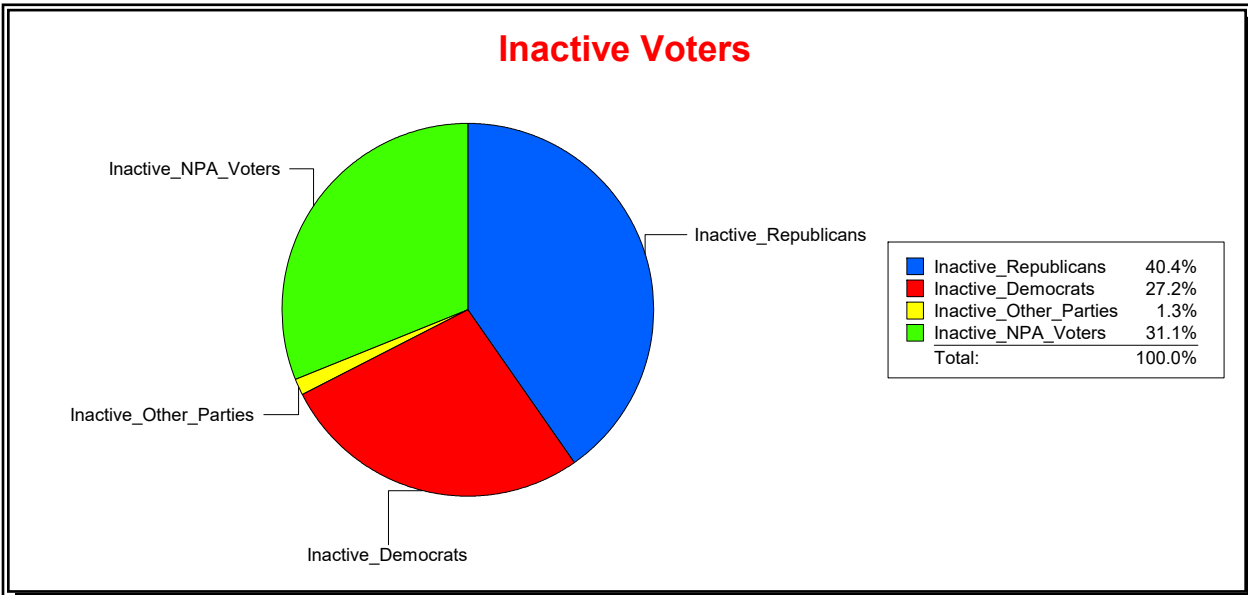

Ron Turner

Supervisor of Elections

Sarasota County, FL

Date 10/2/2023

Time 08:59 AM

Graphs of District Registration

Active Registered Voters

Inactive Voters

District	Total	Dems	Reps	NonP	Other	Total	Dems	Reps	NonP	Other
SCHOOL DIST 5	73,847	17,745	35,272	19,369	1,461	4,824	1,310	1,948	1,502	64