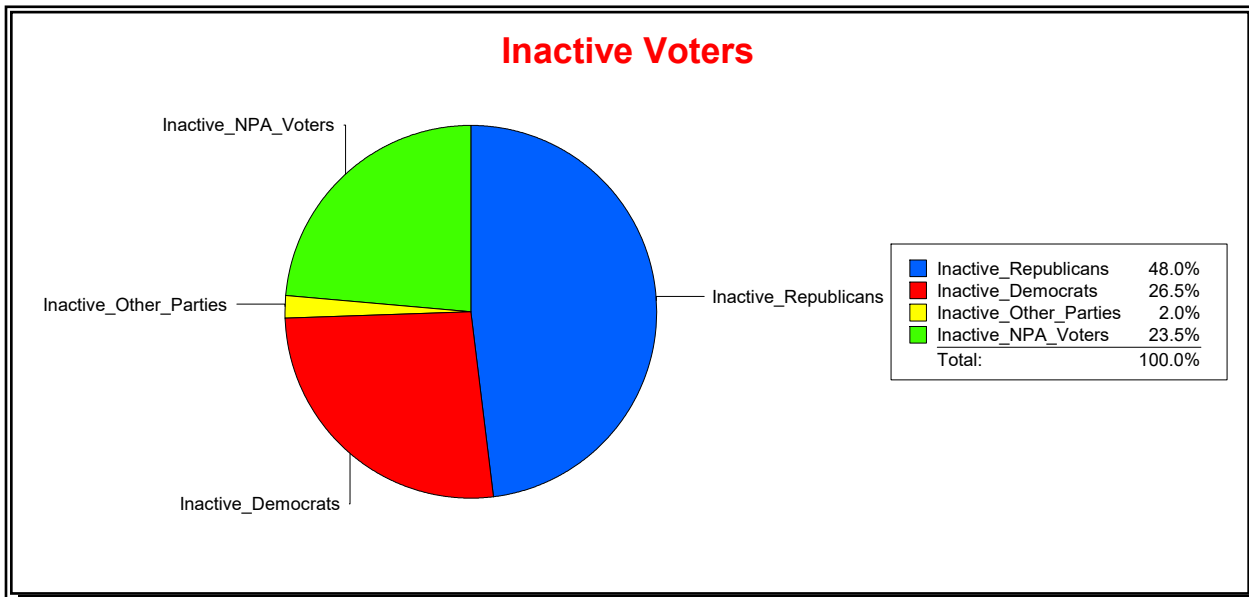

Date 10/2/2023

Time 08:59 AM

Graphs of District Registration

Active Registered Voters

Inactive Voters

District	Total	Dems	Reps	NonP	Other	Total	Dems	Reps	NonP	Other
LONGBOAT KEY 1	1,462	308	796	316	42	102	27	49	24	2