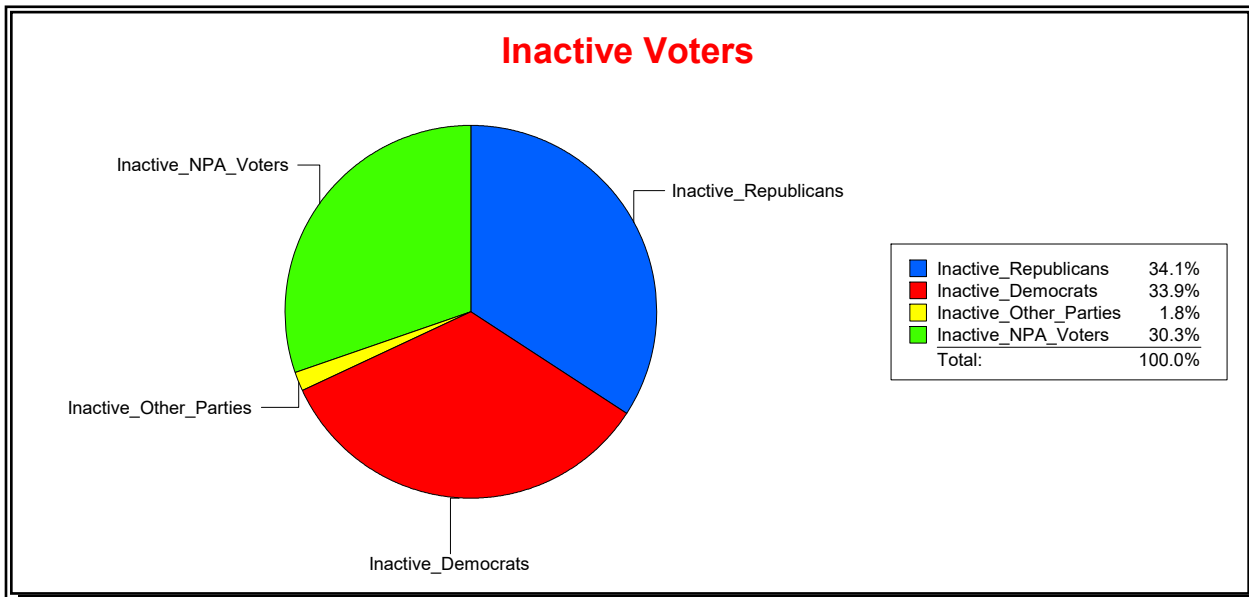

Ron Turner

Supervisor of Elections

Sarasota County, FL

Date 10/2/2023

Time 08:59 AM

Graphs of District Registration

Active Registered Voters

Inactive Voters

District	Total	Dems	Reps	NonP	Other	Total	Dems	Reps	NonP	Other
STATE HOUSE DIST 73	144,581	45,217	60,353	35,893	3,118	11,280	3,820	3,844	3,413	203