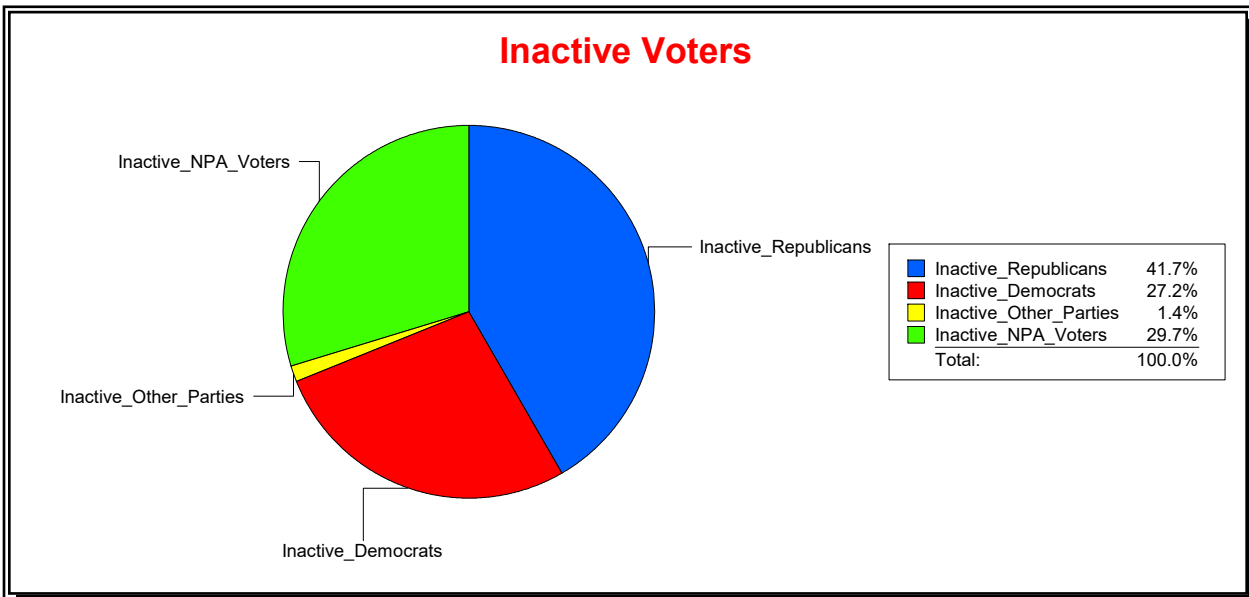

Ron Turner

Supervisor of Elections

Sarasota County, FL

Date 10/2/2023

Time 08:59 AM

Graphs of District Registration

Active Registered Voters

Inactive Voters

District	Total	Dems	Reps	NonP	Other	Total	Dems	Reps	NonP	Other
VENICE	22,800	5,845	10,826	5,714	415	1,508	410	629	448	21