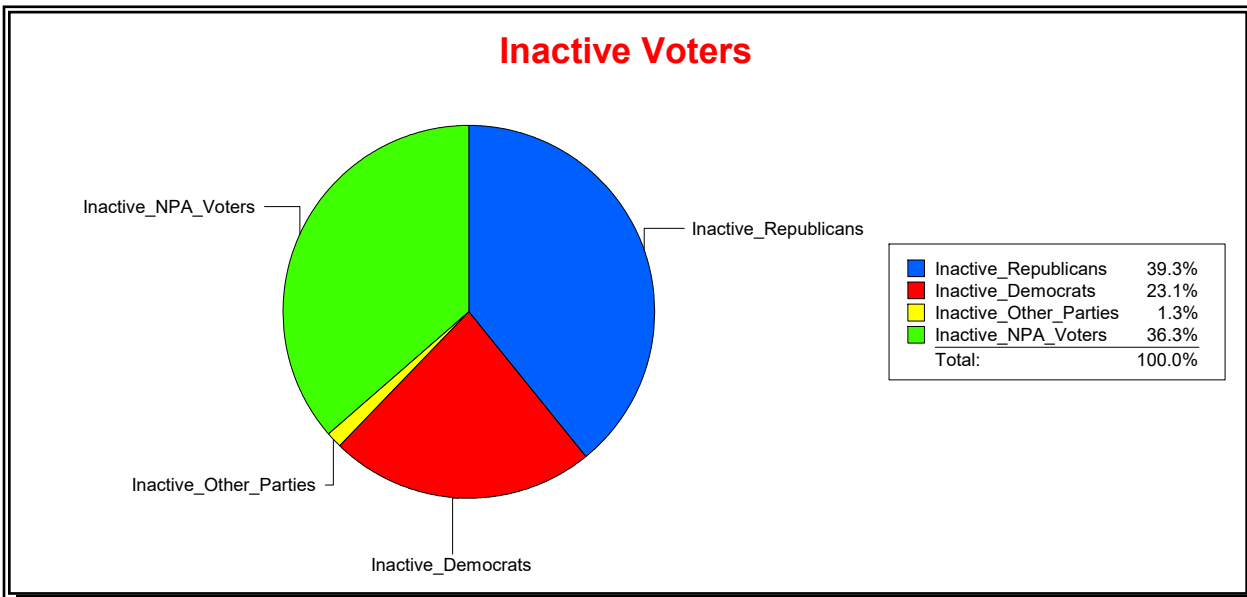

Ron Turner

Supervisor of Elections

Sarasota County, FL

Date 10/2/2023

Time 08:59 AM

Graphs of District Registration

District	Active Registered Voters					Inactive Voters				
	Total	Dems	Reps	NonP	Other	Total	Dems	Reps	NonP	Other
NORTH PORT 3	10,478	2,387	4,538	3,287	266	746	172	293	271	10