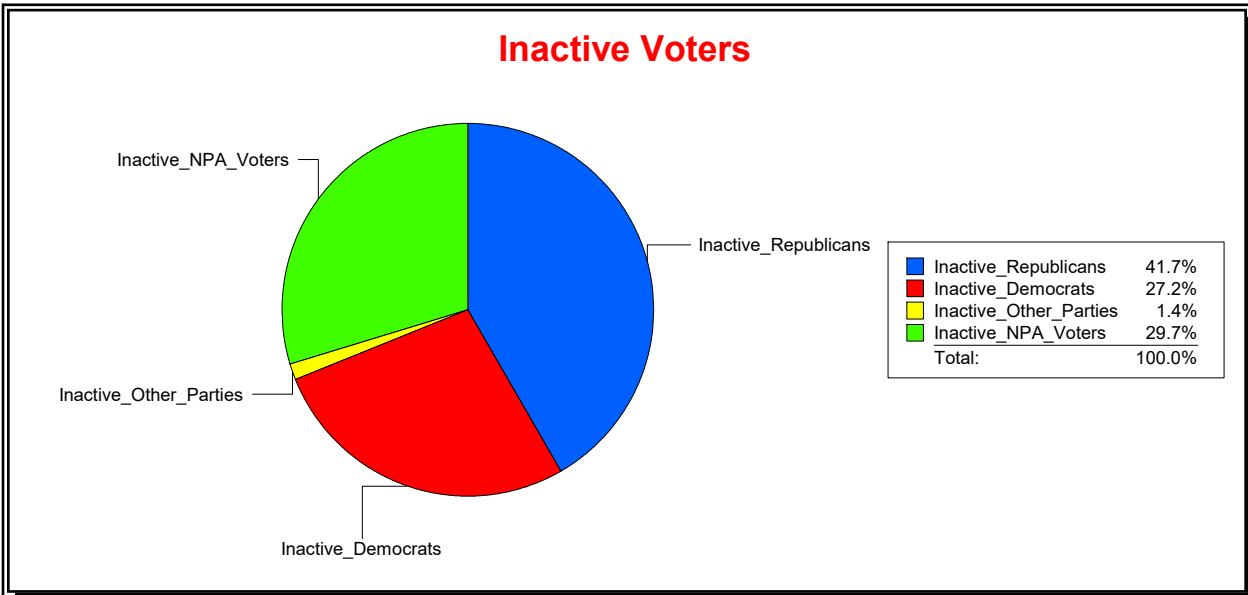

Supervisor of Elections

Sarasota County, FL

Date 10/2/2023

Time 08:59 AM

Graphs of District Registration

Active Registered Voters

Inactive Voters

<u>District</u>	<u>Total</u>	<u>Dems</u>	<u>Reps</u>	<u>NonP</u>	<u>Other</u>	<u>Total</u>	<u>Dems</u>	<u>Reps</u>	<u>NonP</u>	<u>Other</u>
VENICE 1	22,800	5,845	10,826	5,714	415	1,508	410	629	448	21