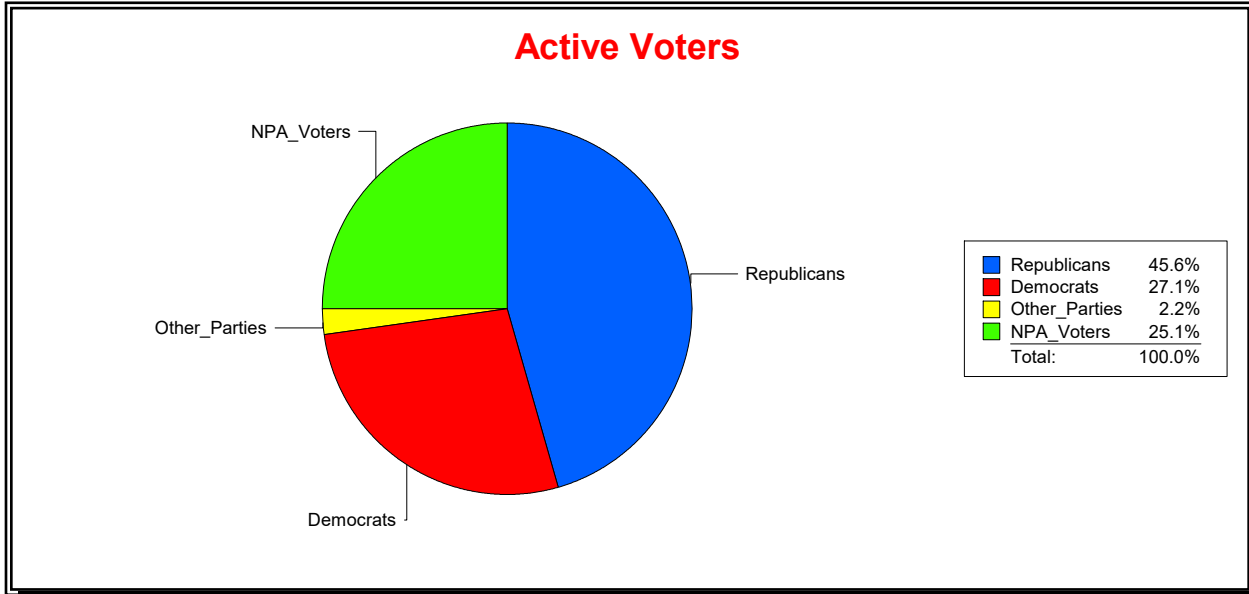

Ron Turner

Supervisor of Elections

Sarasota County, FL

Date 10/2/2023

Time 08:59 AM

Graphs of District Registration

Active Registered Voters

Inactive Voters

<u>District</u>	<u>Total</u>	<u>Dems</u>	<u>Reps</u>	<u>NonP</u>	<u>Other</u>	<u>Total</u>	<u>Dems</u>	<u>Reps</u>	<u>NonP</u>	<u>Other</u>
COUNTY	224,591	60,858	102,410	56,451	4,872	15,131	4,570	5,749	4,550	262