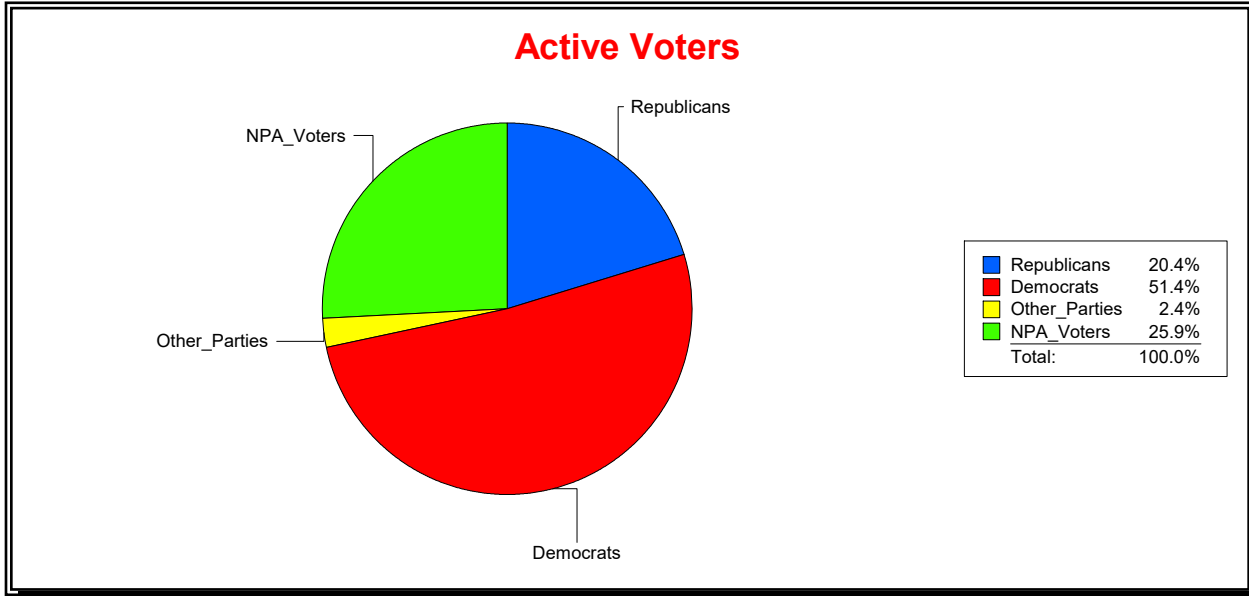

Ron Turner

Supervisor of Elections

Sarasota County, FL

Date 10/2/2023

Time 08:59 AM

Graphs of District Registration

Active Registered Voters

Inactive Voters

District	Total	Dems	Reps	NonP	Other	Total	Dems	Reps	NonP	Other
SARASOTA DIST 1	10,862	5,578	2,215	2,811	258	1,317	646	248	400	23