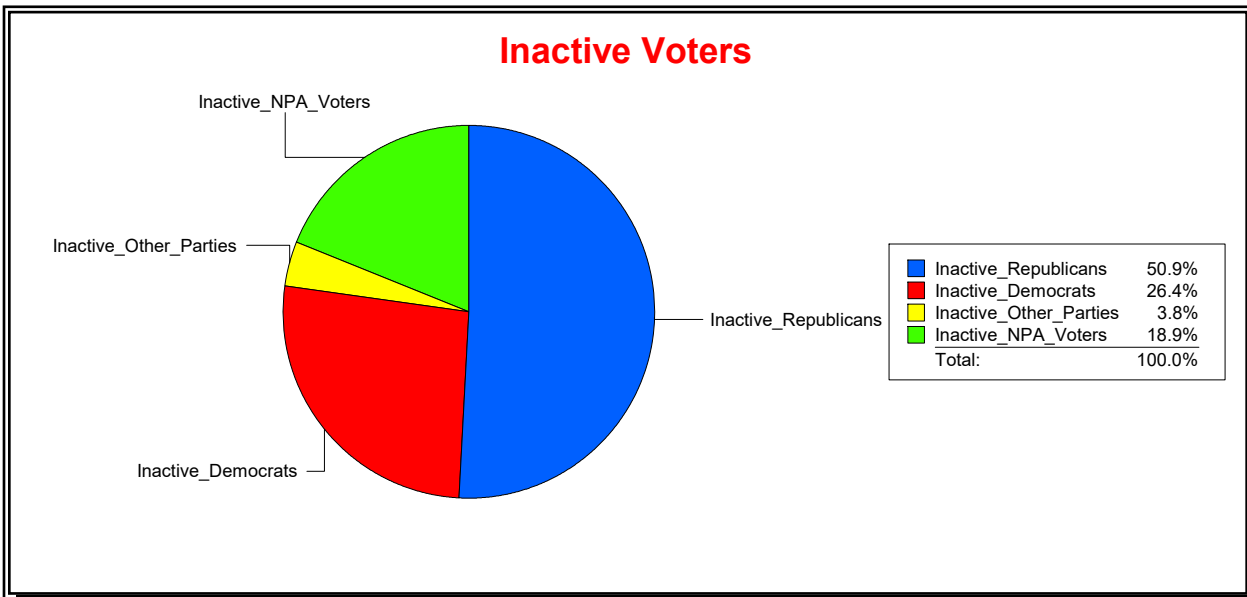

Ron Turner

Supervisor of Elections

Sarasota County, FL

Date 10/2/2023

Time 08:59 AM

Graphs of District Registration

Active Registered Voters

Inactive Voters

<u>District</u>	<u>Total</u>	<u>Dems</u>	<u>Reps</u>	<u>NonP</u>	<u>Other</u>	<u>Total</u>	<u>Dems</u>	<u>Reps</u>	<u>NonP</u>	<u>Other</u>
SARASOTA NATIONAL CDD	1,904	399	1,041	429	35	53	14	27	10	2