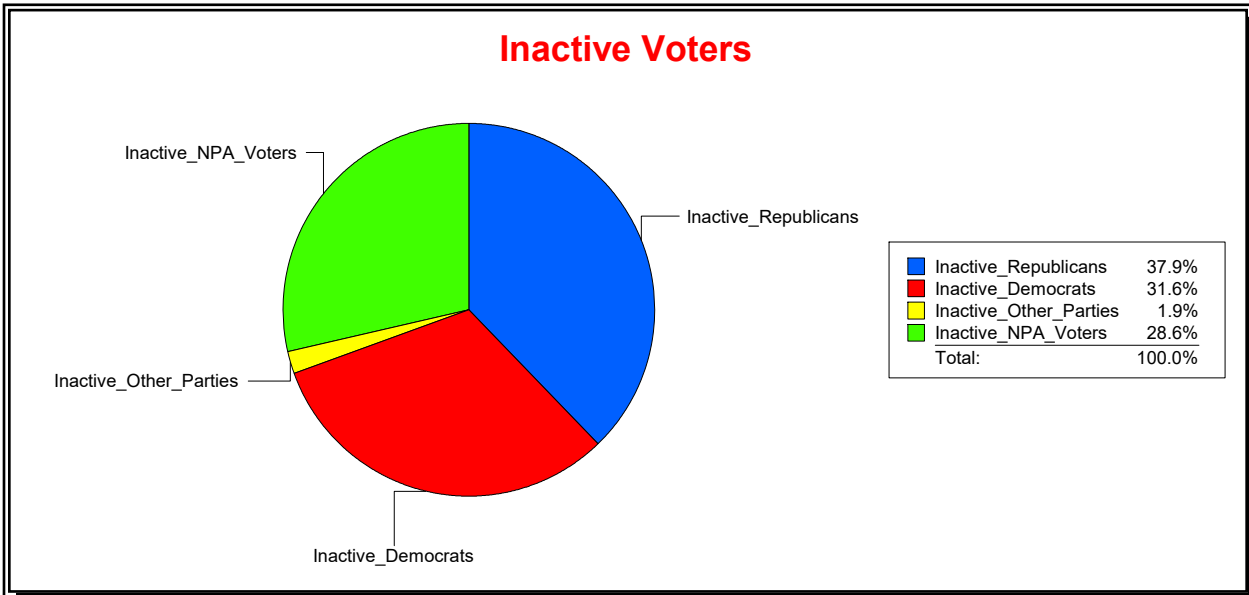

Ron Turner

Supervisor of Elections

Sarasota County, FL

Date 10/2/2023

Time 08:59 AM

Graphs of District Registration

Active Registered Voters

Inactive Voters

District	Total	Dems	Reps	NonP	Other	Total	Dems	Reps	NonP	Other
SOIL AND WATER DIST 1	69,106	19,086	31,317	17,083	1,620	4,424	1,400	1,676	1,265	83