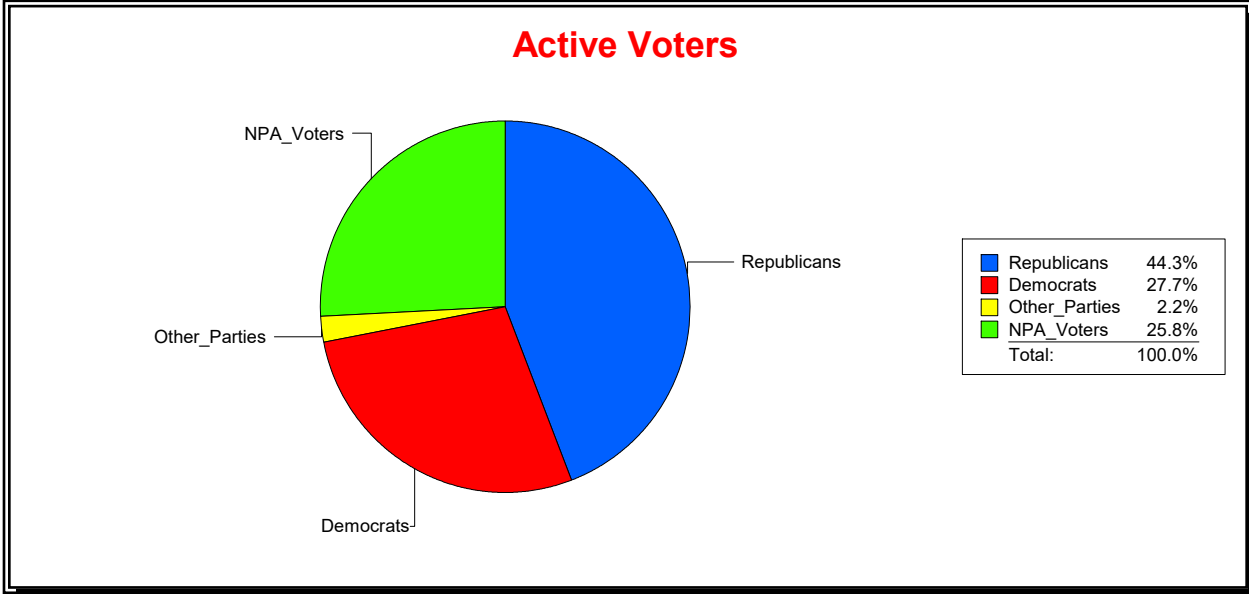

District	Total	Dems	Reps	NonP	Other	Total	Dems	Reps	NonP	Other
STATE SENATE 22	350,533	97,116	155,290	90,452	7,675	24,625	7,645	9,000	7,544	436

Ron Turner

Supervisor of Elections

Sarasota County, FL

Date 10/2/2023