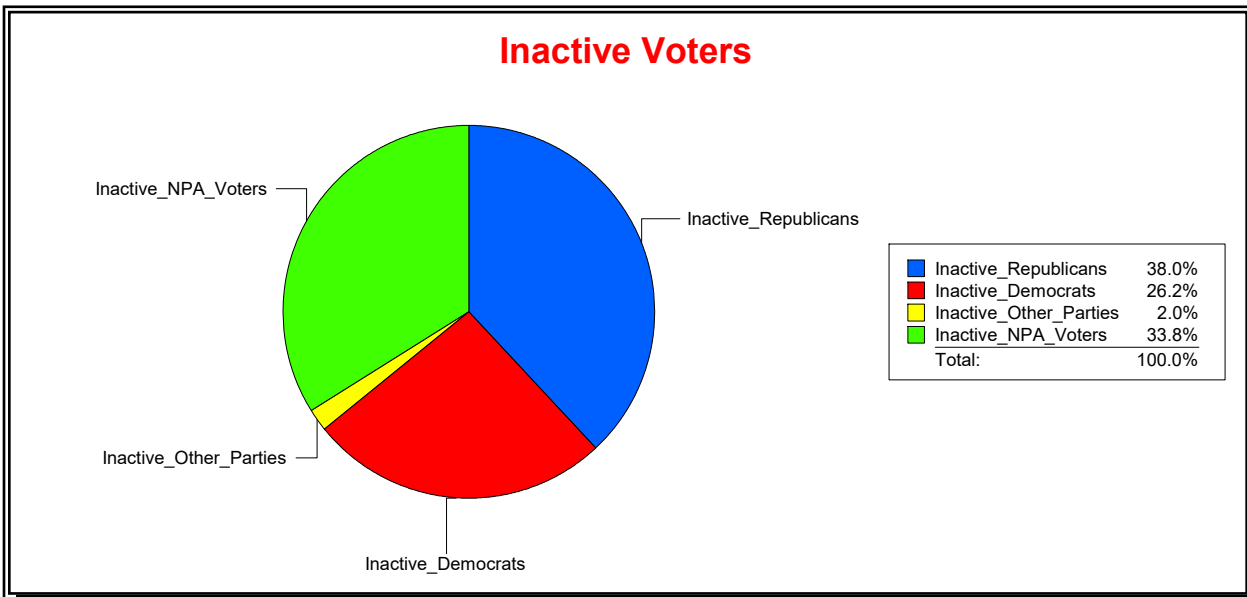

Supervisor of Elections

Sarasota County, FL

Date 10/2/2023

Time 08:59 AM

Graphs of District Registration

Active Registered Voters

Inactive Voters

<u>District</u>	<u>Total</u>	<u>Dems</u>	<u>Reps</u>	<u>NonP</u>	<u>Other</u>	<u>Total</u>	<u>Dems</u>	<u>Reps</u>	<u>NonP</u>	<u>Other</u>
NORTH PORT	60,433	13,826	27,531	17,676	1,400	3,988	1,046	1,515	1,347	80