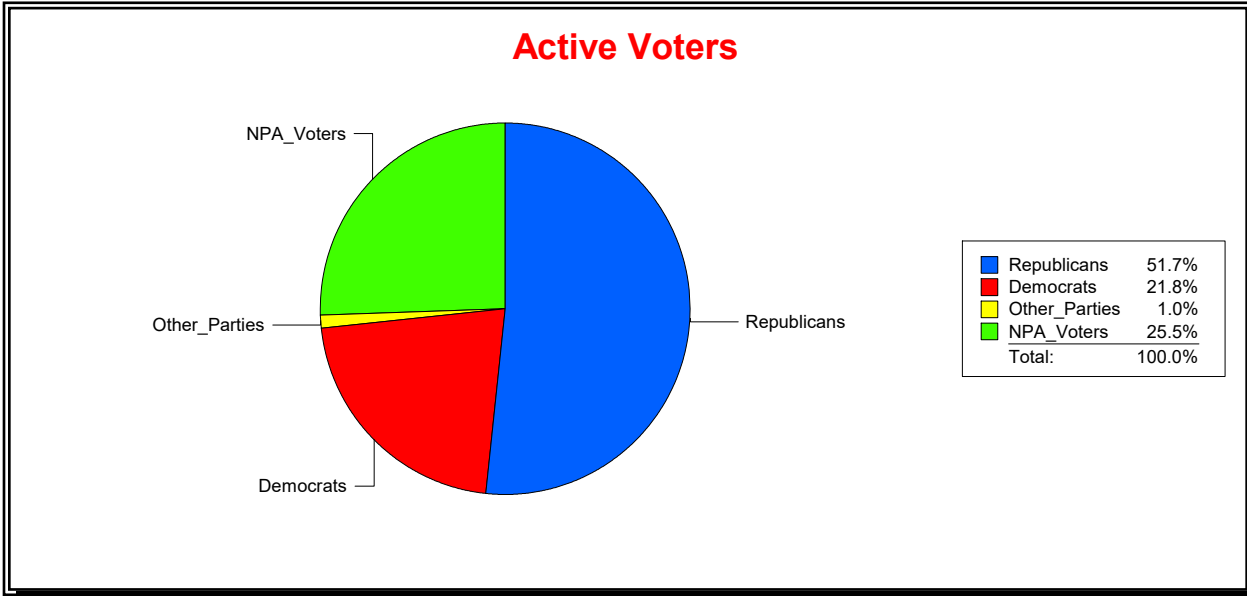

Ron Turner

Supervisor of Elections

Sarasota County, FL

Date 10/2/2023

Time 08:59 AM

Graphs of District Registration

Active Registered Voters

Inactive Voters

<u>District</u>	<u>Total</u>	<u>Dems</u>	<u>Reps</u>	<u>NonP</u>	<u>Other</u>	<u>Total</u>	<u>Dems</u>	<u>Reps</u>	<u>NonP</u>	<u>Other</u>
BOBCAT TRAIL CDD	780	170	403	199	8	48	16	23	8	1