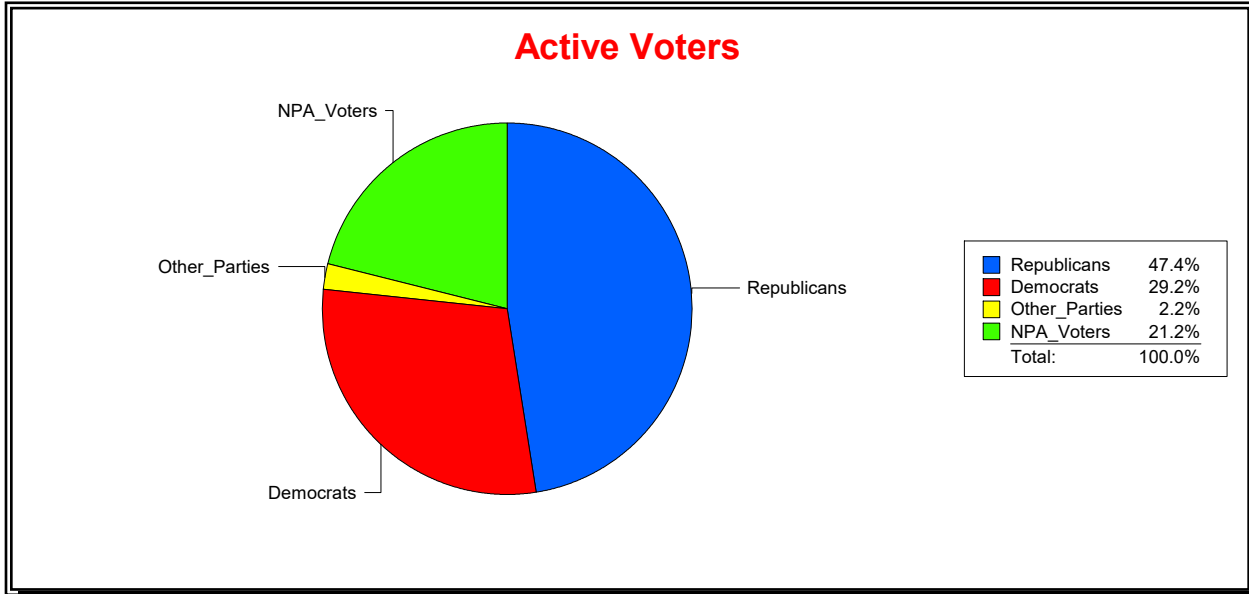

Ron Turner

Supervisor of Elections

Sarasota County, FL

Date 10/2/2023

Time 08:59 AM

Graphs of District Registration

Active Registered Voters

Inactive Voters

District	Total	Dems	Reps	NonP	Other	Total	Dems	Reps	NonP	Other
LBK DISTRICT 4	401	117	190	85	9	28	8	13	7	0