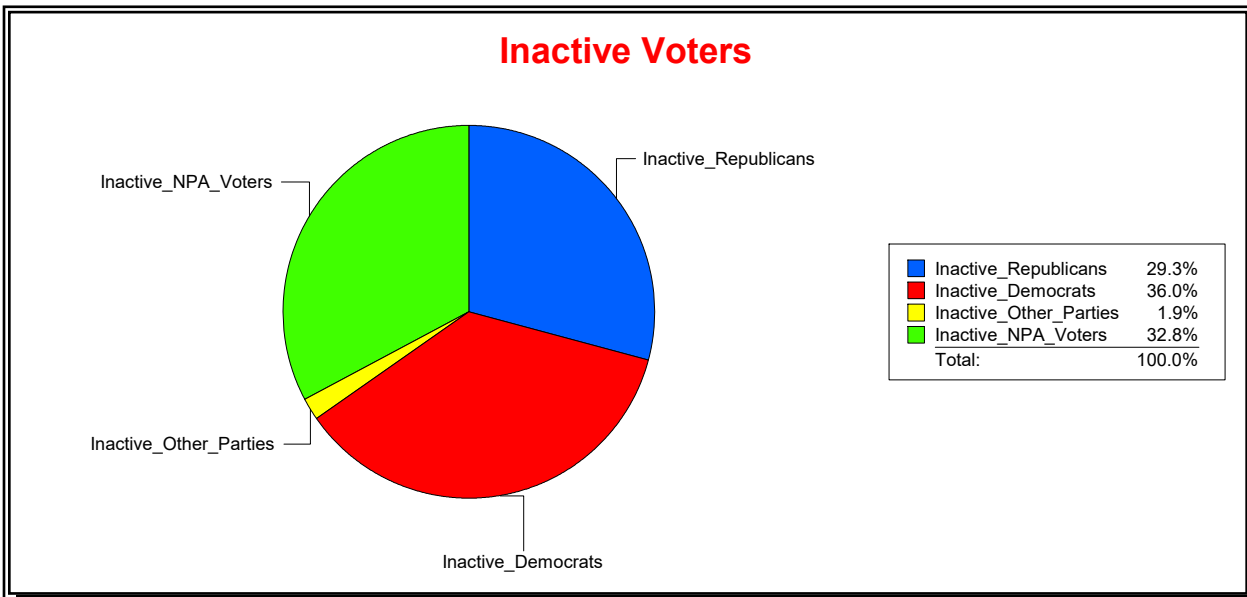

Ron Turner

Supervisor of Elections

Sarasota County, FL

Date 10/2/2023

Time 08:59 AM

Graphs of District Registration

Active Registered Voters

Inactive Voters

<u>District</u>	<u>Total</u>	<u>Dems</u>	<u>Reps</u>	<u>NonP</u>	<u>Other</u>	<u>Total</u>	<u>Dems</u>	<u>Reps</u>	<u>NonP</u>	<u>Other</u>
SARASOTA DIST 3	10,694	3,881	3,720	2,829	264	1,049	378	307	344	20