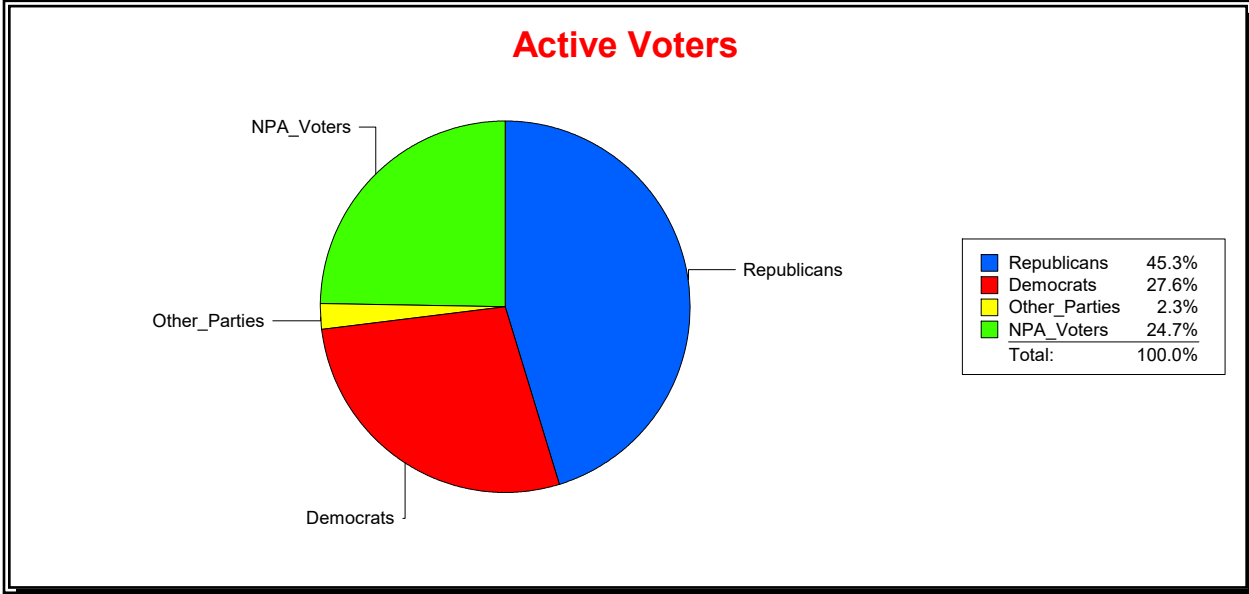

Ron Turner

Supervisor of Elections

Sarasota County, FL

Date 10/2/2023

Time 08:59 AM

Graphs of District Registration

Active Registered Voters

Inactive Voters

District	Total	Dems	Reps	NonP	Other	Total	Dems	Reps	NonP	Other
SOIL AND WATER DIST 1	69,106	19,086	31,317	17,083	1,620	4,424	1,400	1,676	1,265	83