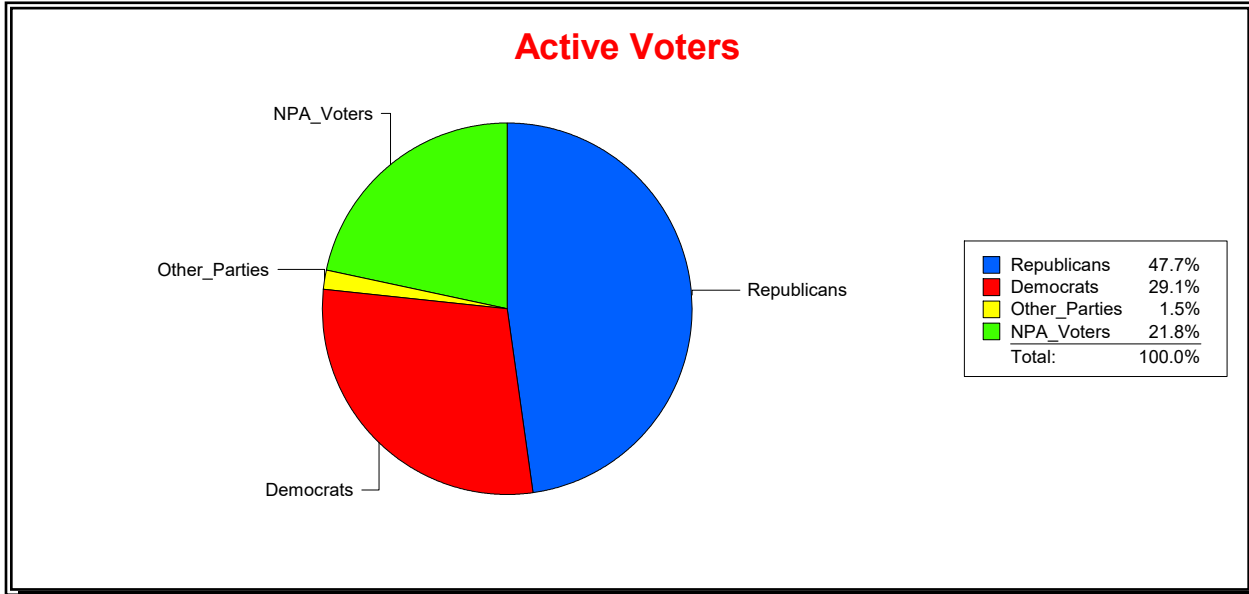

Ron Turner

Supervisor of Elections

Sarasota County, FL

Date 10/2/2023

Time 08:59 AM

Graphs of District Registration

Active Registered Voters

Inactive Voters

District	Total	Dems	Reps	NonP	Other	Total	Dems	Reps	NonP	Other
TRI-PAR PK & REC DIST	533	155	254	116	8	42	15	21	6	0