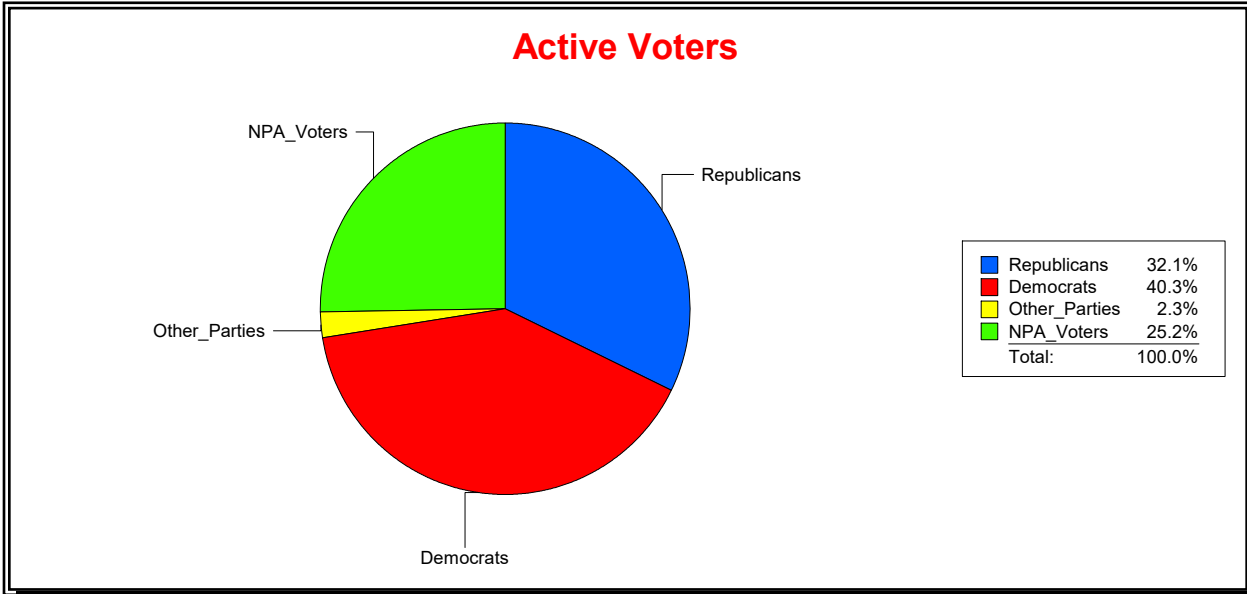

District	Total	Dems	Reps	NonP	Other	Total	Dems	Reps	NonP	Other
SARASOTA	38,045	15,341	12,215	9,603	886	3,701	1,526	974	1,130	71

Ron Turner

Supervisor of Elections

Sarasota County, FL

Date 10/2/2023

Time 08:59 AM