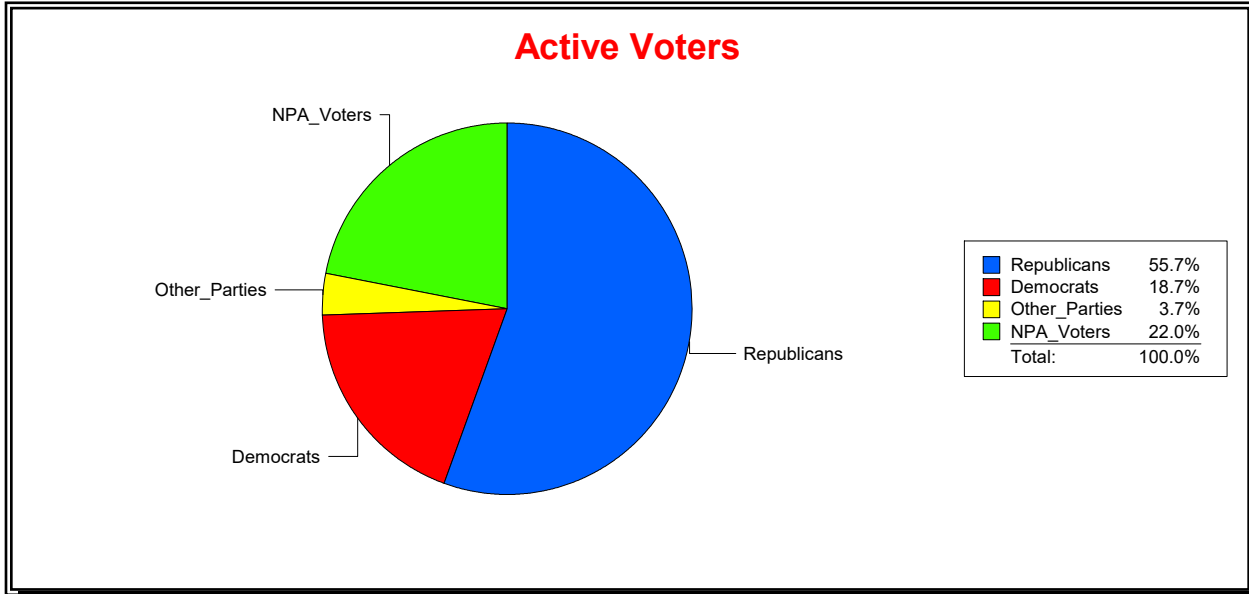

District	Total	Dems	Reps	NonP	Other	Total	Dems	Reps	NonP	Other
WINDWARD AT LWR CDD	273	51	152	60	10	3	0	3	0	0

Ron Turner

Supervisor of Elections

Sarasota County, FL

Date 10/2/2023

Time 08:59 AM

Graphs of District Registration