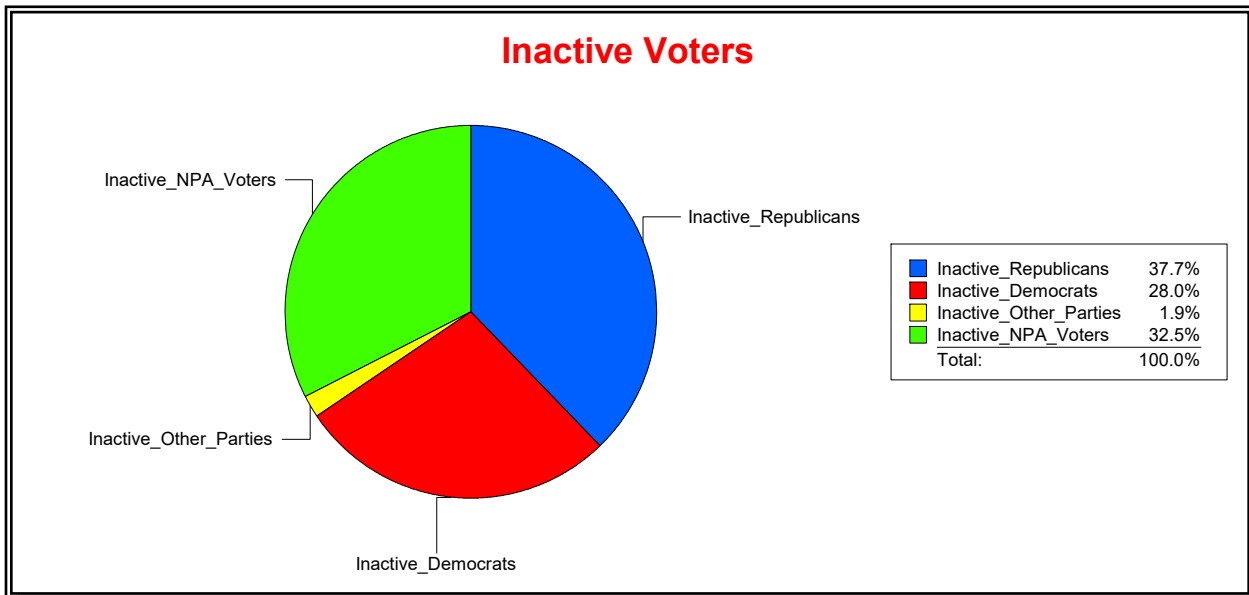

Ron Turner

Supervisor of Elections

Sarasota County, FL

Date 10/2/2023

Time 08:59 AM

Graphs of District Registration

Active Registered Voters

Inactive Voters

<u>District</u>	<u>Total</u>	<u>Dems</u>	<u>Reps</u>	<u>NonP</u>	<u>Other</u>	<u>Total</u>	<u>Dems</u>	<u>Reps</u>	<u>NonP</u>	<u>Other</u>
NORTH PORT 5	17,226	3,989	8,045	4,823	369	1,069	299	403	347	20