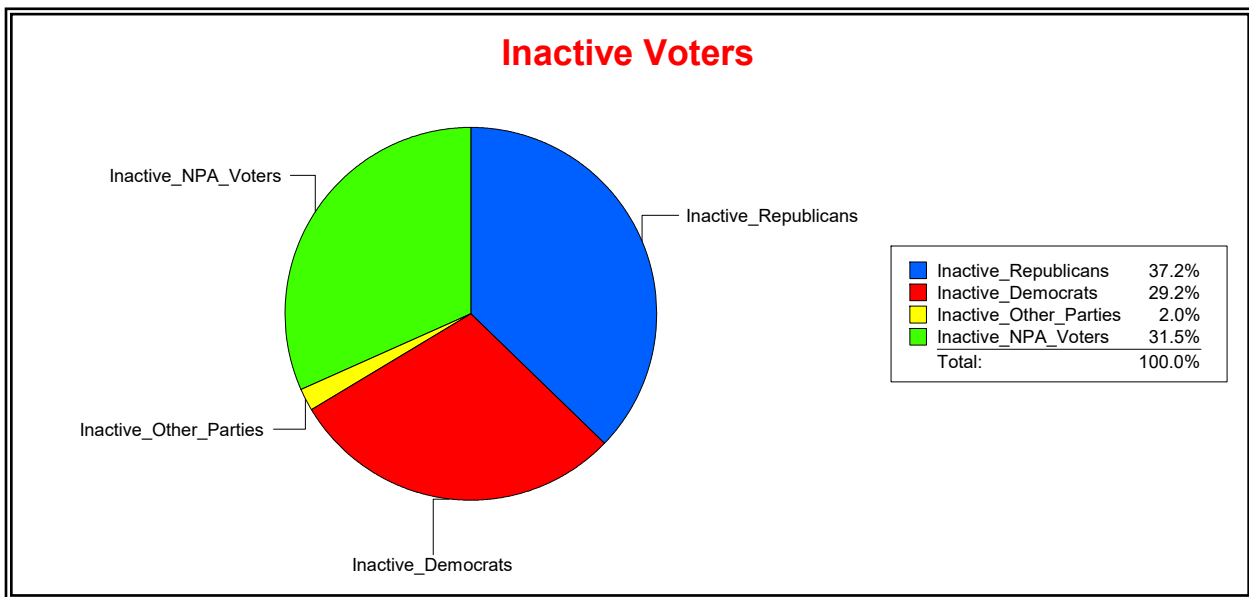

Ron Turner

Supervisor of Elections

Sarasota County, FL

Date 10/2/2023

Time 08:59 AM

Graphs of District Registration

Active Registered Voters

Inactive Voters

<u>District</u>	<u>Total</u>	<u>Dems</u>	<u>Reps</u>	<u>NonP</u>	<u>Other</u>	<u>Total</u>	<u>Dems</u>	<u>Reps</u>	<u>NonP</u>	<u>Other</u>
NORTH PORT DIST 4	8,919	2,234	3,987	2,513	185	647	189	241	204	13