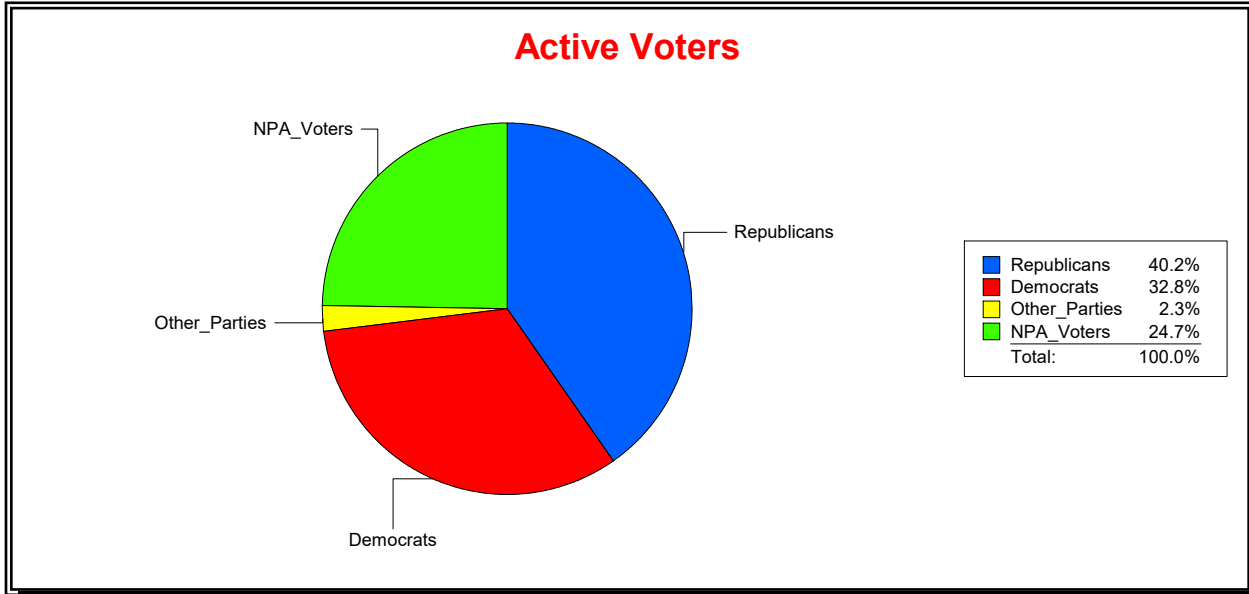

Date 10/2/2023

Time 08:59 AM

Graphs of District Registration

Active Registered Voters

Inactive Voters

District	Total	Dems	Reps	NonP	Other	Total	Dems	Reps	NonP	Other
HOSPITAL BOARD NORTH	105,468	34,566	42,375	26,077	2,450	8,069	2,892	2,642	2,386	149